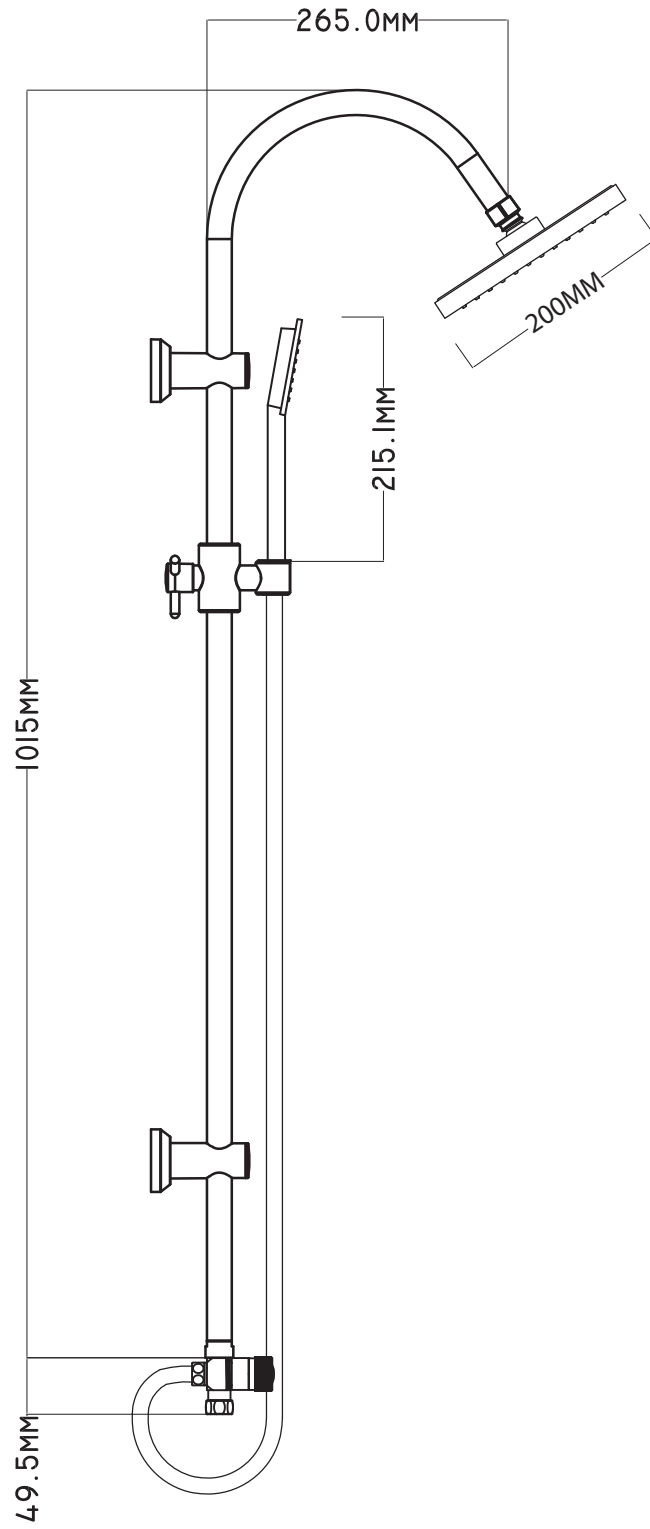

SCHEDA TECNICA  
TECHNICALL VIEW / VUE TECHNIQUE

cod. 16051