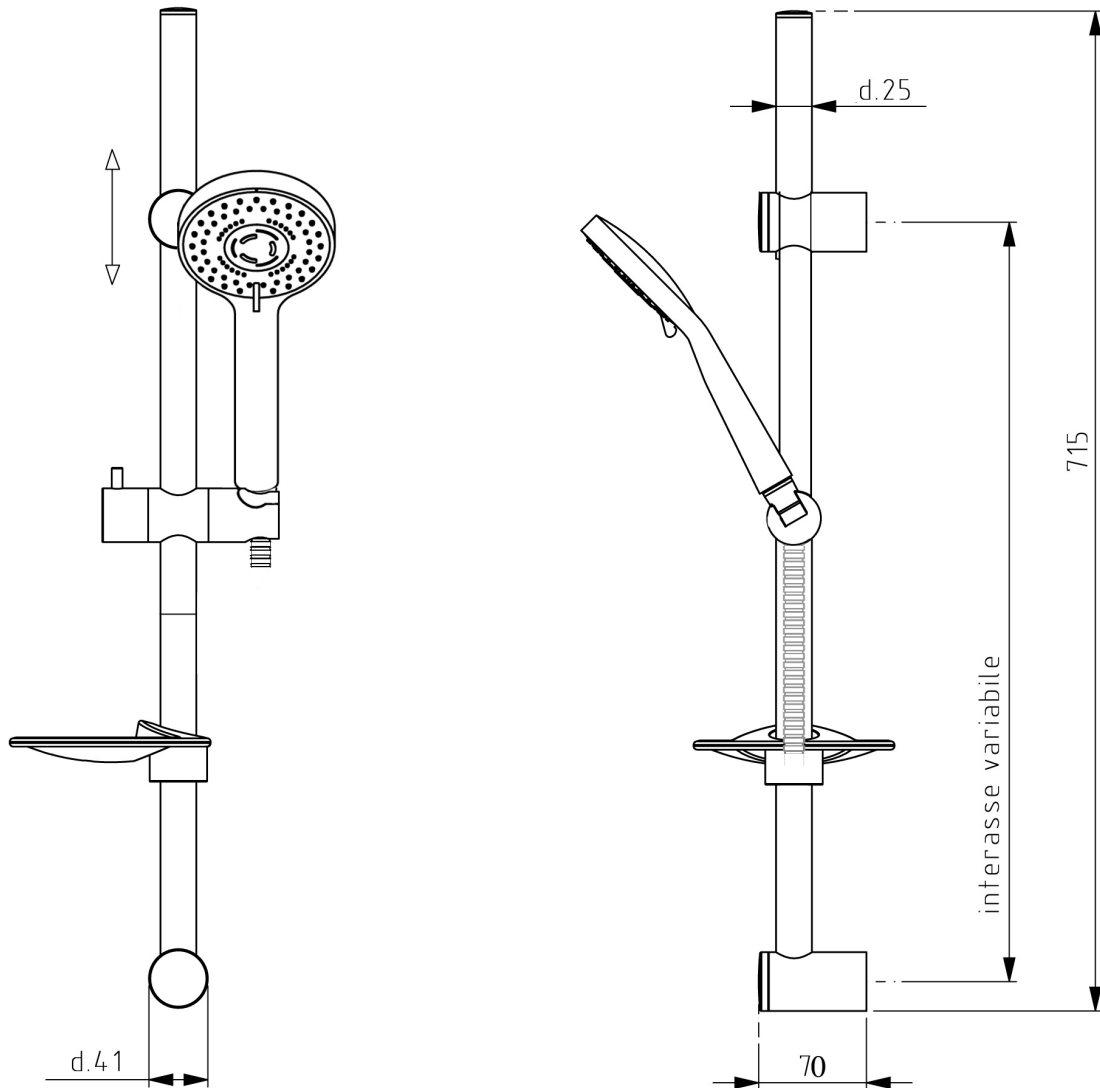

SCHEDA TECNICA
TECHNICALL VIEW / VUE TECHNIQUE

cod.21737