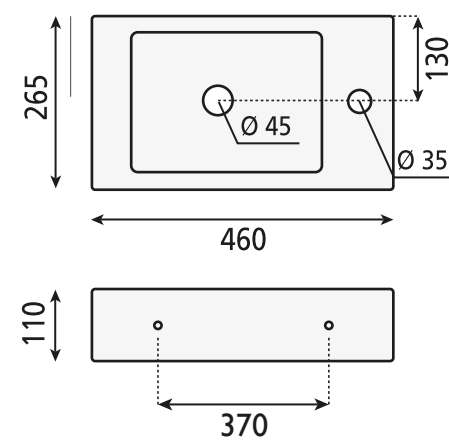

www.bhdhome.com
bhdhome@bhdhome.com

BhD 
Bath & Home Design

MÉRIDA

ref. 7004
460x265x110 mm

Lavabo rectangular suspendido
Rectangular wall-mounted
washbasin

- ▶ Puede ir a pared
- ▶ No tiene rebosadero
- ▶ Wall-mounting possibility
- ▶ Without overflow

-  7,5 kg.
-  475x280x115 mm - 8,5 kg.
-  112 ud.

MÉRIDA
Ref. 7004
460 x 265 x 110 mm

Bath and Home Design S.L.
Polígono de Heras, Parcela 323 | Heras
CANTABRIA | ESPAÑA
T: +34 942 324 160 | F: +34 942 323 817