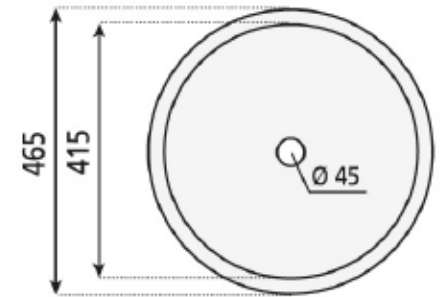

www.bhdhome.com
bhdhome@bhdhome.com

BhD 
Bath & Home Design

LILLE

ref. 7023
465x203mm

Lavabo circular semi encastre
Circular semi-recessed
washbasin

- ▶ No puede ir a pared
- ▶ Tiene rebosadero
- ▶ No wall-mounting possibility
- ▶ With overflow

-  9 kg.
-  490x495x235 mm - 10 kg.
-  28 ud.

LILLE
Ref. 7023
465 X 203 mm

Bath and Home Design S.L.
Polígono de Heras, Parcela 323 | Heras
CANTABRIA | ESPAÑA
T: +34 942 324 160 | F: +34 942 323 817