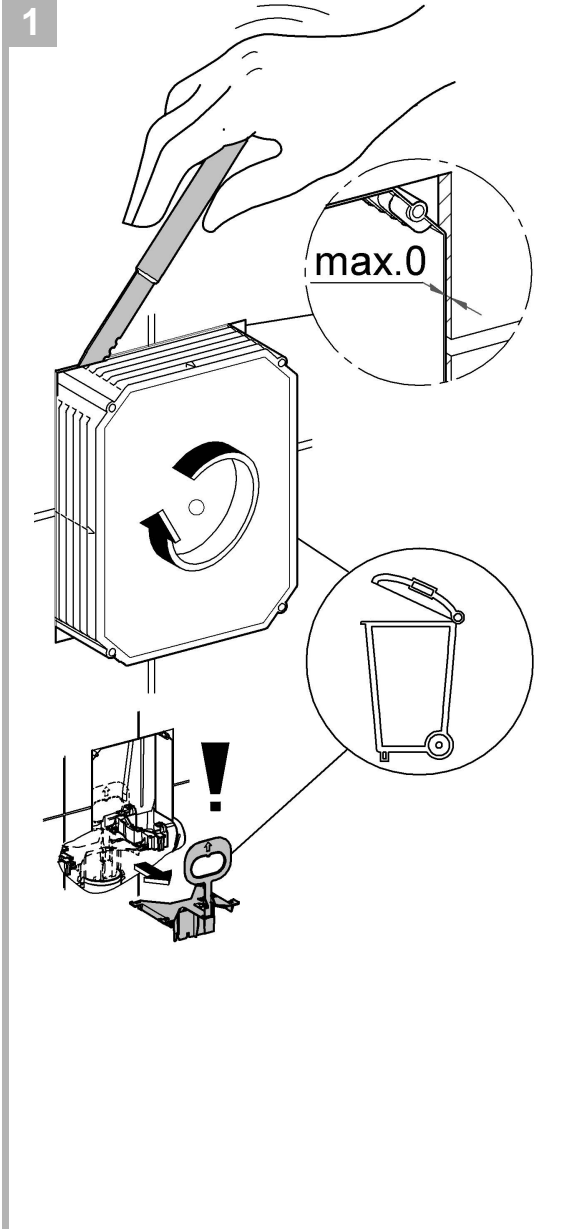

.....6

Design & Quality Engineering GROHE Germany

99.770.031/ÄM 222128/09.11

**GROHE**  
  
 ENJOY WATER®

1

2a

2b

3