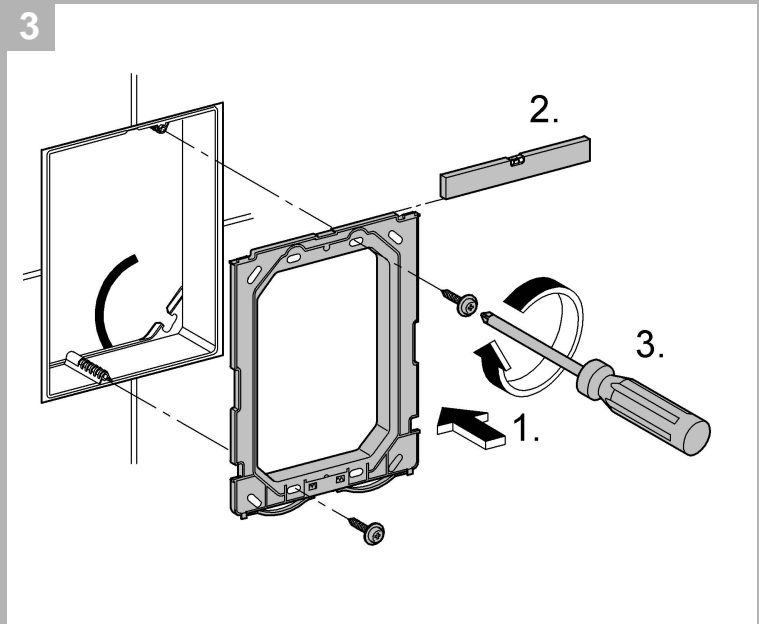

..... 6

Design & Quality Engineering GROHE Germany

99.770.031/ÄM 222128/09.11

**GROHE**  
  
 ENJOY WATER®

1

2a

2b

3