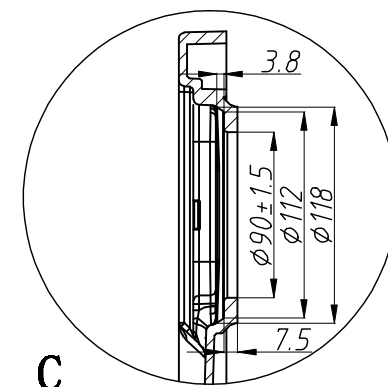

B—B

C  
1:2

**MADE IN P.R.C**

IPERCERAMICA			
Item no	75730	Tolerance	±3% ≤ 300mm
Material	SMC		±2% > 300mm
Size	900*700*32	Color	White
Dimensions	mm		