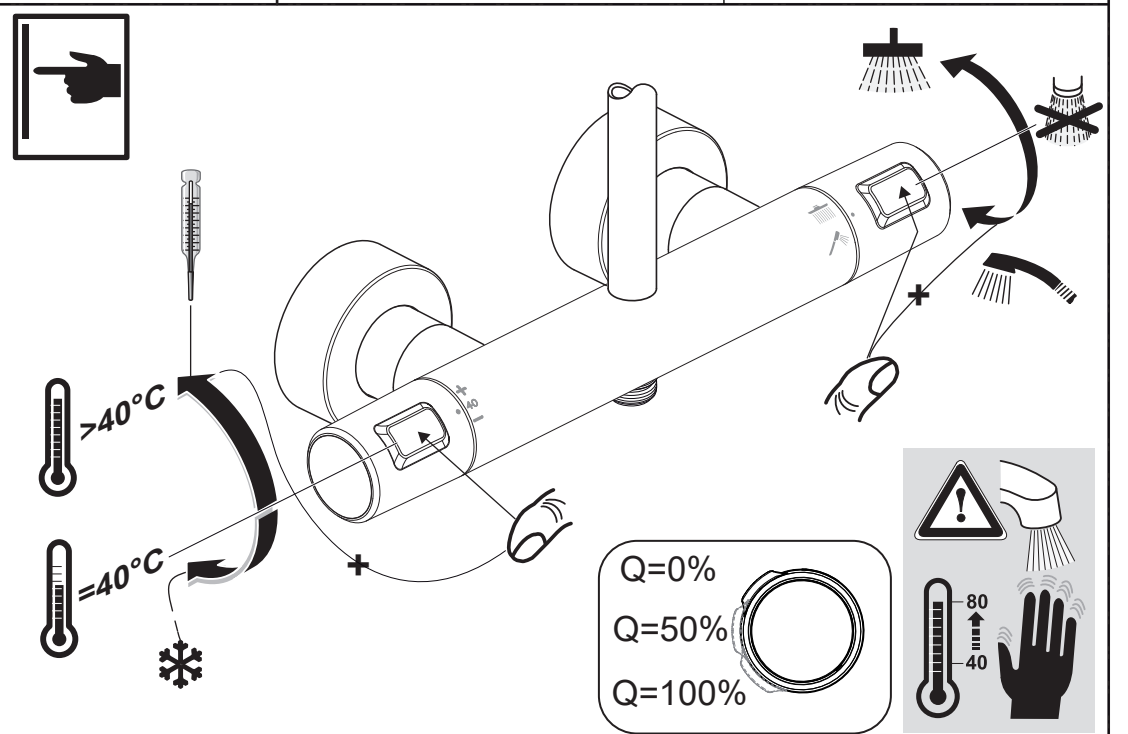

15	A 861 379 XG	150 mm
	A 861 380 XG	300 mm
16	A 861 508 XG	

Ideal Standard

CERATHERM T25
BC 748 XG

0721 / A 868 966
 Made in Germany

Ideal Standard International NV
 Corporate Village - Gent Building
 Da Vincilaan 2
 1935 Zaventem
 Belgium

www.idealstandardinternational.com

	P	bar		MAX. 10		5		Q	(3 bar)
	T	$^{\circ}\text{C}$		MAX. 80		65		l/min	
						55			8 12