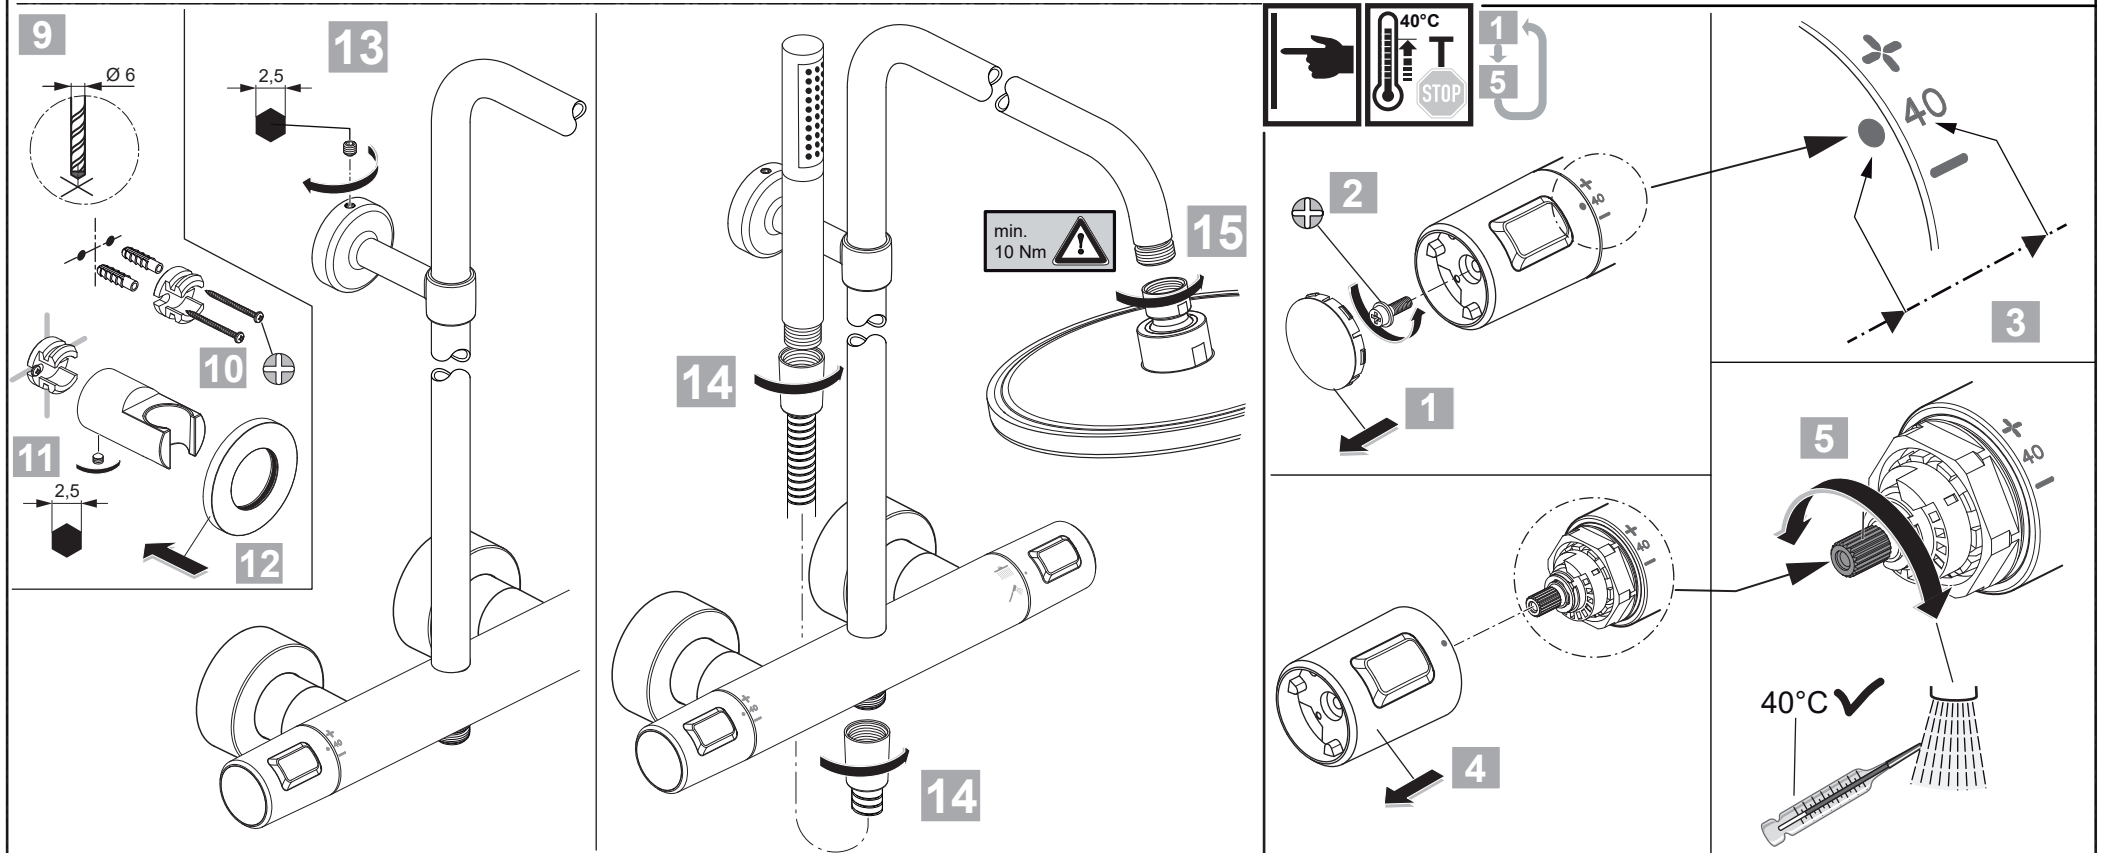

15	A 861 379 XG	150 mm
	A 861 380 XG	300 mm
16	A 861 508 XG	

Ideal Standard

CERATHERM T25
BC 748 XG

0721 / A 868 966
 Made in Germany

Ideal Standard International NV
 Corporate Village - Gent Building
 Da Vincilaan 2
 1935 Zaventem
 Belgium

www.idealstandardinternational.com

	P	bar		MAX. 10		5		Q	(3 bar)
	T	$^{\circ}\text{C}$		MAX. 80		65		l/min	
						55			8 12