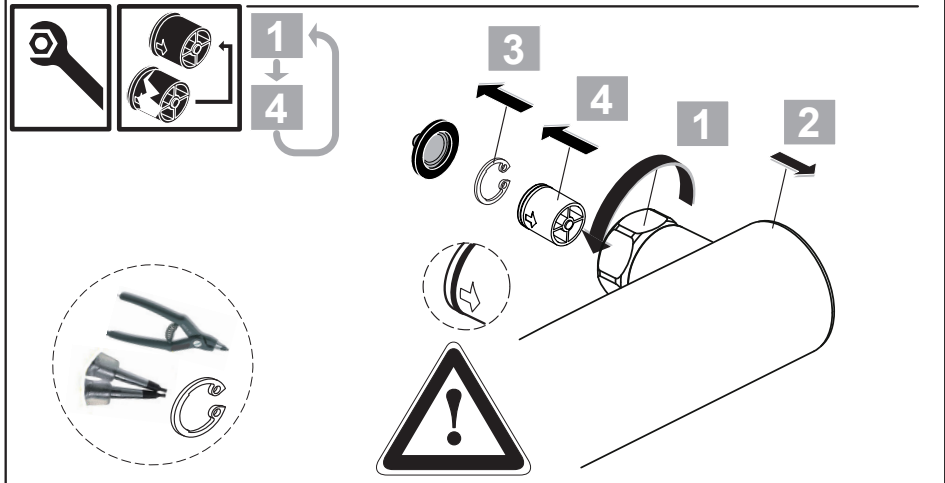

Spare Parts / Ersatzteile / Pièces de recharge / Pezzi di Ricambio / Piezas de requesto /
Parte de reposição / Reserveonderdelen / Reservdelar / Reservedeler / Varaosat /
Vraosat / Varahlutir / Ανταλλακτικά / Yedek Parçalar / Náhradní díly / Náhradné diely /
Nadomestni deli / Резервни части / Zapczęści / Części Zapasowe / Piese de schimb
/ Rendelhető alkatrészek / Запасні частини / Reservni delovi / Резервни делови /
Резервни делови / Atsarginių dalių / Tellitavad varuosad / Rezervju daļi