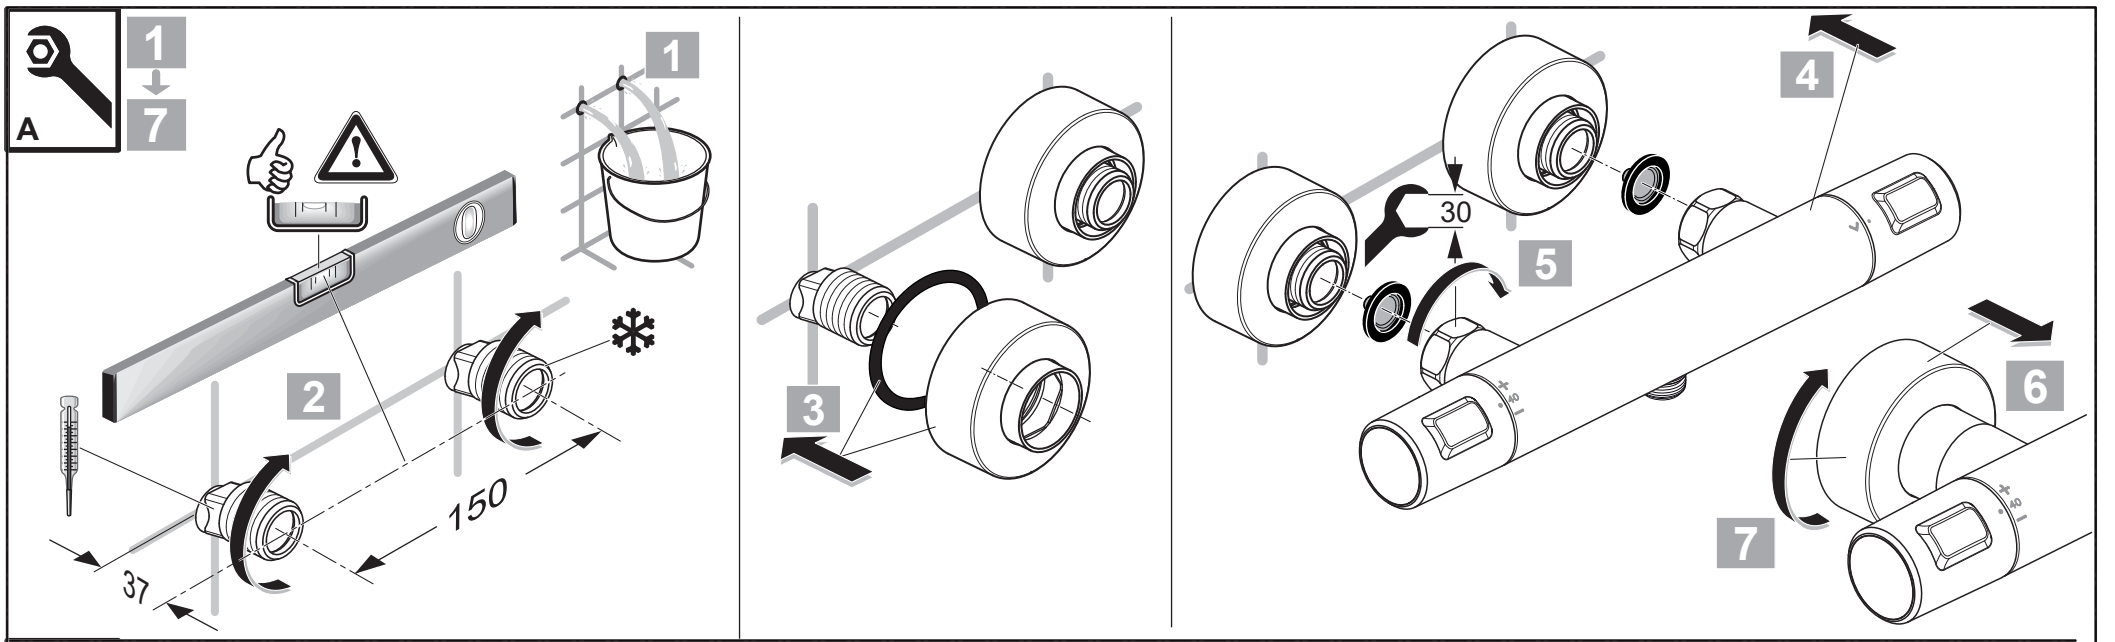

15	A 861 379 XG	150 mm
	A 861 380 XG	300 mm
16	A 861 508 XG	

Ideal Standard

CERATHERM T25
BC 748 XG

0721 / A 868 966
 Made in Germany

Ideal Standard International NV
 Corporate Village - Gent Building
 Da Vincilaan 2
 1935 Zaventem
 Belgium

www.idealstandardinternational.com

	P	bar		MAX. 10		5		Q	(3 bar)
	T	$^{\circ}\text{C}$		MAX. 80		65		l/min	
						55			8 12