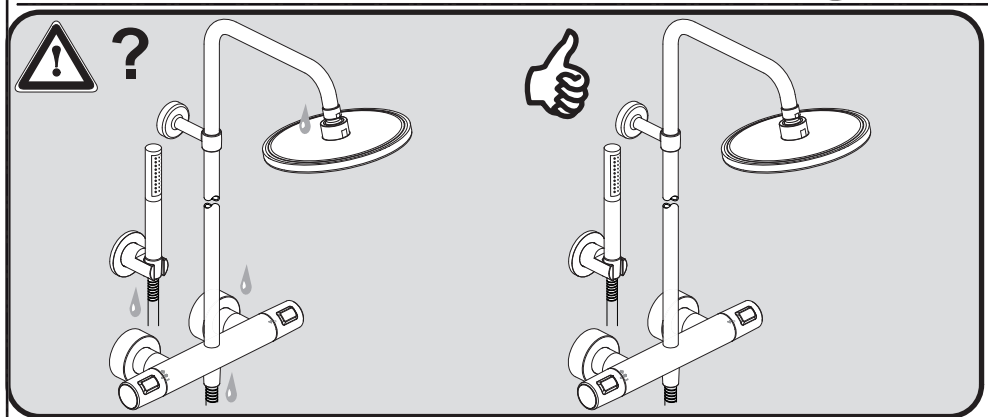

P	bar		MAX. 10		5		Q	(3 bar)
	T	$^{\circ}\text{C}$		MAX. 80		65		l/min	
						55			8 12