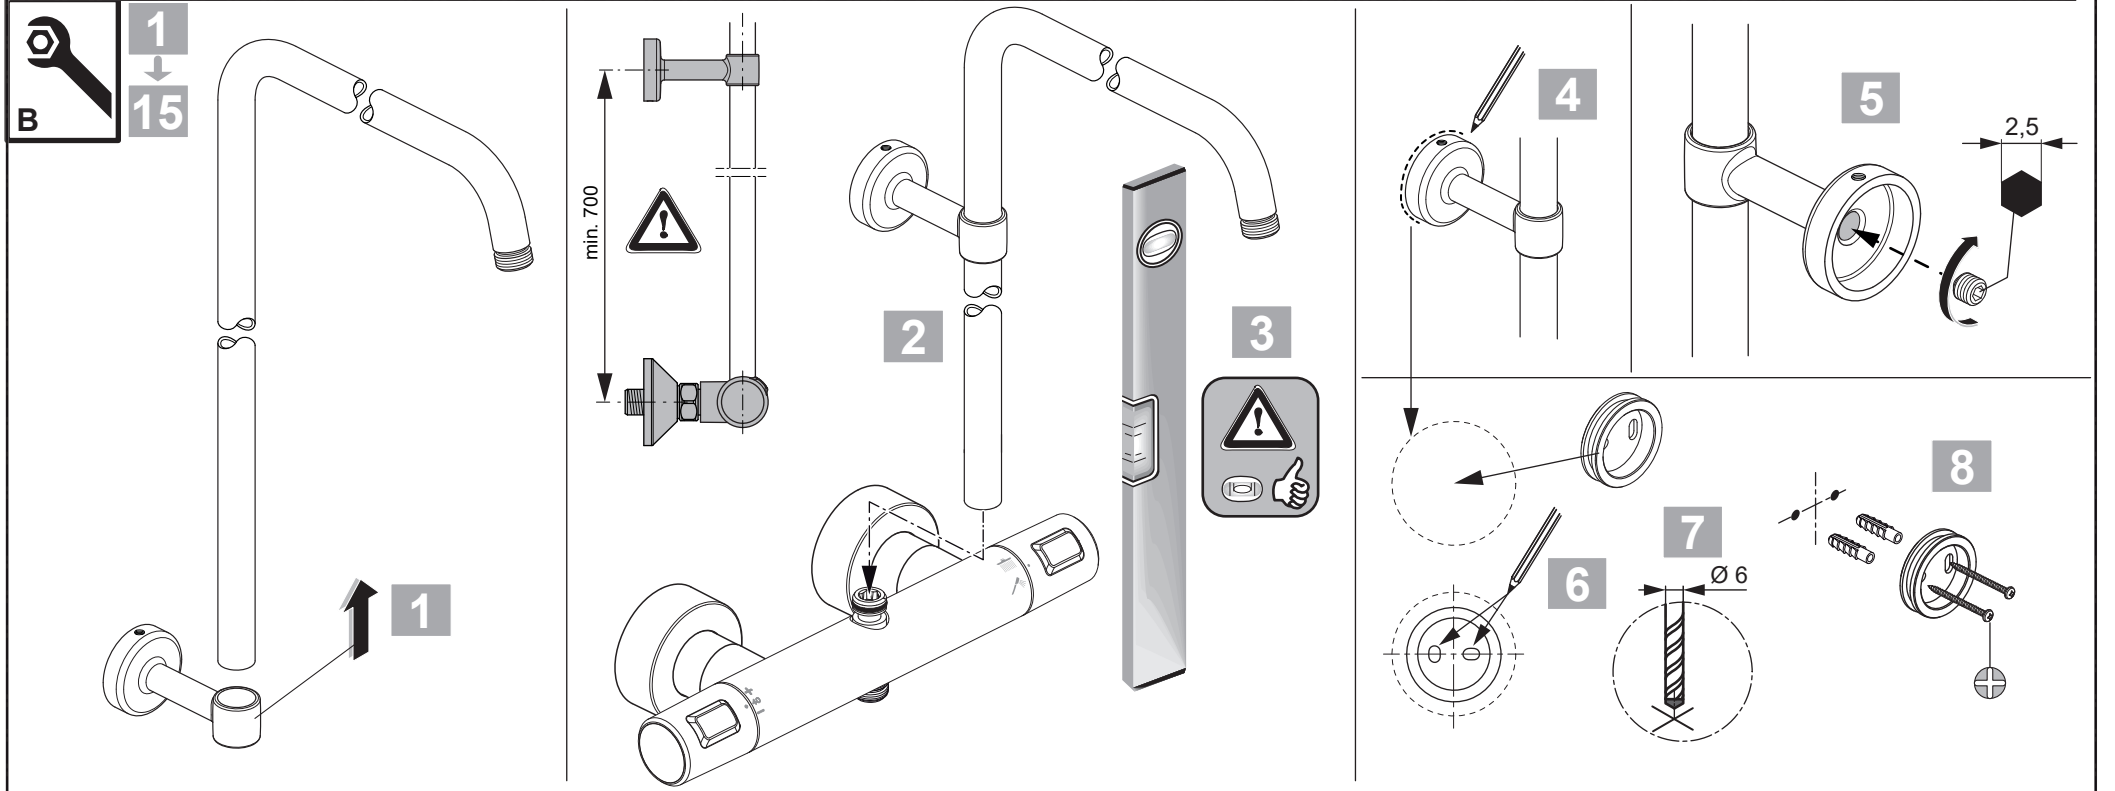

15	A 861 379 XG	150 mm
	A 861 380 XG	300 mm
16	A 861 508 XG	

Ideal Standard

CERATHERM T25
BC 748 XG

0721 / A 868 966
 Made in Germany

Ideal Standard International NV
 Corporate Village - Gent Building
 Da Vincilaan 2
 1935 Zaventem
 Belgium

www.idealstandardinternational.com

	P	bar		MAX. 10		5		Q	(3 bar)
	T	$^{\circ}\text{C}$		MAX. 80		65		l/min	
						55			8 12