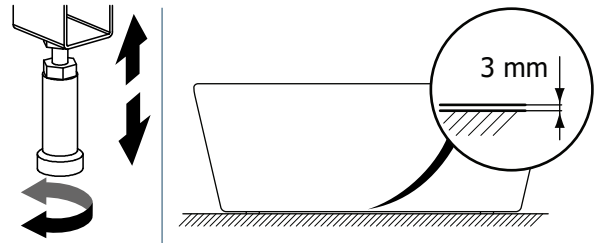

1

| Dea/ Vara Freestanding | A   | B   |
|------------------------|-----|-----|
| 170x75                 | 100 | 600 |
| 180x80                 | 125 | 600 |
| 190x90                 | 175 | 600 |

b

2

Ideal Standard International NV  
Corporate Village – Gent Building  
Da Vincilaan 2  
B1935 – Zaventem  
Belgium