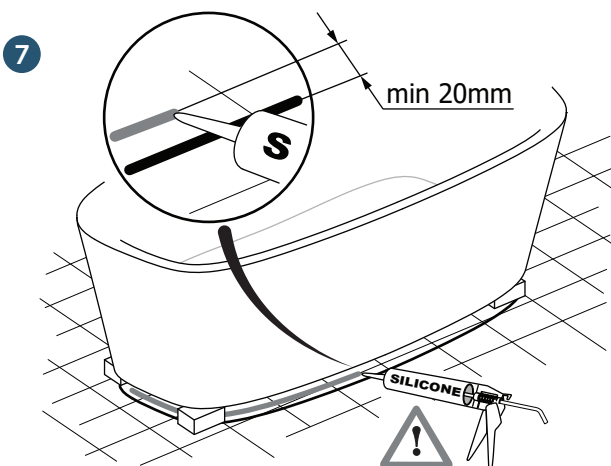

1

| Dea/ Vara Freestanding | A   | B   |
|------------------------|-----|-----|
| 170x75                 | 100 | 600 |
| 180x80                 | 125 | 600 |
| 190x90                 | 175 | 600 |

b

2

Ideal Standard International NV  
Corporate Village – Gent Building  
Da Vincilaan 2  
B1935 – Zaventem  
Belgium