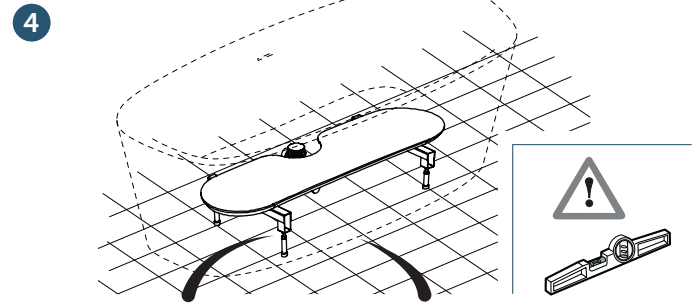

1

| Dea/ Vara Freestanding | A   | B   |
|------------------------|-----|-----|
| 170x75                 | 100 | 600 |
| 180x80                 | 125 | 600 |
| 190x90                 | 175 | 600 |

b

2

Ideal Standard International NV  
Corporate Village – Gent Building  
Da Vincilaan 2  
B1935 – Zaventem  
Belgium