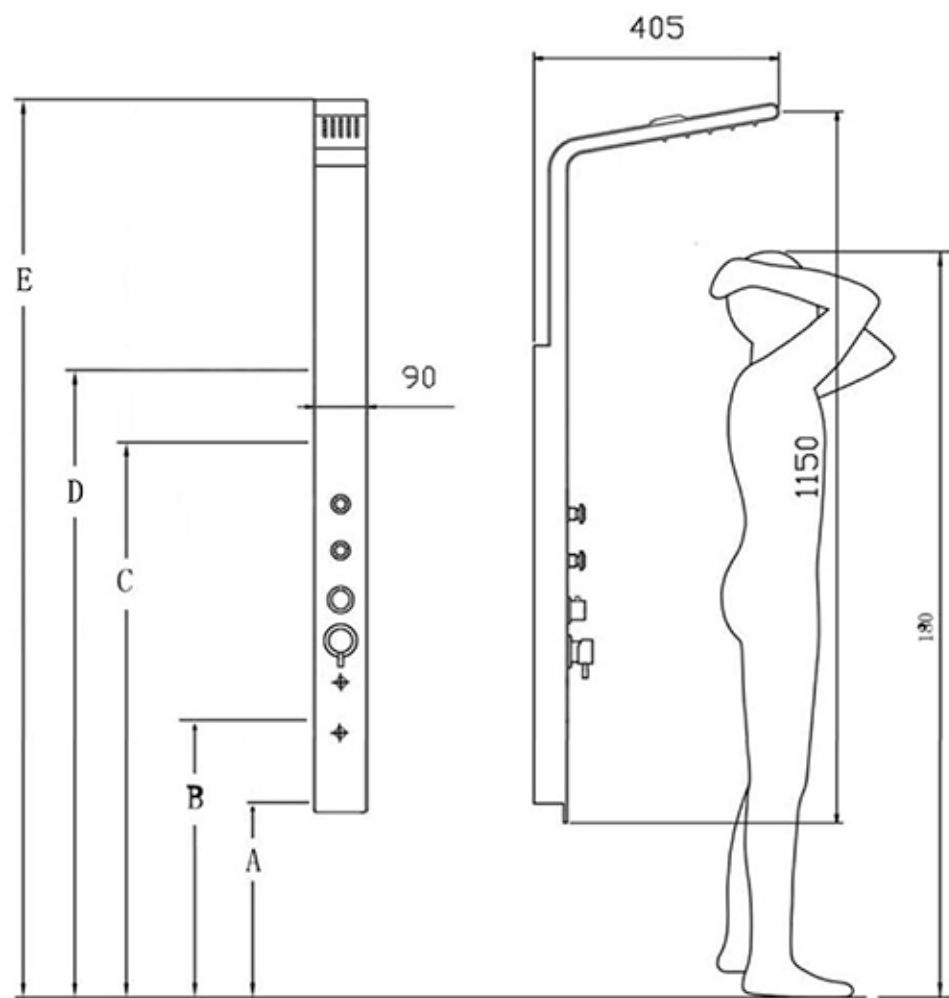

Installation Guide