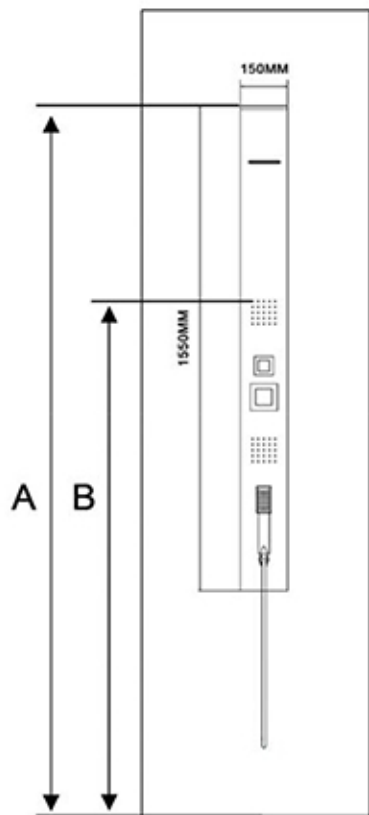

Installation Guide

Unit:cm

User Height	A	B
170	200	138
180	210	148
190	220	158

Technical Information

Recommended pressure:3-5kgs/cm²

Minimum pressure:1kgs/cm²=0.97 atmospheres=0.981 bar

Maximum pressure:6kgs/cm²=7.26 atmospheres=7.36 bar

CORRECT Installation position

WRONG Installation position

ATTENTION:

Do not install the Shower Panel with water jets in front of a shower enclosure door.

For a correct installation, please install the Shower Panel perpendicularly to the shower door to avoid water spills.