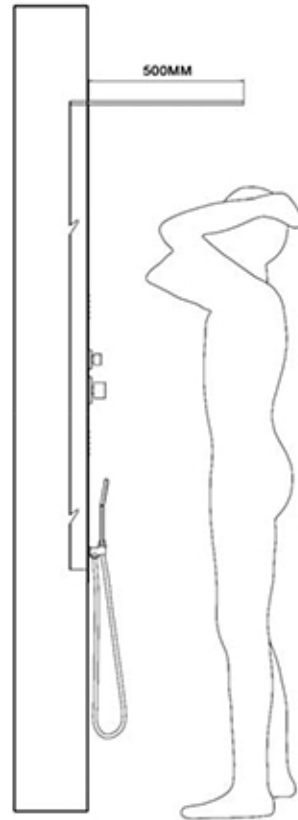

Installation Guide

Unit:cm

User Height	A	B
170	200	138
180	210	148
190	220	158

Technical Information

Recommended pressure:3-5kgs/cm²

Minimum pressure:1kgs/cm²=0.97 atmospheres=0.981 bar

Maximum pressure:6kgs/cm²=7.26 atmospheres=7.36 bar

CORRECT Installation position

WRONG Installation position

ATTENTION:

Do not install the Shower Panel with water jets in front of a shower enclosure door.

For a correct installation, please install the Shower Panel perpendicularly to the shower door to avoid water spills.