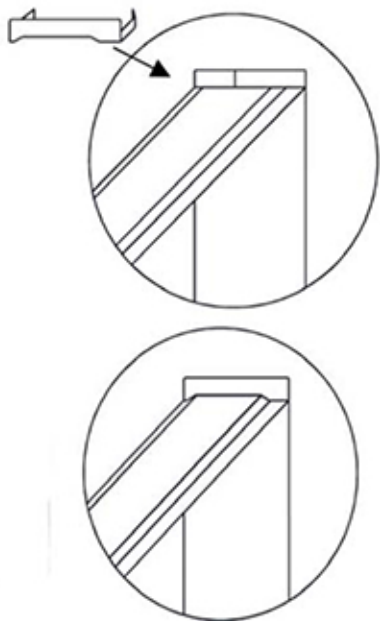

2

3

Instructions For Use

Raindance