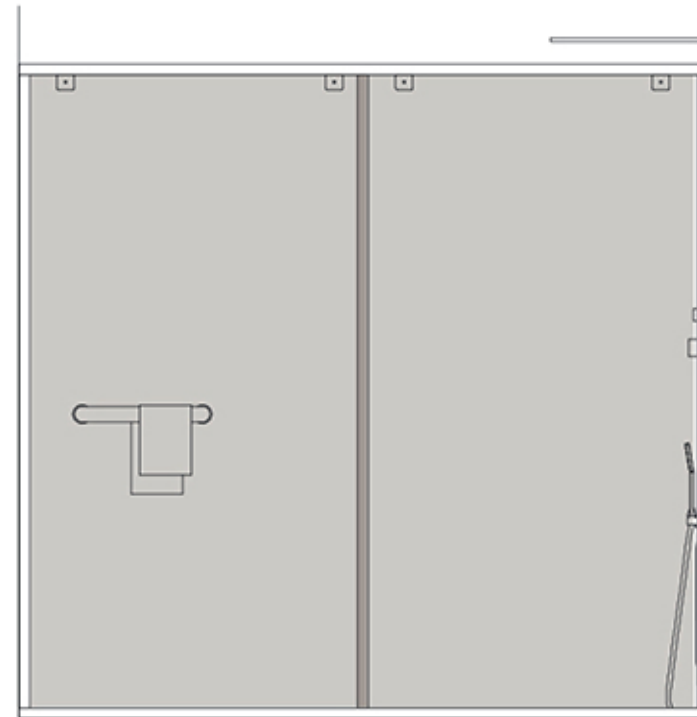

Installation Guide

Unit:cm

User Height	A	B
170	200	138
180	210	148
190	220	158

Technical Information

Recommended pressure:3-5kgs/cm²

Minimum pressure:1kgs/cm²=0.97 atmospheres=0.981 bar

Maximum pressure:6kgs/cm²=7.26 atmospheres=7.36 bar

CORRECT Installation position

WRONG Installation position

ATTENTION:

Do not install the Shower Panel with water jets in front of a shower enclosure door.

For a correct installation, please install the Shower Panel perpendicularly to the shower door to avoid water spills.