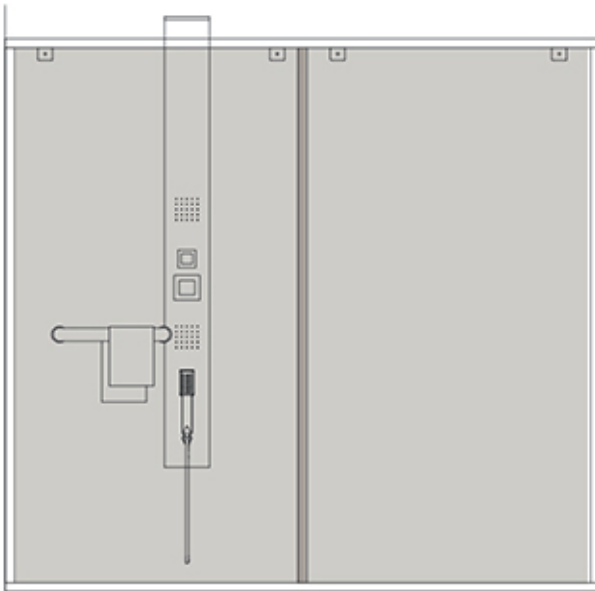

Installation Guide

Unit:cm

User Height	A	B
170	200	138
180	210	148
190	220	158

Technical Information

Recommended pressure:3-5kgs/cm²

Minimum pressure:1kgs/cm²=0.97 atmospheres=0.981 bar

Maximum pressure:6kgs/cm²=7.26 atmospheres=7.36 bar

CORRECT Installation position

WRONG Installation position

ATTENTION:

Do not install the Shower Panel with water jets in front of a shower enclosure door.

For a correct installation, please install the Shower Panel perpendicularly to the shower door to avoid water spills.