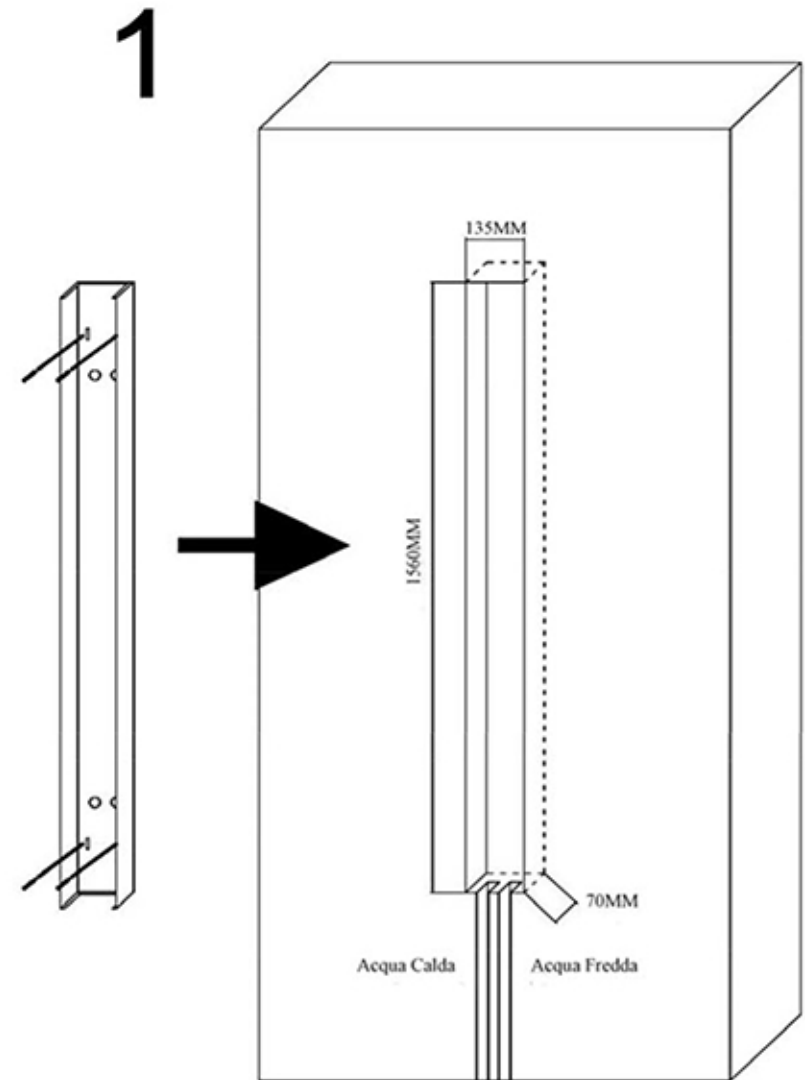

Installation Instruction