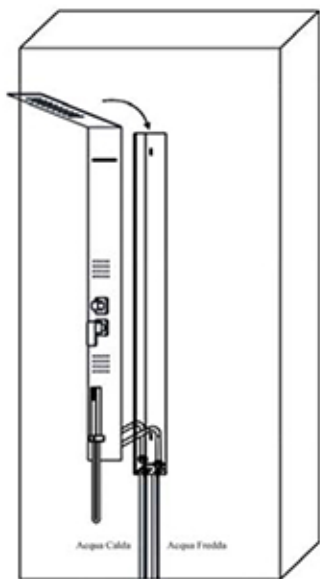

2

3

Instructions For Use

Raindance