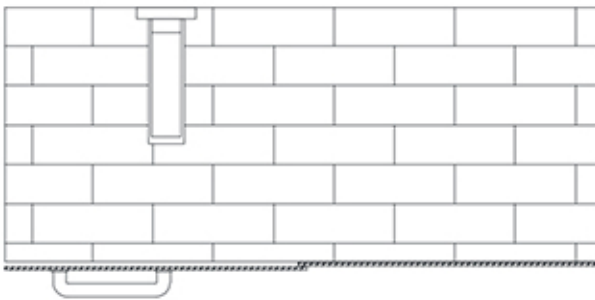

WRONG Installation position