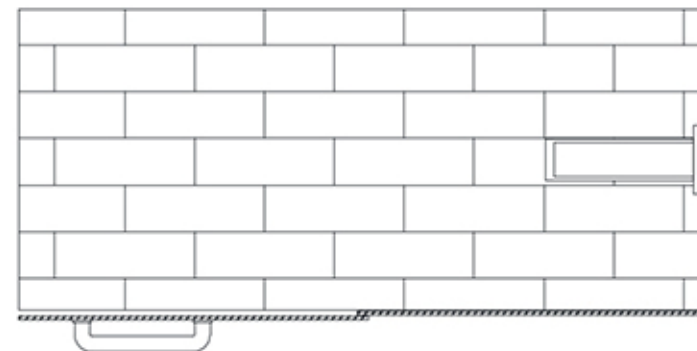

CORRECT Installation position