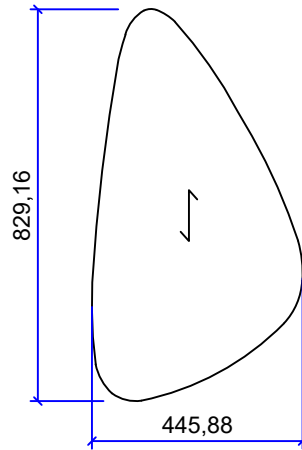

FRONT VIEW
SCALE 1:16

Rak
Qty : 1 pcs

TOP VIEW
SCALE 1:16

FRONT VIEW
SCALE 1:16

BOTTOM VIEW
SCALE 1:16

IPERCERAMICA
wellness

76507 KOMODO SPECCHIO GOCCIA
C/MENSOLA NATURAL TEAK
MADE IN INDONESIA

Mirror 3mm
Qty : 1 pcs

FRONT VIEW
SCALE 1:16