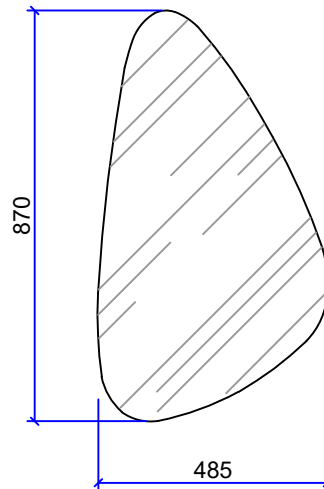

FRONT VIEW
SCALE 1:16

Rak
Qty : 1 pcs

TOP VIEW
SCALE 1:16

FRONT VIEW
SCALE 1:16

BOTTOM VIEW
SCALE 1:16

IPERCERAMICA
wellness

76507 KOMODO SPECCHIO GOCCIA
C/MENSOLA NATURAL TEAK
MADE IN INDONESIA

Mirror 3mm
Qty : 1 pcs

FRONT VIEW
SCALE 1:16