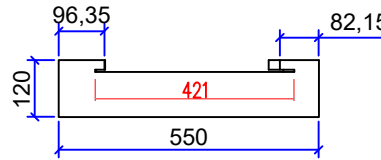

FRONT VIEW
SCALE 1:16

Rak
Qty : 1 pcs

TOP VIEW
SCALE 1:16

FRONT VIEW
SCALE 1:16

BOTTOM VIEW
SCALE 1:16

IPERCERAMICA
wellness

76507 KOMODO SPECCHIO GOCCIA
C/MENSOLA NATURAL TEAK
MADE IN INDONESIA

Mirror 3mm
Qty : 1 pcs

FRONT VIEW
SCALE 1:16