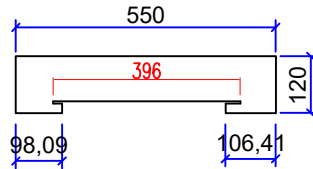

FRONT VIEW
SCALE 1:16

Rak
Qty : 1 pcs

TOP VIEW
SCALE 1:16

FRONT VIEW
SCALE 1:16

BOTTOM VIEW
SCALE 1:16

IPERCERAMICA
wellness

76507 KOMODO SPECCHIO GOCCIA
C/MENSOLA NATURAL TEAK
MADE IN INDONESIA

Mirror 3mm
Qty : 1 pcs

FRONT VIEW
SCALE 1:16