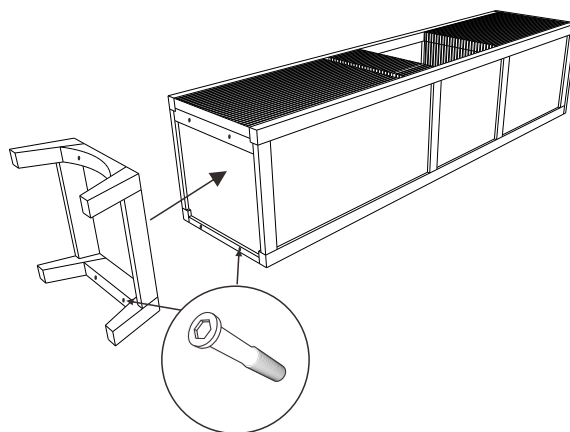

# Assembling 76525+76506-LOMBOK COLONNA

Anti Tip

x 4 pcs Socket head screws