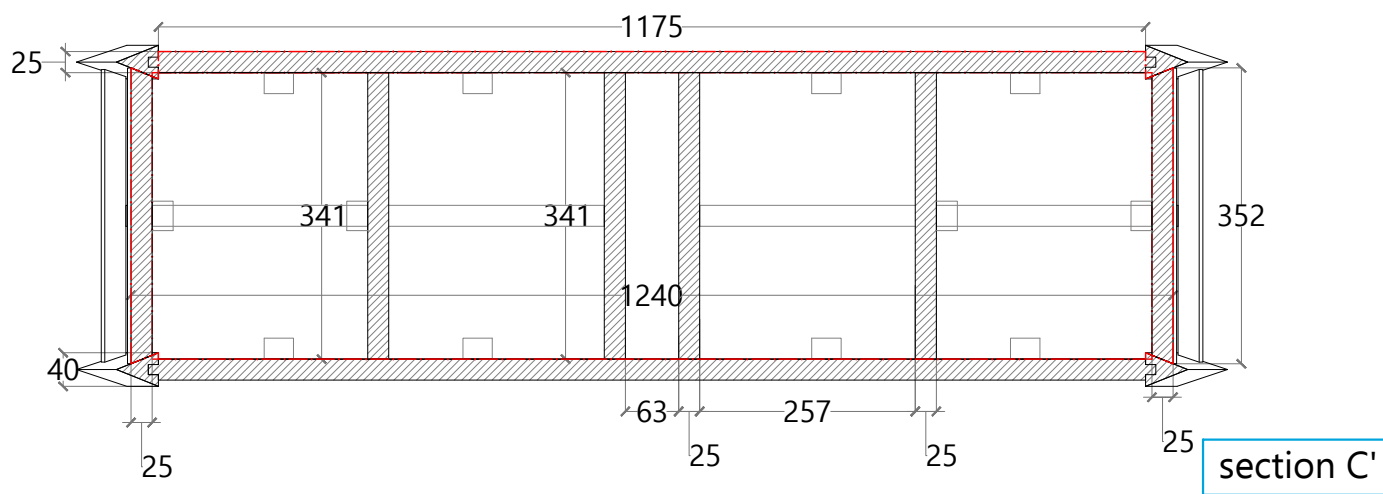

Size : W. 1400 mm D. 510 mm H. 750 mm

MADE IN INDONESIA

IPERCERAMICA
wellness

Front VIEW

Side VIEW

Top VIEW

Profile Detail

Description
3/4

Code : 129/713 ~ 76085

Name : Kyoto Base A Terra Teak

Size : W. 1400 mm D. 510 mm H. 750 mm

MADE IN INDONESIA

IPERCERAMICA
wellness

Front VIEW

Side VIEW

Top VIEW

Isometric VIEW