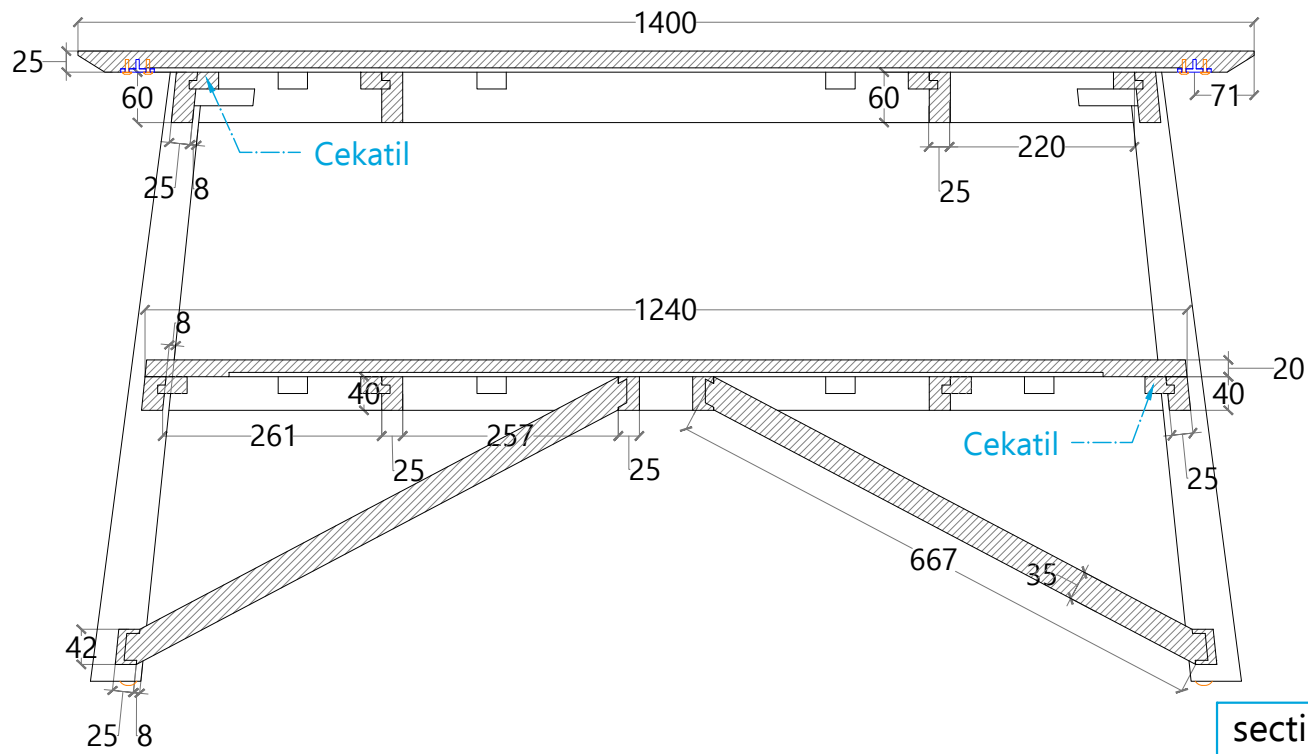

Hooking system with this hardware

Adjustable Anti Tip
Furniture Anchors Kit

There are iron supports "T"
on the right and left sides of the table top

Description
1/4

Code : 129/713 ~ 76085

Name : Kyoto Base A Terra Teak

Size : W. 1400 mm D. 510 mm H. 750 mm

MADE IN INDONESIA

IPERCERAMICA
wellness

Front VIEW

Side VIEW

Top VIEW

Profile Detail

Description
3/4

Code : 129/713 ~ 76085

Name : Kyoto Base A Terra Teak

Size : W. 1400 mm D. 510 mm H. 750 mm

MADE IN INDONESIA

IPERCERAMICA
wellness

Front VIEW

Side VIEW

Top VIEW

Isometric VIEW