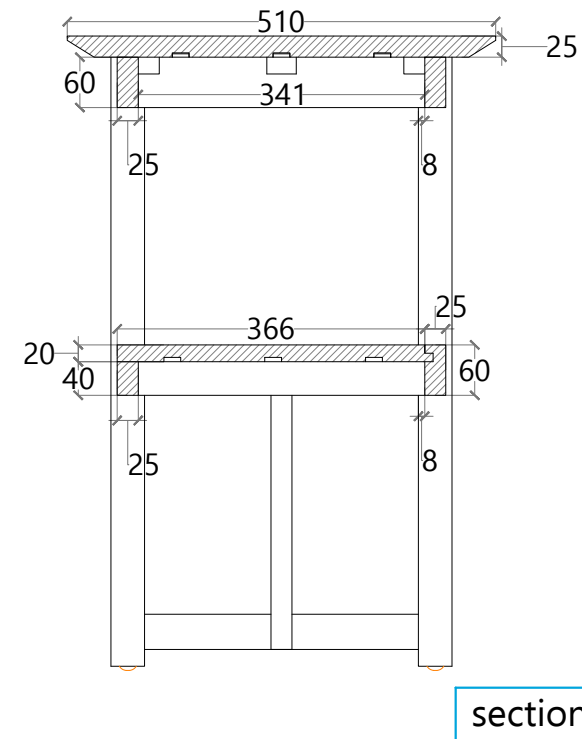

Hooking system with this hardware

Adjustable Anti Tip
Furniture Anchors Kit

There are iron supports "T"
on the right and left sides of the table top

Description
1/4

Code : 129/713 ~ 76085

Name : Kyoto Base A Terra Teak

Size : W. 1400 mm D. 510 mm H. 750 mm

MADE IN INDONESIA

IPERCERAMICA
wellness

Front VIEW

Side VIEW

Top VIEW

Profile Detail

Description
3/4

Code : 129/713 ~ 76085

Name : Kyoto Base A Terra Teak

Size : W. 1400 mm D. 510 mm H. 750 mm

MADE IN INDONESIA

IPERCERAMICA
wellness

Front VIEW

Side VIEW

Top VIEW

Isometric VIEW