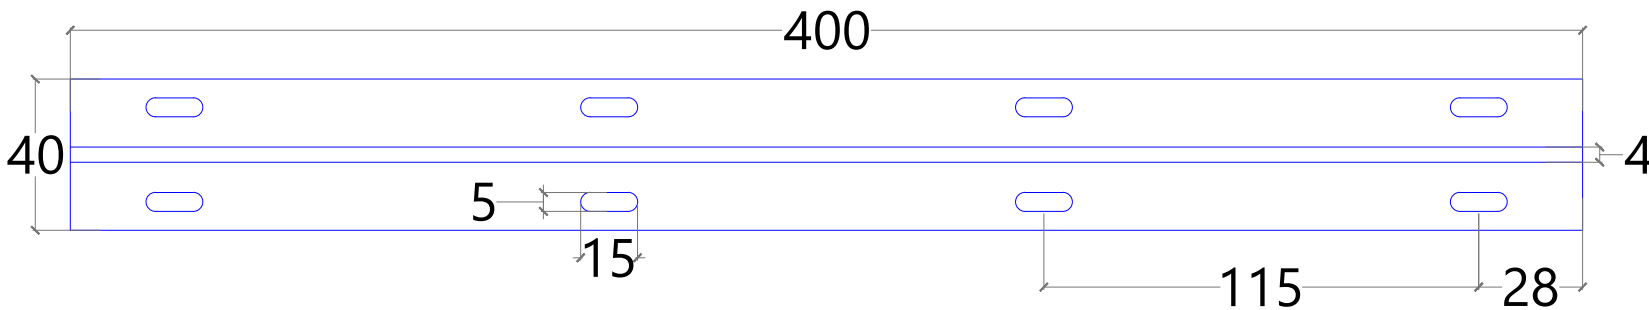

Size : W. 1400 mm D. 510 mm H. 750 mm

MADE IN INDONESIA

IPERCERAMICA
wellness

Front VIEW

Side VIEW

Top VIEW

Profile Detail

Description
3/4

Code : 129/713 ~ 76085

Name : Kyoto Base A Terra Teak

Size : W. 1400 mm D. 510 mm H. 750 mm

MADE IN INDONESIA

IPERCERAMICA
wellness

Front VIEW

Side VIEW

Top VIEW

Isometric VIEW