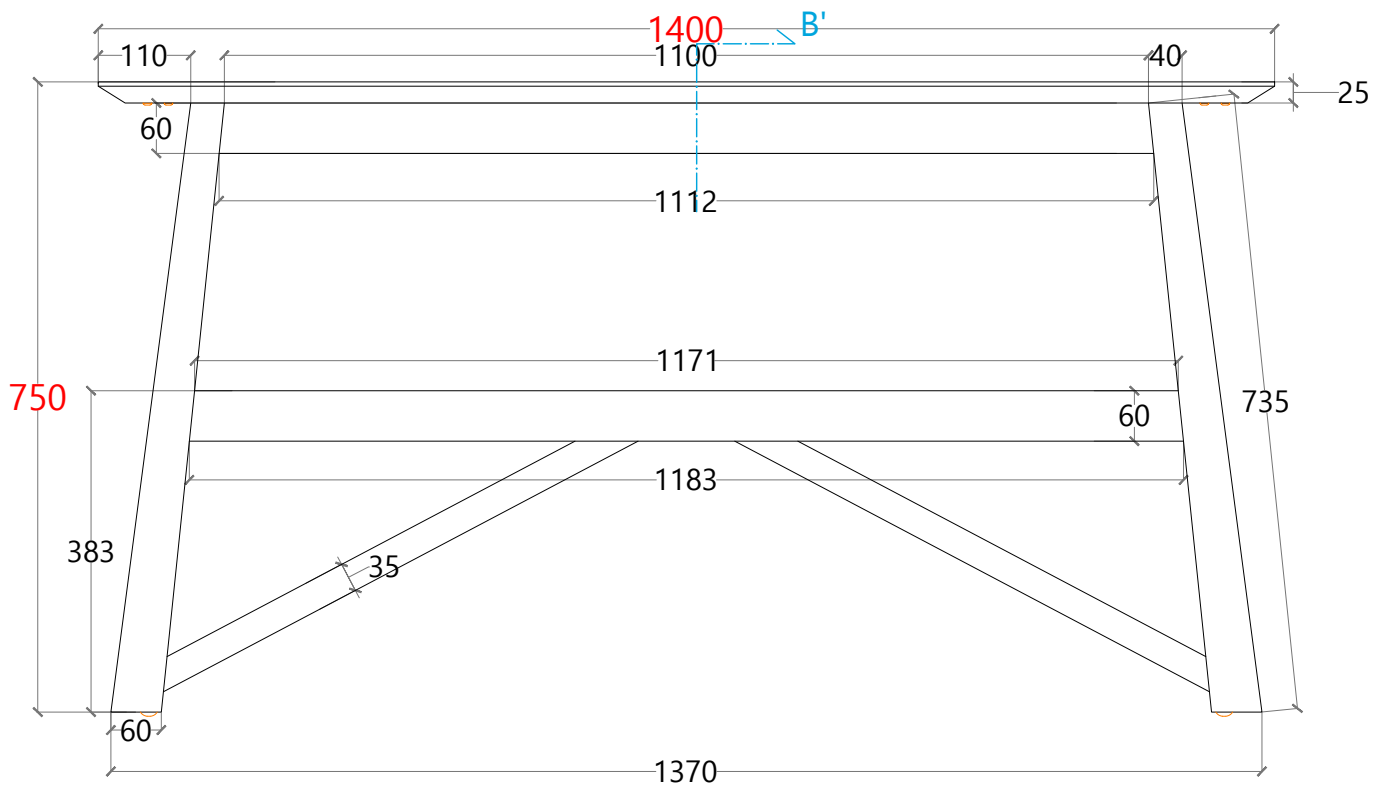

Hooking system with this hardware

Adjustable Anti Tip
Furniture Anchors Kit

There are iron supports "T"
on the right and left sides of the table top

Description
1/4

Code : 129/713 ~ 76085

Name : Kyoto Base A Terra Teak

Size : W. 1400 mm D. 510 mm H. 750 mm

MADE IN INDONESIA

IPERCERAMICA
wellness

Front VIEW

Side VIEW

Top VIEW

Profile Detail

Description
3/4

Code : 129/713 ~ 76085

Name : Kyoto Base A Terra Teak

Size : W. 1400 mm D. 510 mm H. 750 mm

MADE IN INDONESIA

IPERCERAMICA
wellness

Front VIEW

Side VIEW

Top VIEW

Isometric VIEW