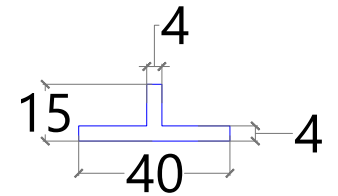

Size : W. 1400 mm D. 510 mm H. 750 mm

MADE IN INDONESIA

IPERCERAMICA
wellness

Front VIEW

Side VIEW

Top VIEW

Profile Detail

Description
3/4

Code : 129/713 ~ 76085

Name : Kyoto Base A Terra Teak

Size : W. 1400 mm D. 510 mm H. 750 mm

MADE IN INDONESIA

IPERCERAMICA
wellness

Front VIEW

Side VIEW

Top VIEW

Isometric VIEW