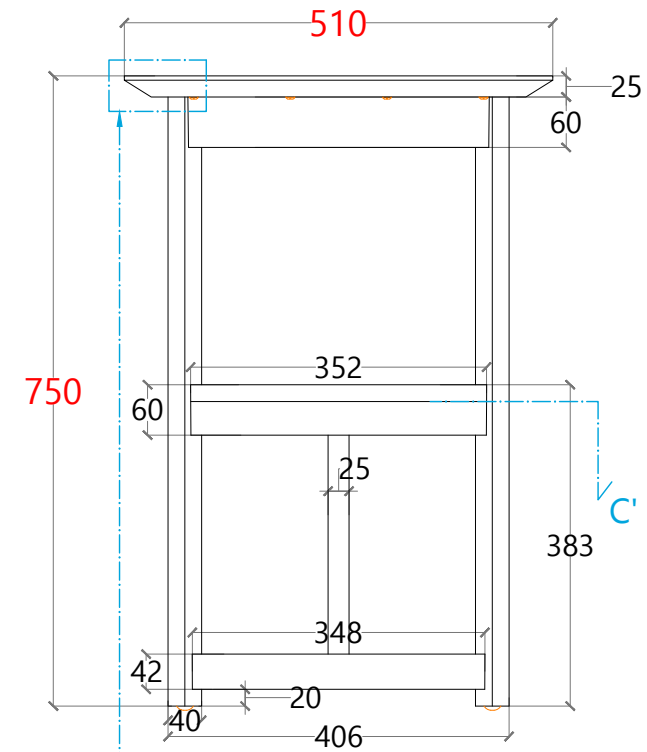

Hooking system with this hardware

Adjustable Anti Tip
Furniture Anchors Kit

There are iron supports "T"
on the right and left sides of the table top

Description
1/4

Code : 129/713 ~ 76085

Name : Kyoto Base A Terra Teak

Size : W. 1400 mm D. 510 mm H. 750 mm

MADE IN INDONESIA

IPERCERAMICA
wellness

Front VIEW

Side VIEW

Top VIEW

Profile Detail

Description
3/4

Code : 129/713 ~ 76085

Name : Kyoto Base A Terra Teak

Size : W. 1400 mm D. 510 mm H. 750 mm

MADE IN INDONESIA

IPERCERAMICA
wellness

Front VIEW

Side VIEW

Top VIEW

Isometric VIEW