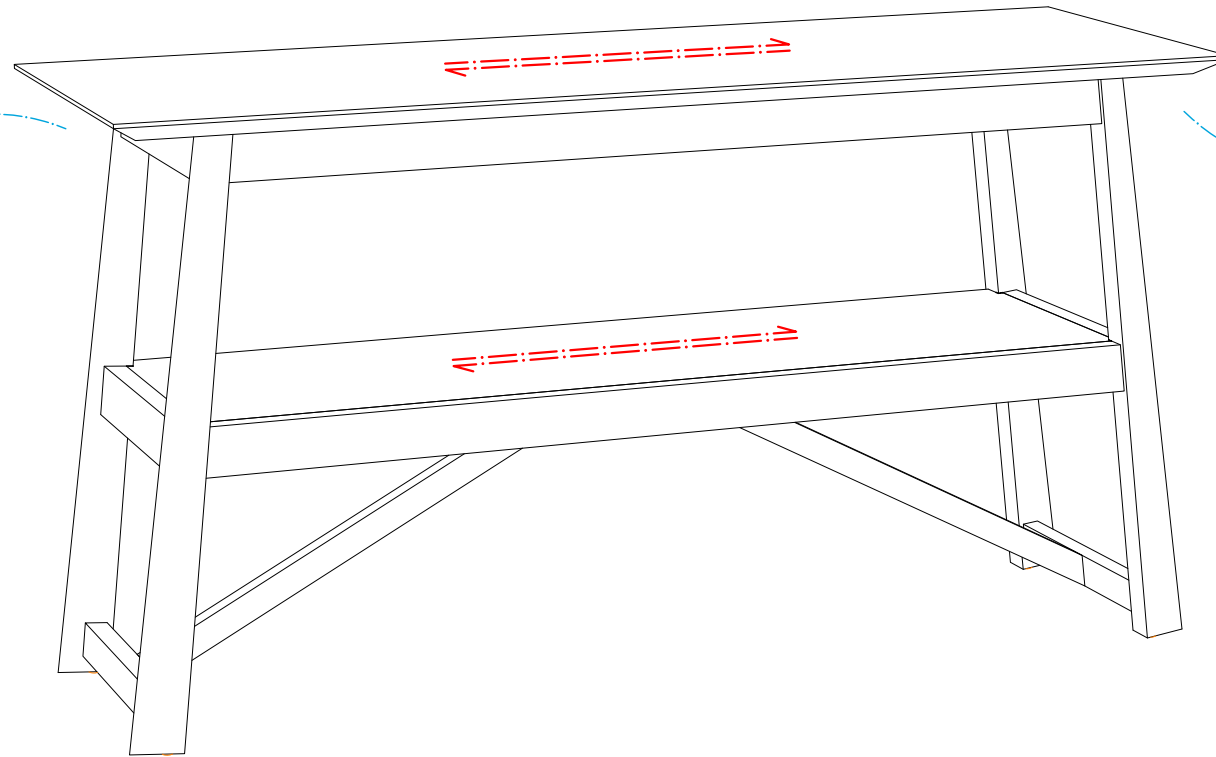

Hooking system with this hardware

Adjustable Anti Tip
Furniture Anchors Kit

There are iron supports "T"
on the right and left sides of the table top

Description
1/4

Code : 129/713 ~ 76085

Name : Kyoto Base A Terra Teak

Size : W. 1400 mm D. 510 mm H. 750 mm

MADE IN INDONESIA

IPERCERAMICA
wellness

Front VIEW

Side VIEW

Top VIEW

Profile Detail

Description
3/4

Code : 129/713 ~ 76085

Name : Kyoto Base A Terra Teak

Size : W. 1400 mm D. 510 mm H. 750 mm

MADE IN INDONESIA

IPERCERAMICA
wellness

Front VIEW

Side VIEW

Top VIEW

Isometric VIEW