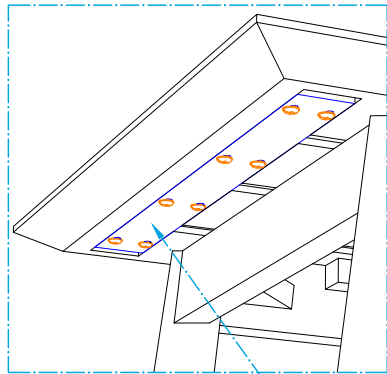

Hooking system with this hardware

Adjustable Anti Tip
Furniture Anchors Kit

There are iron supports "T"
on the right and left sides of the table top

Description
1/4

Code : 129/713 ~ 76085

Name : Kyoto Base A Terra Teak

Size : W. 1400 mm D. 510 mm H. 750 mm

MADE IN INDONESIA

IPERCERAMICA
wellness

Front VIEW

Side VIEW

Top VIEW

Profile Detail

Description
3/4

Code : 129/713 ~ 76085

Name : Kyoto Base A Terra Teak

Size : W. 1400 mm D. 510 mm H. 750 mm

MADE IN INDONESIA

IPERCERAMICA
wellness

Front VIEW

Side VIEW

Top VIEW

Isometric VIEW