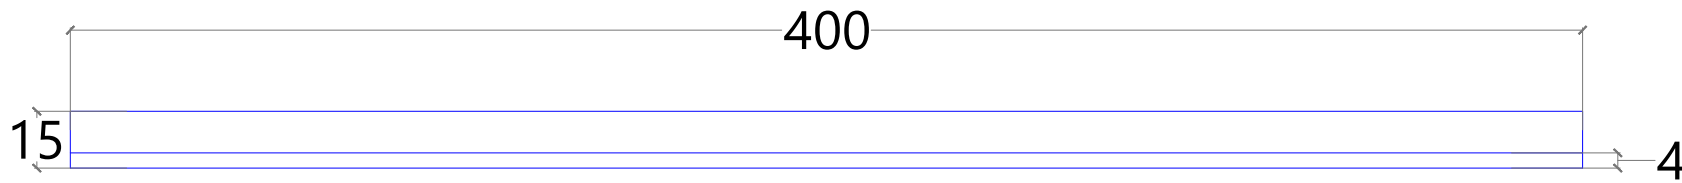

Size : W. 1400 mm D. 510 mm H. 750 mm

MADE IN INDONESIA

IPERCERAMICA
wellness

Front VIEW

Side VIEW

Top VIEW

Profile Detail

Description
3/4

Code : 129/713 ~ 76085

Name : Kyoto Base A Terra Teak

Size : W. 1400 mm D. 510 mm H. 750 mm

MADE IN INDONESIA

IPERCERAMICA
wellness

Front VIEW

Side VIEW

Top VIEW

Isometric VIEW