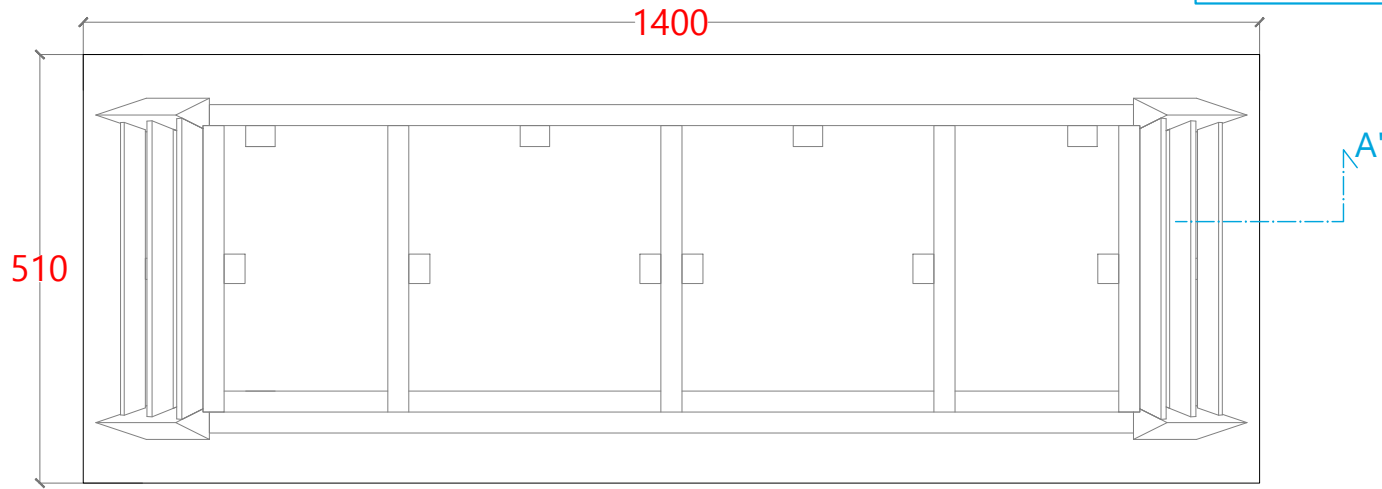

Hooking system with this hardware

Adjustable Anti Tip
Furniture Anchors Kit

There are iron supports "T"
on the right and left sides of the table top

Description
1/4

Code : 129/713 ~ 76085

Name : Kyoto Base A Terra Teak

Size : W. 1400 mm D. 510 mm H. 750 mm

MADE IN INDONESIA

IPERCERAMICA
wellness

Front VIEW

Side VIEW

Top VIEW

Profile Detail

Description
3/4

Code : 129/713 ~ 76085

Name : Kyoto Base A Terra Teak

Size : W. 1400 mm D. 510 mm H. 750 mm

MADE IN INDONESIA

IPERCERAMICA
wellness

Front VIEW

Side VIEW

Top VIEW

Isometric VIEW