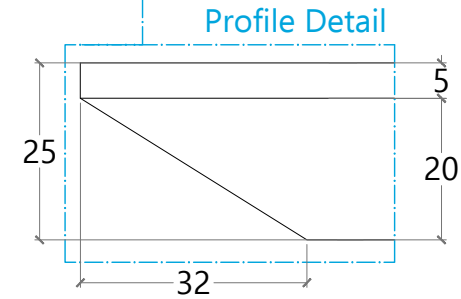

Size : W. 1400 mm D. 510 mm H. 750 mm

MADE IN INDONESIA

IPERCERAMICA
wellness

Front VIEW

Side VIEW

Top VIEW

Profile Detail

Description
3/4

Code : 129/713 ~ 76085

Name : Kyoto Base A Terra Teak

Size : W. 1400 mm D. 510 mm H. 750 mm

MADE IN INDONESIA

IPERCERAMICA
wellness

Front VIEW

Side VIEW

Top VIEW

Isometric VIEW