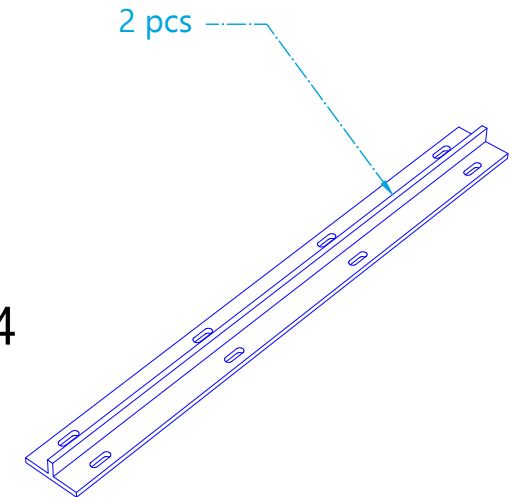

Hooking system with this hardware

Adjustable Anti Tip
Furniture Anchors Kit

There are iron supports "T"
on the right and left sides of the table top

Description
1/4

Code : 129/713 ~ 76085

Name : Kyoto Base A Terra Teak

Size : W. 1400 mm D. 510 mm H. 750 mm

MADE IN INDONESIA

IPERCERAMICA
wellness

Front VIEW

Side VIEW

Top VIEW

Profile Detail

Description
3/4

Code : 129/713 ~ 76085

Name : Kyoto Base A Terra Teak

Size : W. 1400 mm D. 510 mm H. 750 mm

MADE IN INDONESIA

IPERCERAMICA
wellness

Front VIEW

Side VIEW

Top VIEW

Isometric VIEW