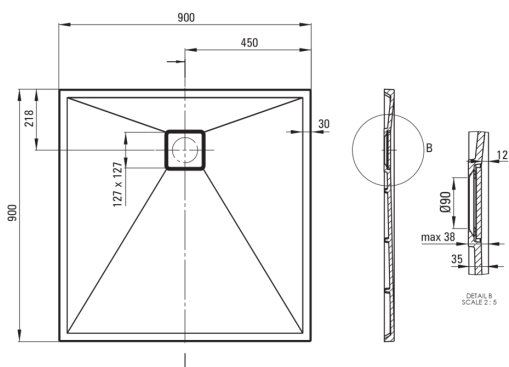

CORREO

Granite shower tray, square

Product code: **75773**

EAN: 5907650878902

Color: alabaster

Warranty [years]: 10

Shower trays

Material	granite
Shape	square
Width [mm]	900
Length [mm]	900
Height [mm]	35

Features:

- Dedicated cleaning agent, safe for cleaned surfaces
- Hydrophobic properties repel water molecules
- Properties of Deante granite: resistance to impact, high temperature, discoloration, thermal shock - with EN 13310 norm
- For installation at floor level, directly on the screed or supported by construction material
- Possibility of cutting the granite shower tray
- Attention: waste trap NHC_029C can be used with the shower tray
- Only the best materials, the quality of which has been confirmed by laboratory tests