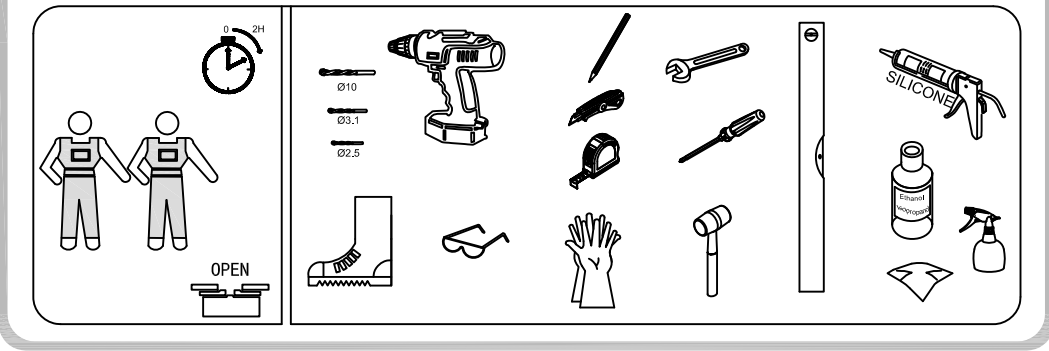

S02 1x	S03 1x	S04 6x	S05 8x	S14 1x
S22 1x	S23 1x 1x	S24 1x	S25 1x 1x	S27 6x
S30 1x 1x