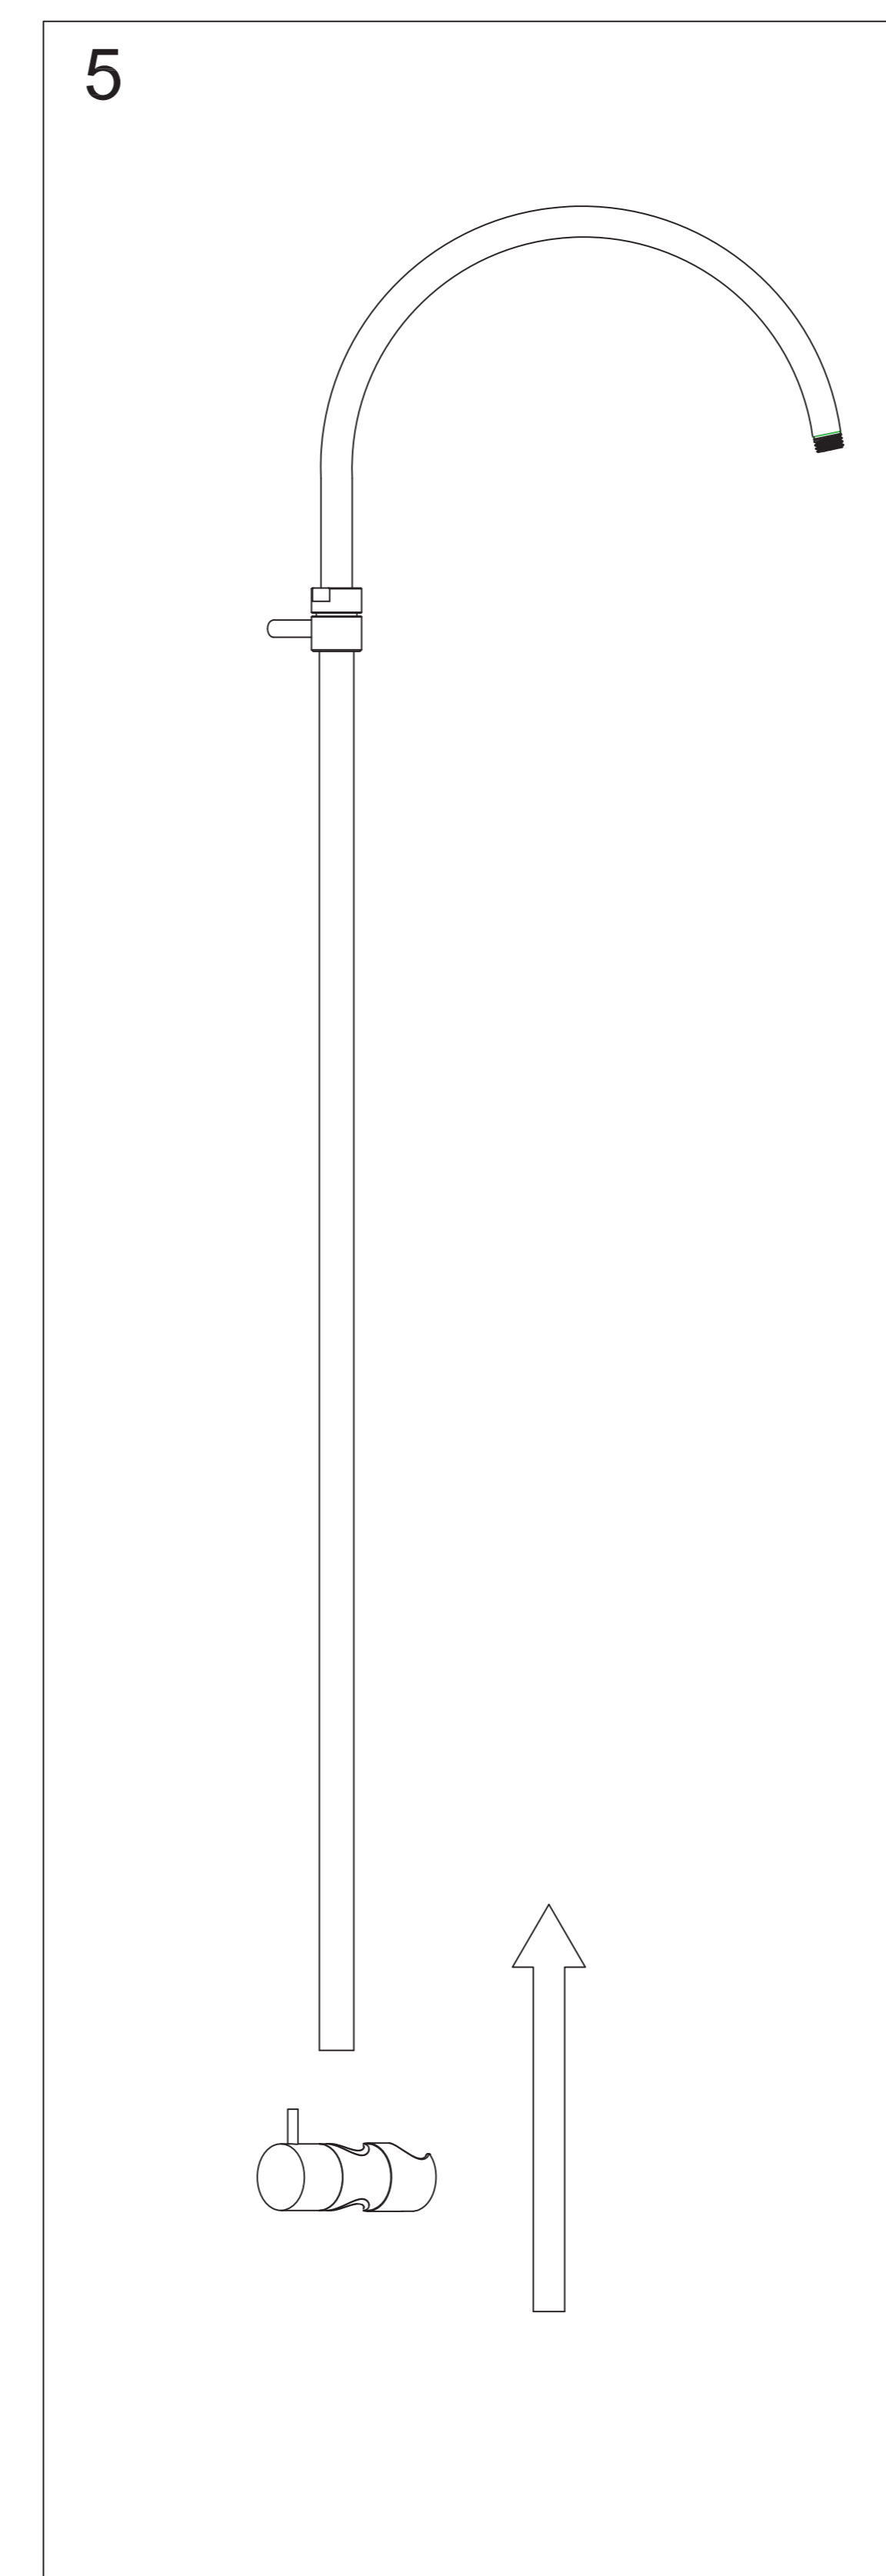

Parts List

1. Sliding Bar 1pc
2. Sliding Handshower Holder 1pc
3. Hand Shower 1pc
4. Sliding Bar Holder 1pc
5. Rain shower Head 1pc
6. Shower Mixer 1pc
7. Shower Mixer Bracket 2pcs
8. S-Connector 2pcs
9. Screw 1pc
10. New Plug/Plastic Plug 1pc
11. Hose 1pc

PAY ATTENTION !

Do not use a stainless steel spanner directly on matt black finish parts to install the shower column.

To avoid scratches on matt black finish spare parts, please take care to use a soft cloth between spanner and matt black spare parts.