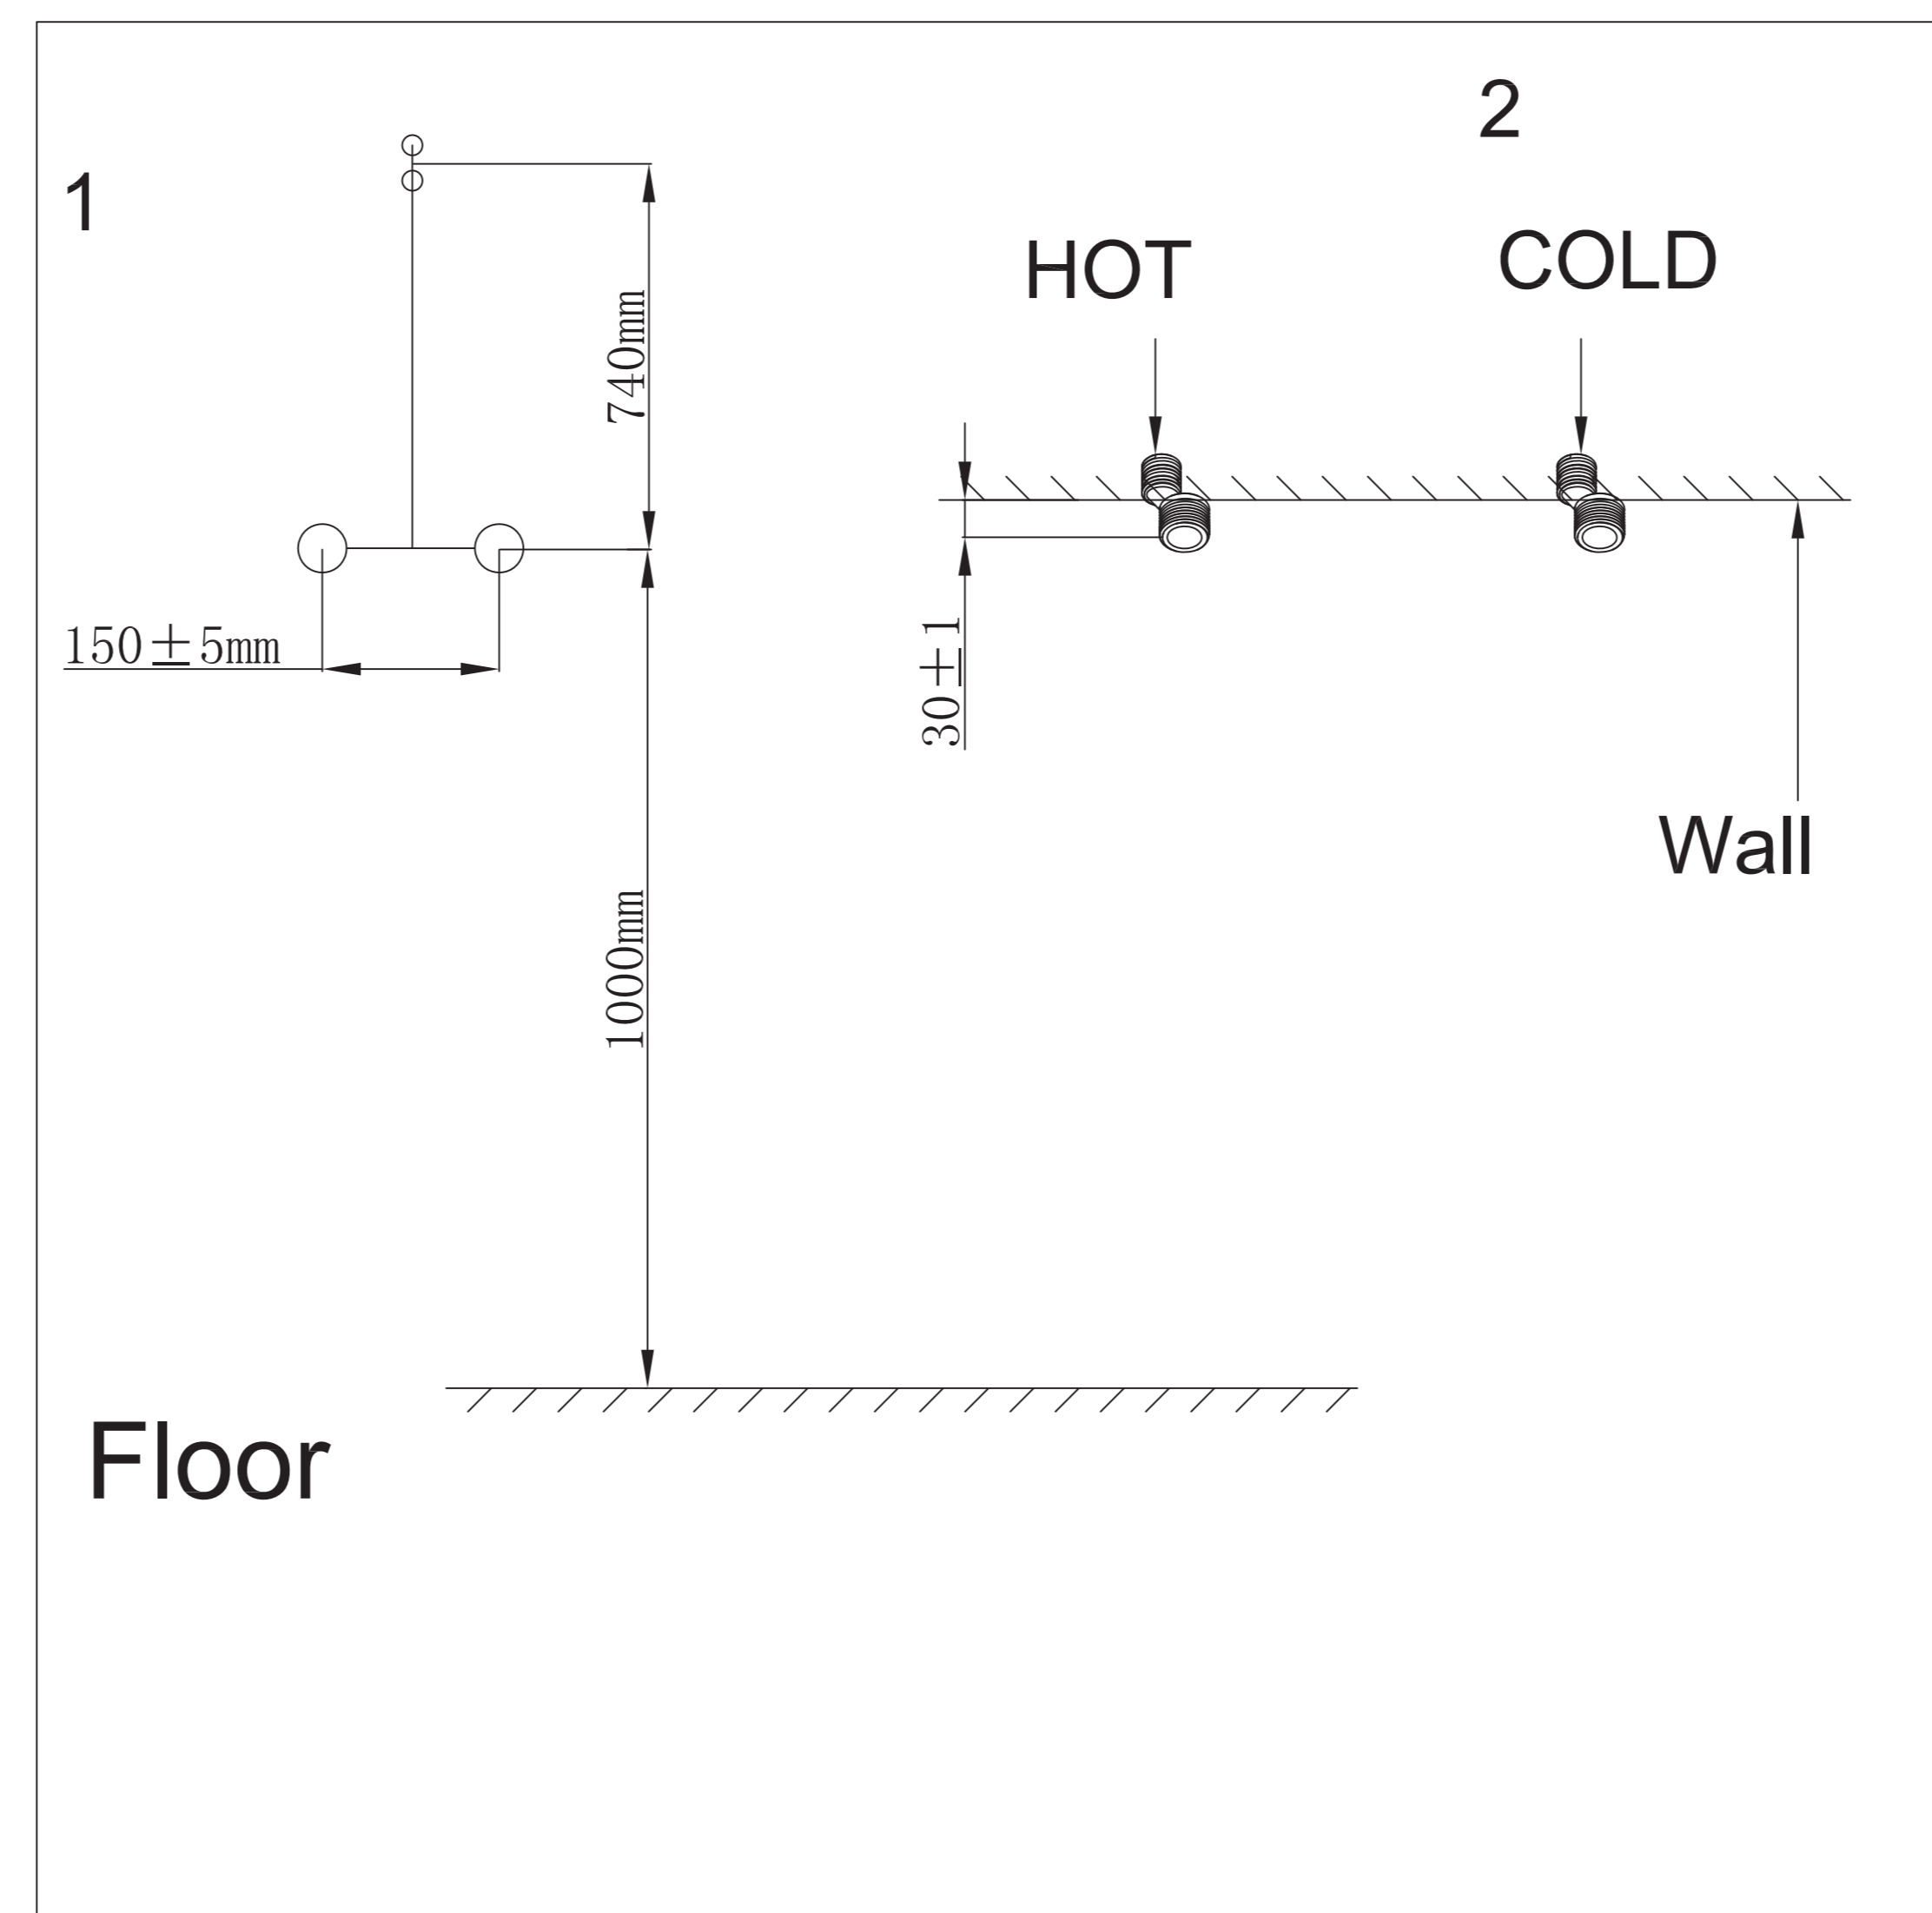

Parts List

1. Sliding Bar 1pc
2. Sliding Handshower Holder 1pc
3. Hand Shower 1pc
4. Sliding Bar Holder 1pc
5. Rain shower Head 1pc
6. Shower Mixer 1pc
7. Shower Mixer Bracket 2pcs
8. S-Connector 2pcs
9. Screw 1pc
10. New Plug/Plastic Plug 1pc
11. Hose 1pc

PAY ATTENTION !

Do not use a stainless steel spanner directly on matt black finish parts to install the shower column.

To avoid scratches on matt black finish spare parts, please take care to use a soft cloth between spanner and matt black spare parts.