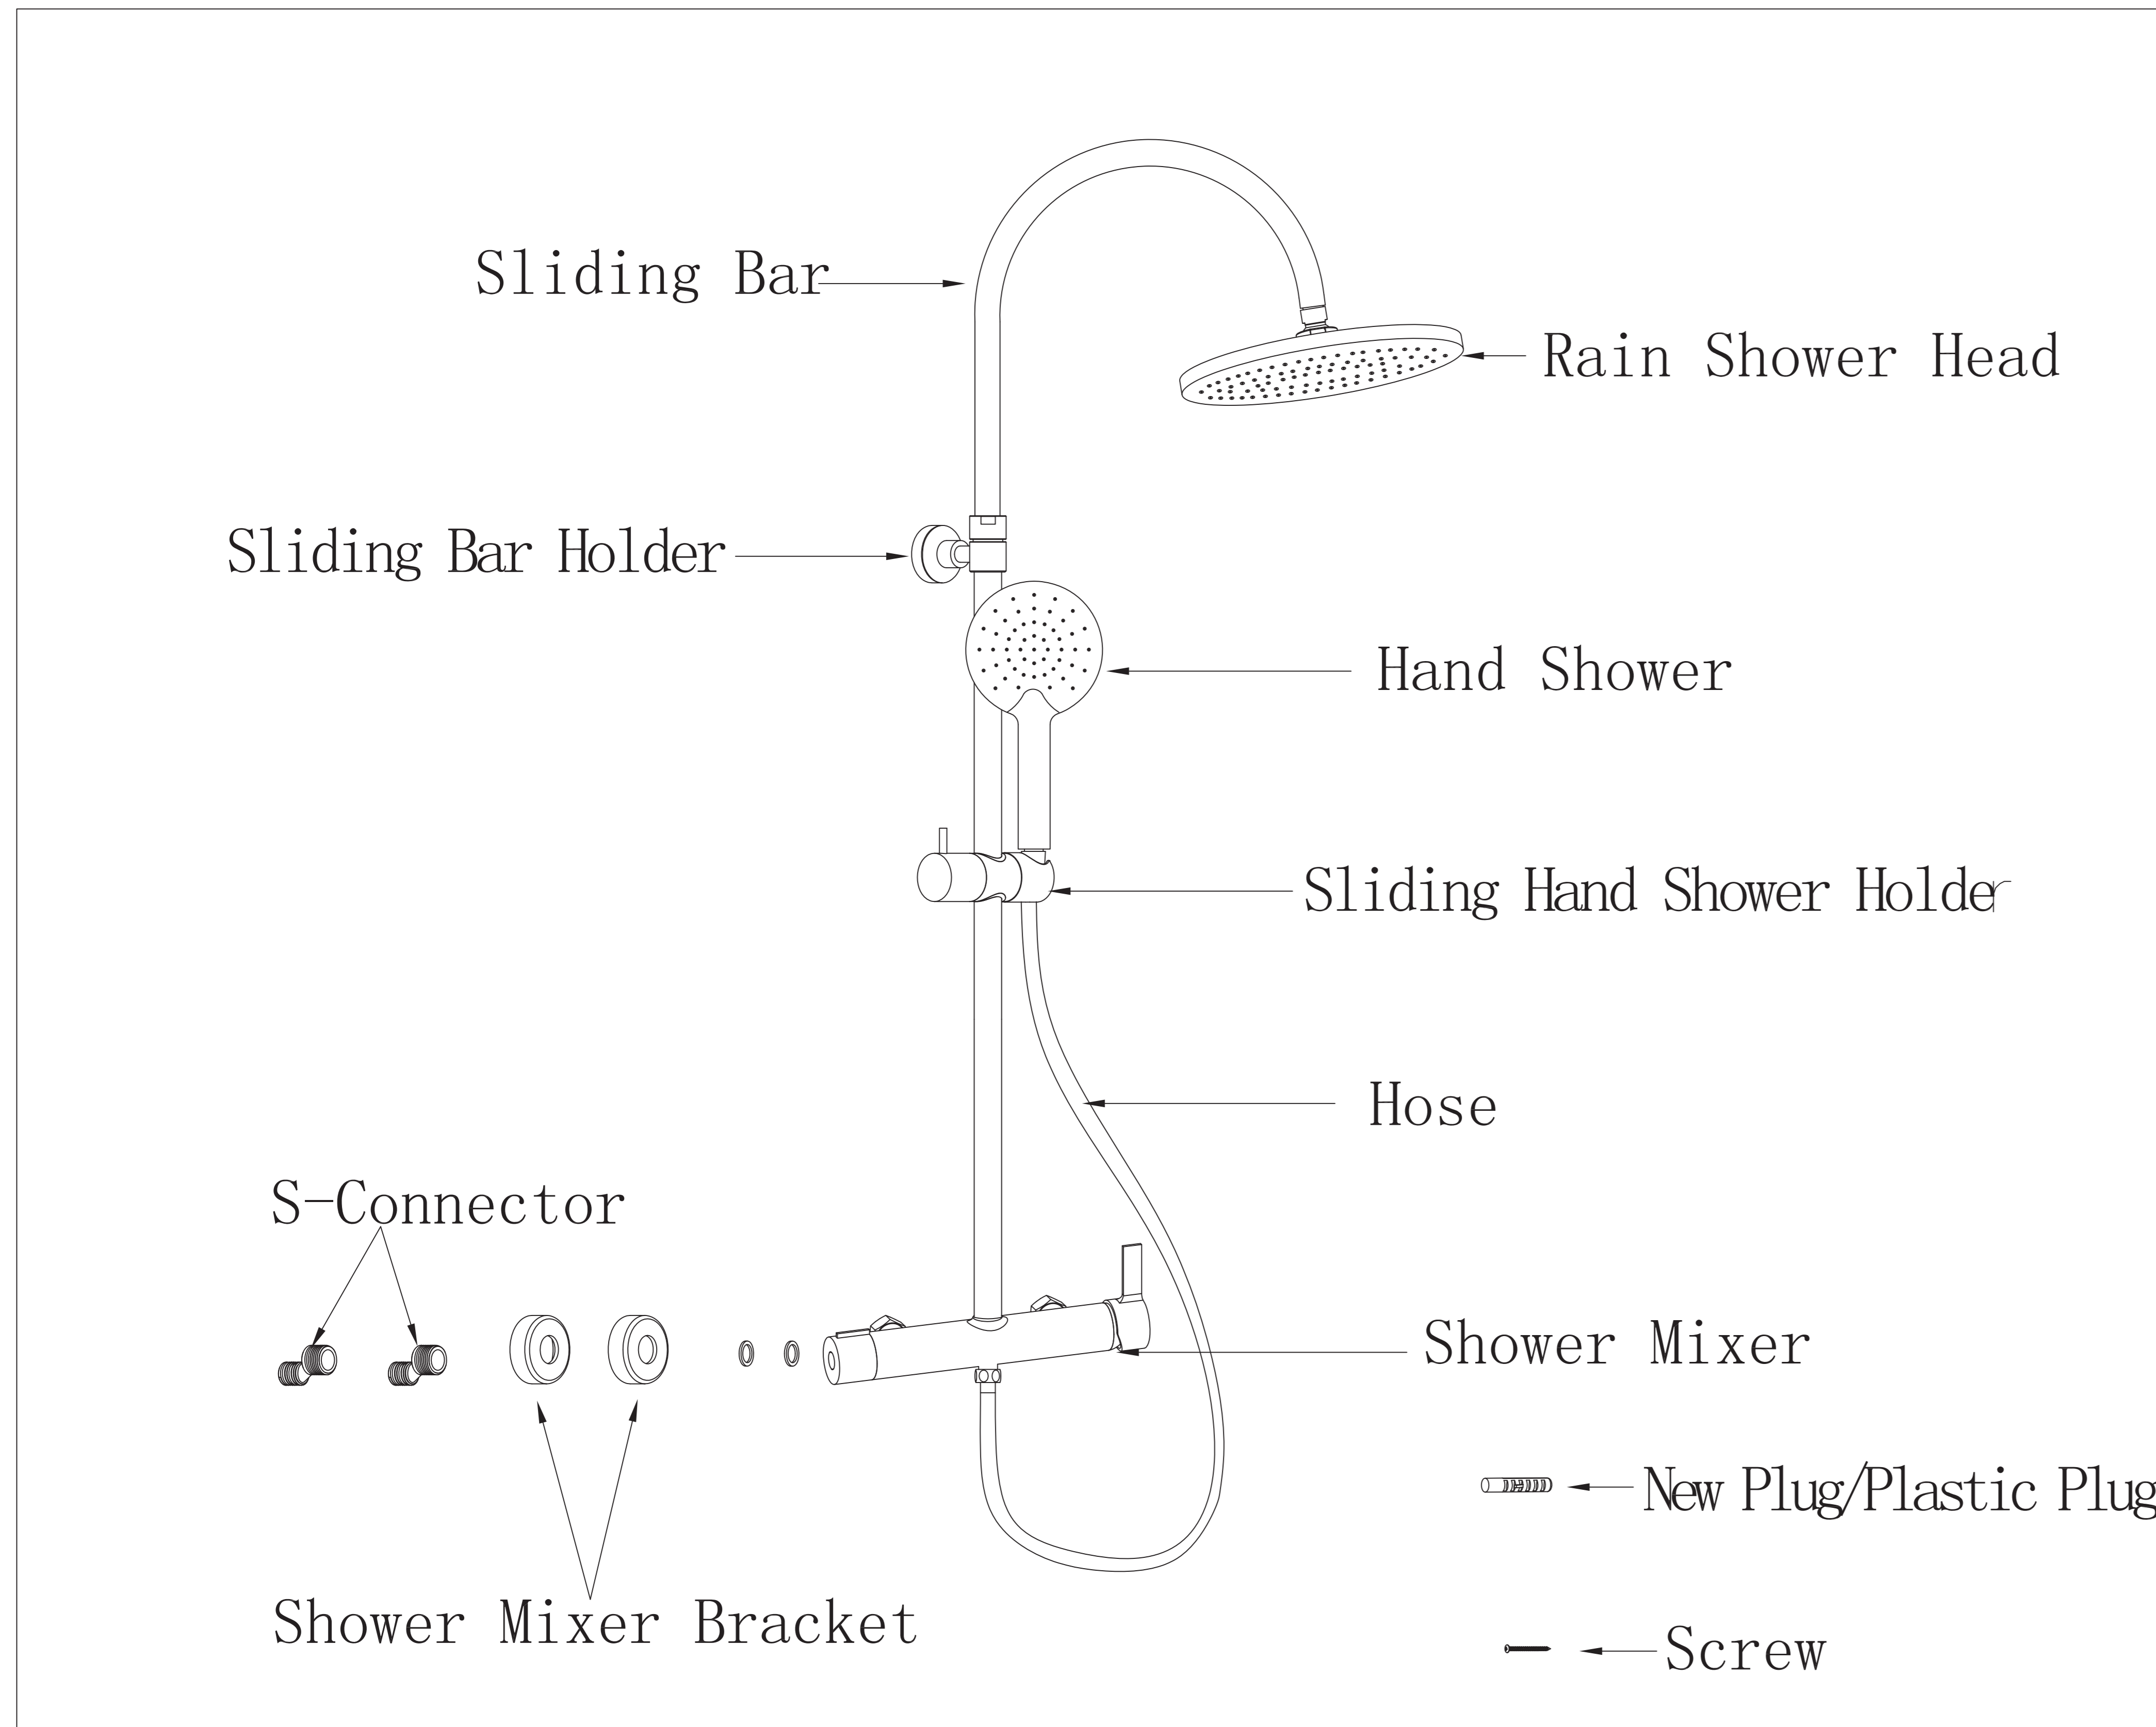

Parts List

1. Sliding Bar 1pc
2. Sliding Handshower Holder 1pc
3. Hand Shower 1pc
4. Sliding Bar Holder 1pc
5. Rain shower Head 1pc
6. Shower Mixer 1pc
7. Shower Mixer Bracket 2pcs
8. S-Connector 2pcs
9. Screw 1pc
10. New Plug/Plastic Plug 1pc
11. Hose 1pc

PAY ATTENTION !

Do not use a stainless steel spanner directly on matt black finish parts to install the shower column.

To avoid scratches on matt black finish spare parts, please take care to use a soft cloth between spanner and matt black spare parts.