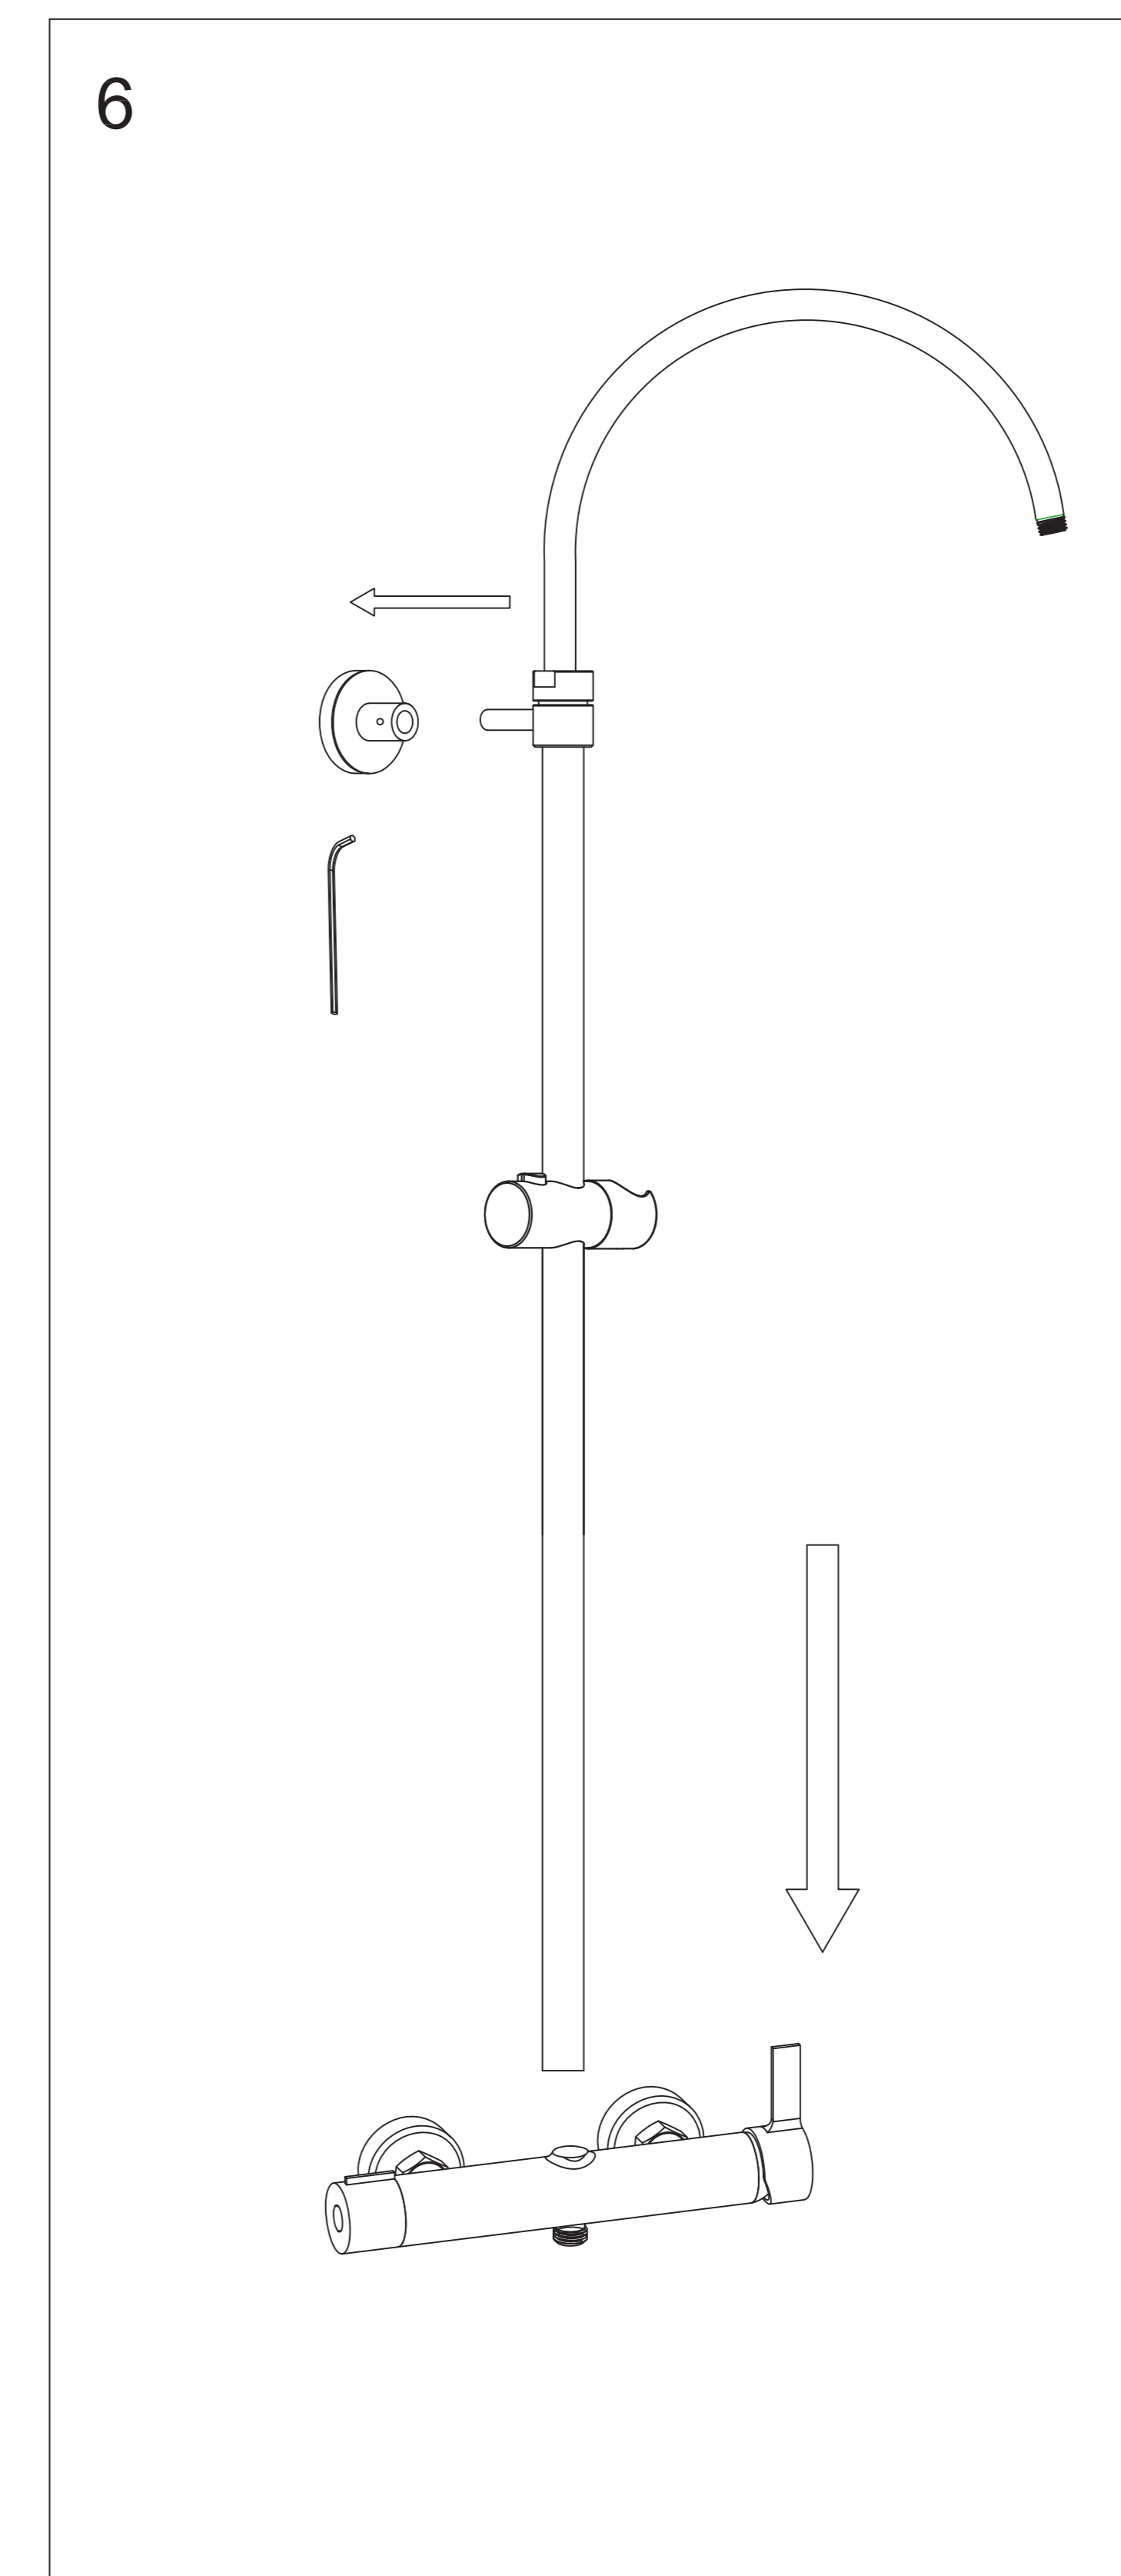

Parts List

1. Sliding Bar 1pc
2. Sliding Handshower Holder 1pc
3. Hand Shower 1pc
4. Sliding Bar Holder 1pc
5. Rain shower Head 1pc
6. Shower Mixer 1pc
7. Shower Mixer Bracket 2pcs
8. S-Connector 2pcs
9. Screw 1pc
10. New Plug/Plastic Plug 1pc
11. Hose 1pc

PAY ATTENTION !

Do not use a stainless steel spanner directly on matt black finish parts to install the shower column.

To avoid scratches on matt black finish spare parts, please take care to use a soft cloth between spanner and matt black spare parts.