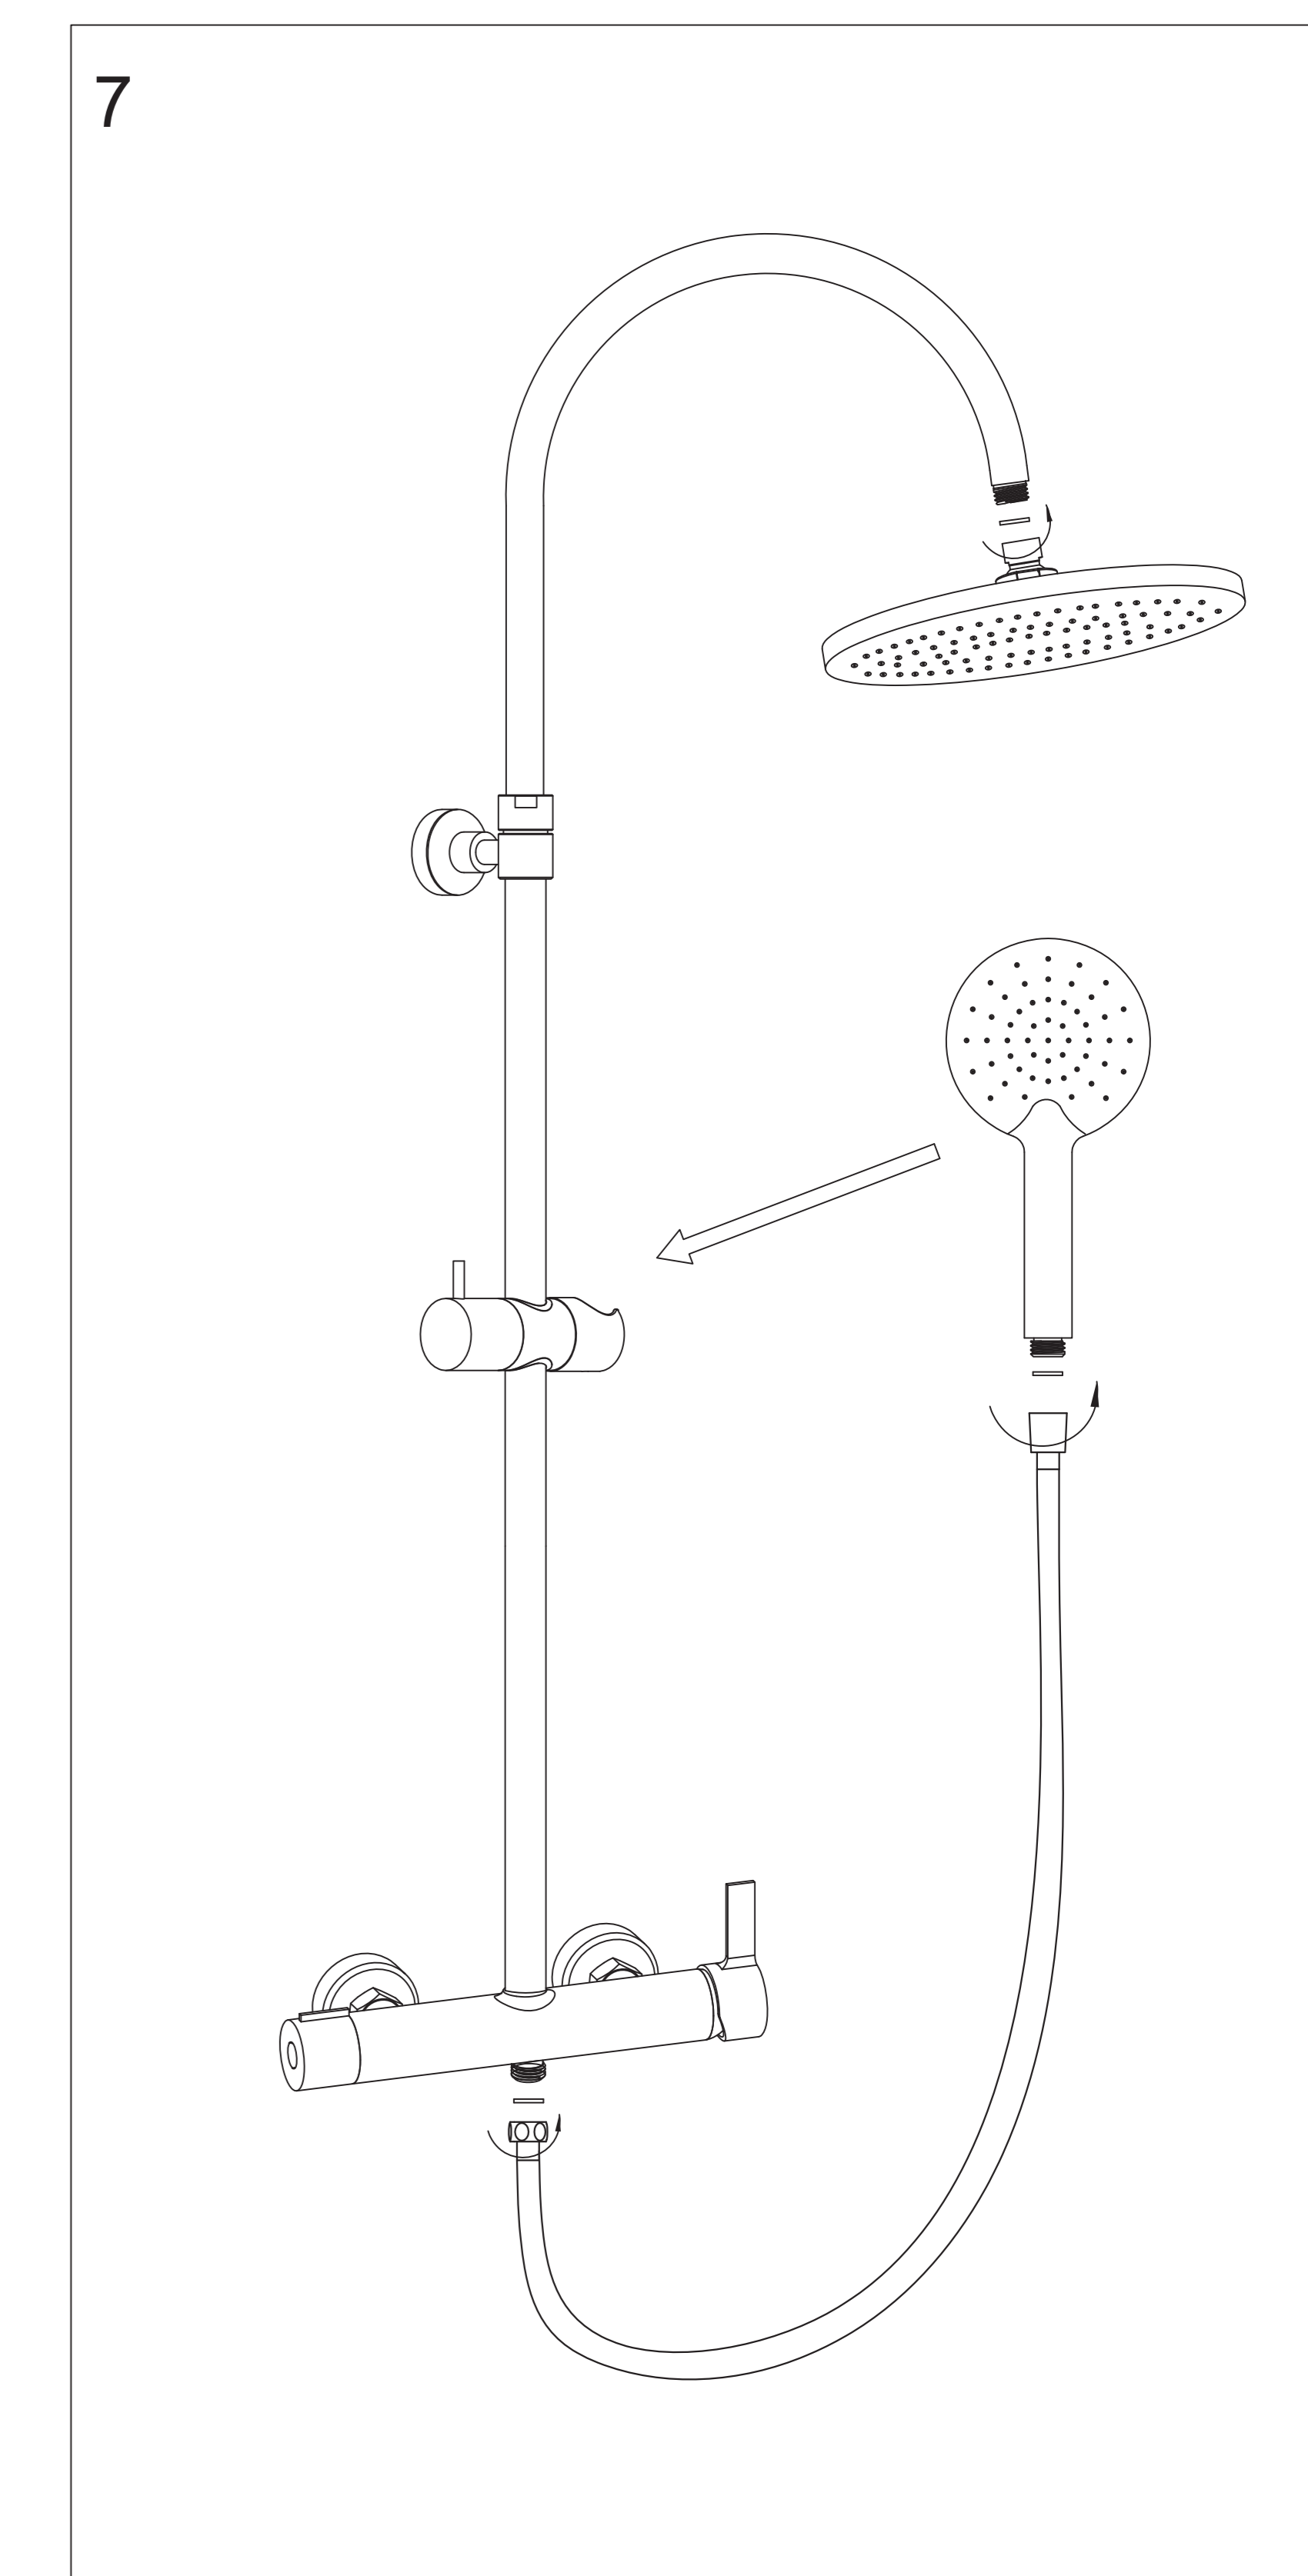

Parts List

1. Sliding Bar 1pc
2. Sliding Handshower Holder 1pc
3. Hand Shower 1pc
4. Sliding Bar Holder 1pc
5. Rain shower Head 1pc
6. Shower Mixer 1pc
7. Shower Mixer Bracket 2pcs
8. S-Connector 2pcs
9. Screw 1pc
10. New Plug/Plastic Plug 1pc
11. Hose 1pc

PAY ATTENTION !

Do not use a stainless steel spanner directly on matt black finish parts to install the shower column.

To avoid scratches on matt black finish spare parts, please take care to use a soft cloth between spanner and matt black spare parts.