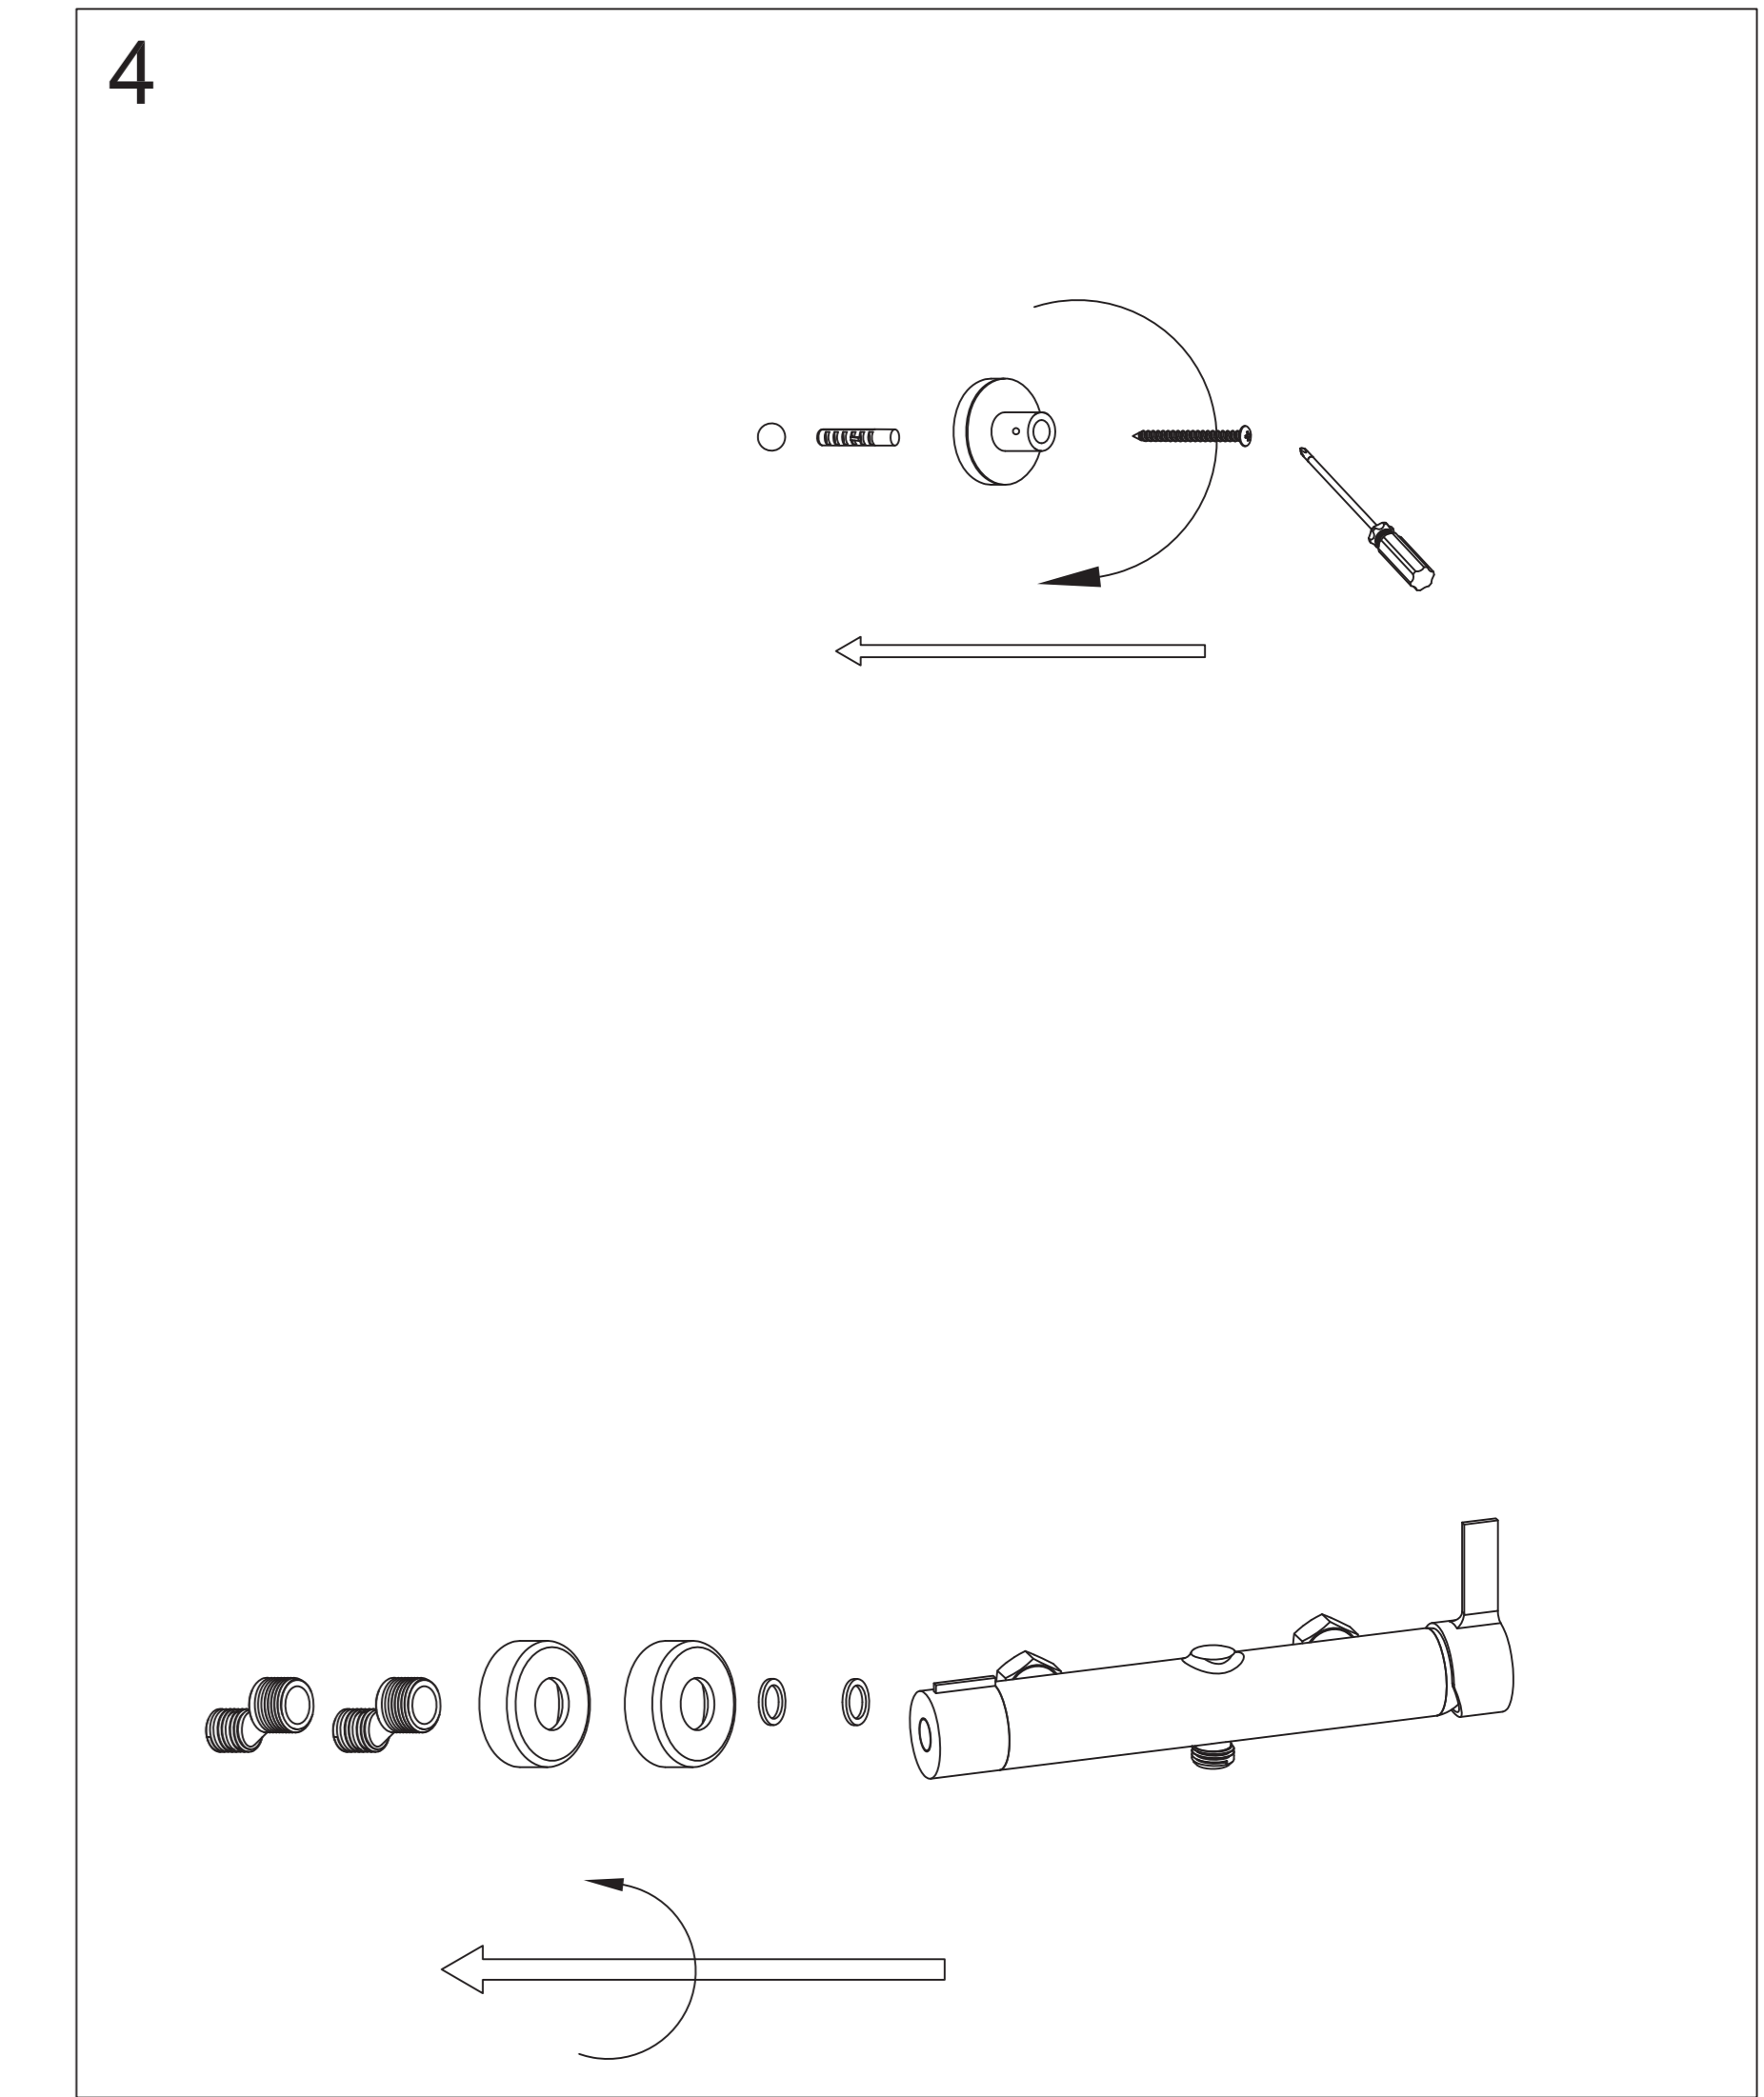

Parts List

1. Sliding Bar 1pc
2. Sliding Handshower Holder 1pc
3. Hand Shower 1pc
4. Sliding Bar Holder 1pc
5. Rain shower Head 1pc
6. Shower Mixer 1pc
7. Shower Mixer Bracket 2pcs
8. S-Connector 2pcs
9. Screw 1pc
10. New Plug/Plastic Plug 1pc
11. Hose 1pc

PAY ATTENTION !

Do not use a stainless steel spanner directly on matt black finish parts to install the shower column.

To avoid scratches on matt black finish spare parts, please take care to use a soft cloth between spanner and matt black spare parts.