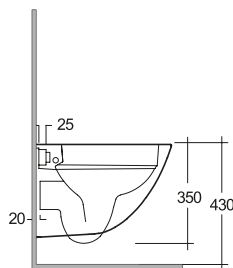

BERLINO

65606

WC RIMLESS SOSPEO 48 cm
COMPACT HIDDEN FIX

MADE IN UAE