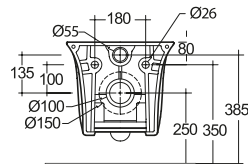

BERLINO

65606

WC RIMLESS SOSPEO 48 cm
COMPACT HIDDEN FIX

MADE IN UAE