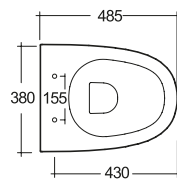

BERLINO

65606

WC RIMLESS SOSPEO 48 cm
COMPACT HIDDEN FIX

MADE IN UAE