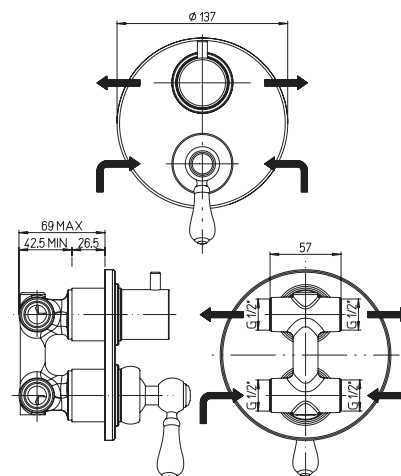

finitura - finishing
cromo - chrome

➤ Miscelatore doccia
incasso con deviatore
Built-in single-lever bath-shower mixer
with 2-way rotary diverter valve

Cod. fornitore
88CR6911L6IDIC

Cod. Iperceramica
17410