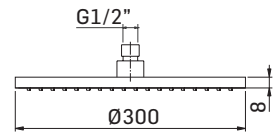

Cod. fornitore
00000838SB01

Cod. Iperceramica
64344

Finitura - Finishing
Cromo - Chrome