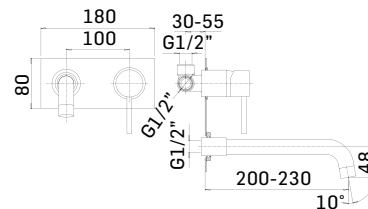

Cod. fornitore
4387PU00Z12K

Cod. Iperceramica
59759

Finitura - Finishing
Nero opaco - Matt black