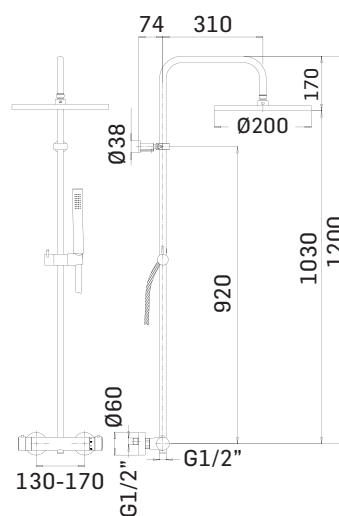

Colonna doccia, con miscelatore
termostatico esterno con soffione Ø200 mm in A.B.S e doccia monogetto

Shower column with thermostatic mixer with Ø200 mm A.B.S rain jet anti-lime showerhead and adjustable shower holder with handshower

Cod. 59900

Cod. 59901

Cod. fornitore
382702560B21

Cod. Iperceramica
64340

Finitura - Finishing
cromo - chrome