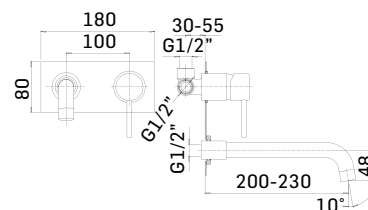

Cod. fornitore
4387PU0BZ12K

Cod. Iperceramica
64335

Finitura - Finishing
Nero opaco - Matt black