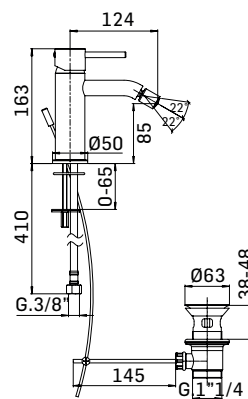

Cod. fornitore
53810000Z251

Cod. Iperceramica
59760

Finitura - Finishing
Cromo - Chrome