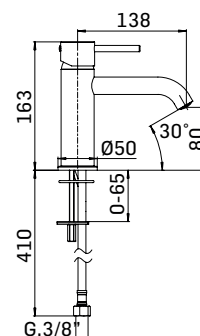

Cod. fornitore
43830000BZ201

Cod. Iperceramica
64326

Finitura - Finishing
Cromo - Chrome