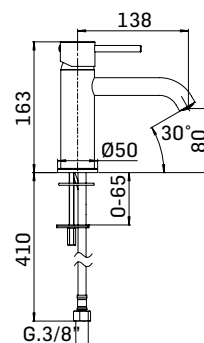

Cod. fornitore
4383000BZ20K

Cod. Iperceramica
64327

Finitura - Finishing
Nero opaco - Matt black