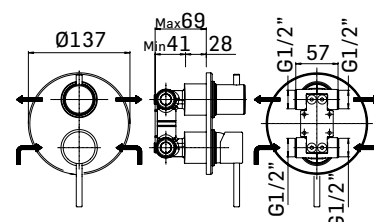

Da completare con gruppo da incasso 59689
To be completed with concealed mixer 59689

Cod. 59890

Cod. fornitore
00000944Z10K

Cod. Iperceramica
59765

Finitura - Finishing
Nero opaco - Matt black