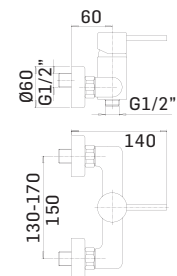

Cod. fornitore
33830000Z121

Cod. Iperceramica
59774

Finitura - Finishing
Cromo - Chrome