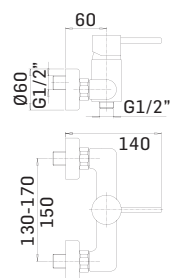

Cod. fornitore
33830000Z12K

Cod. Iperceramica
59775

Finitura - Finishing
Nero opaco - Matt black