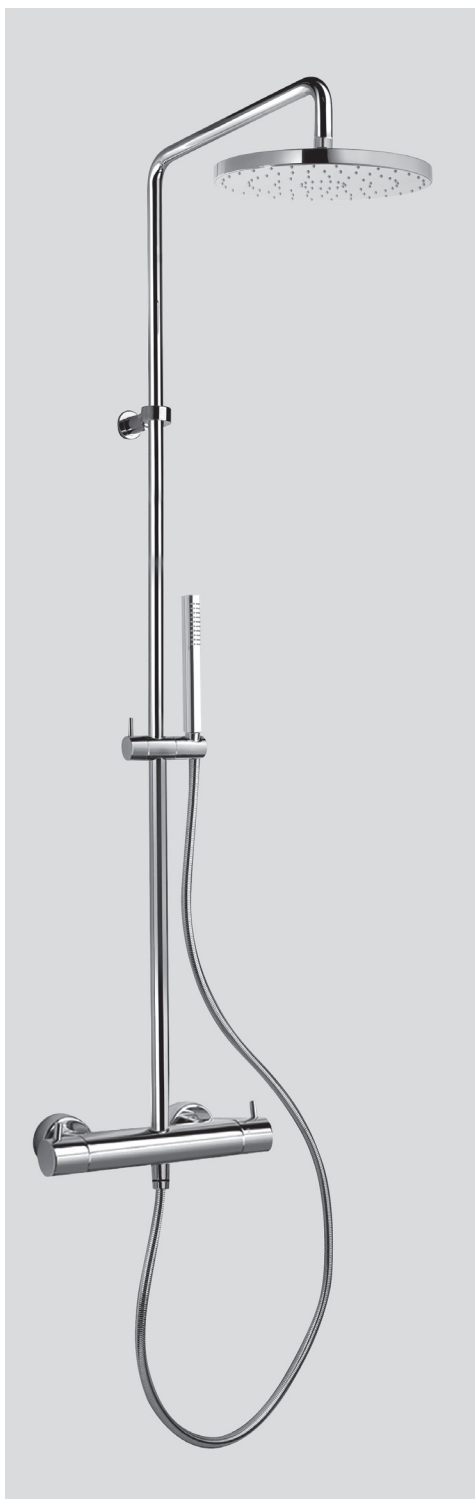

Colonna doccia, con miscelatore
termostatico esterno con soffione Ø200 mm in A.B.S e doccia monogetto

Shower column with thermostatic mixer with Ø200 mm A.B.S rain jet anti-lime showerhead and adjustable shower holder with handshower

Cod. 59900

Cod. 59901

Cod. fornitore
382702560B21

Cod. Iperceramica
64340

Finitura - Finishing
cromo - chrome