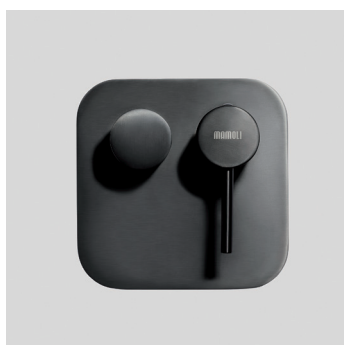

Concealed single lever shower mixer with 2 ways automatic diverter composed by: assembly components and external components

Cod. 59890

Cod. fornitore
26070000Z021

Cod. Iperceramica
59768

Finitura - Finishing
Cromo - Chrome