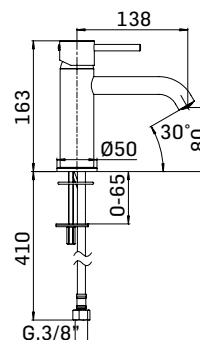

Cod. fornitore
43830000Z20K

Cod. Iperceramica
59751

Finitura - Finishing
Nero opaco - Matt black