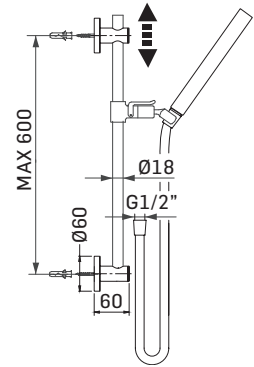

Cod. fornitore
0000FN110B01

Cod. Iperceramica
64346

Finitura - Finishing
Cromo - Chrome