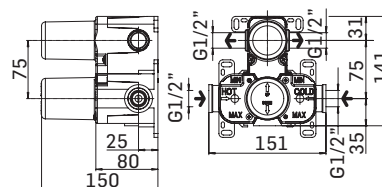

Universal built-in thermostatic shower mixer with 2 ways diverter

Cod. 59900

Cod. 59901

Cod. fornitore
271000000027

Cod. Iperceramica
59700

Finitura - Finishing
Grezzo - Rough

➤ Miselatore esterno doccia
Single lever shower mixer