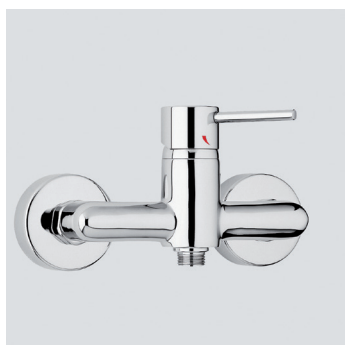

Universal built-in thermostatic shower mixer with 2 ways diverter

Cod. 59900

Cod. 59901

Cod. fornitore
271000000027

Cod. Iperceramica
59700

Finitura - Finishing
Grezzo - Rough

➤ Miselatore esterno doccia
Single lever shower mixer