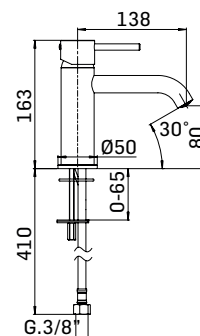

Single lever basin mixer without pop-up waste

Accessorio opzionale/Optional accessory
Scarico up&down da 5/4" cod. 19201
5/4"up&down pop-up waste ref. 19201

Cod. 59889

Cod. 62828

Cod. fornitore
43830000Z201