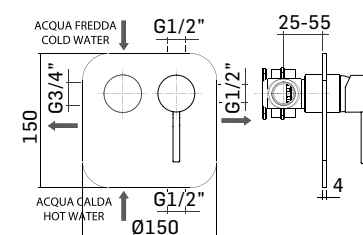

Concealed single lever shower mixer with 2 ways automatic diverter composed by: assembly components and external components

Cod. 59890

Cod. fornitore
26070000Z021

Cod. Iperceramica
59768

Finitura - Finishing
Cromo - Chrome