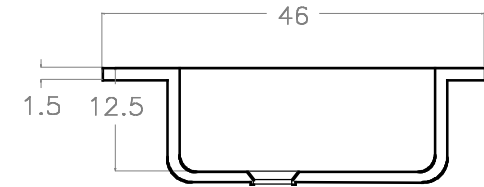

SQUARE 120,5x46 cm Doppia Vasca

Rif. 67948

Made in EU

Misure in CM