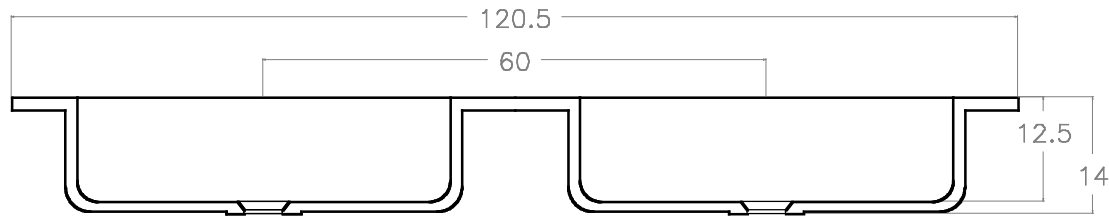

SQUARE 120,5x46 cm Doppia Vasca

Rif. 67948

Made in EU

Misure in CM