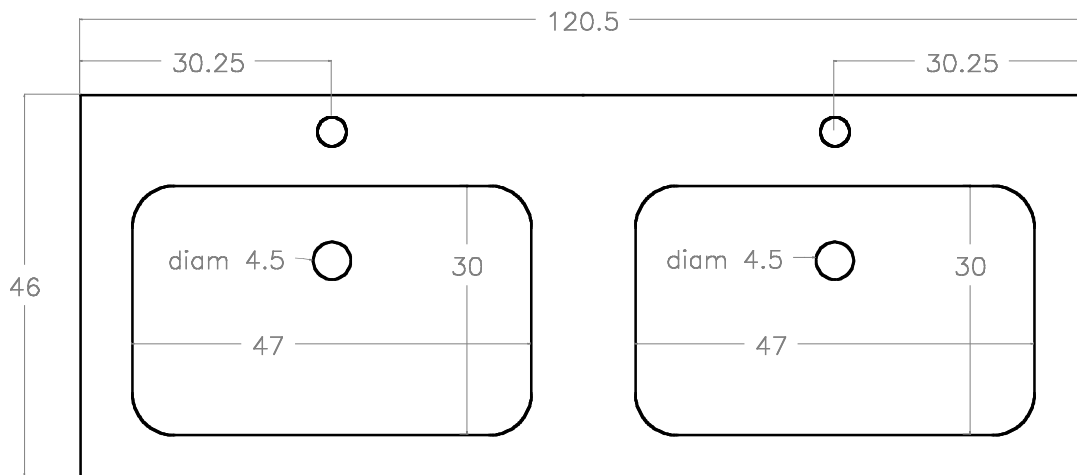

SQUARE 120,5x46 cm Doppia Vasca

Rif. 67948

Made in EU

Misure in CM