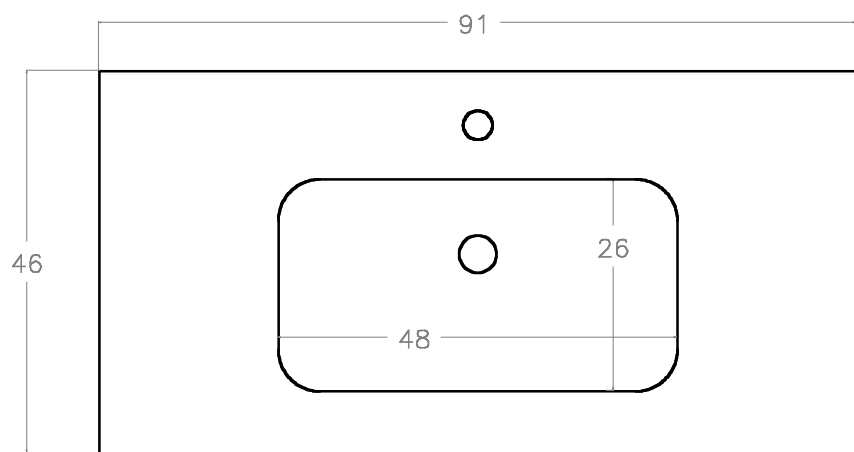

ECOLINE 91x46 cm

Rif. 67945

Made in EU

Misure in CM