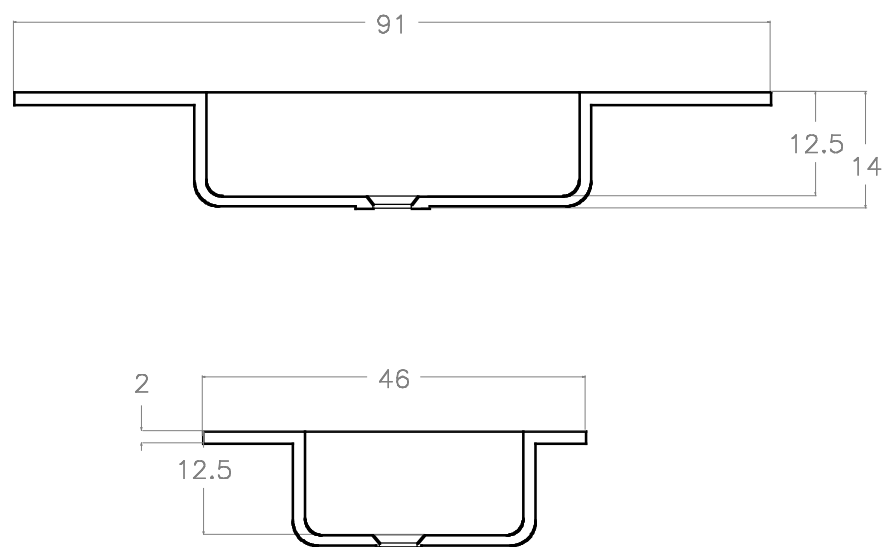

ECOLINE 91x46 cm

Rif. 67945

Made in EU

Misure in CM