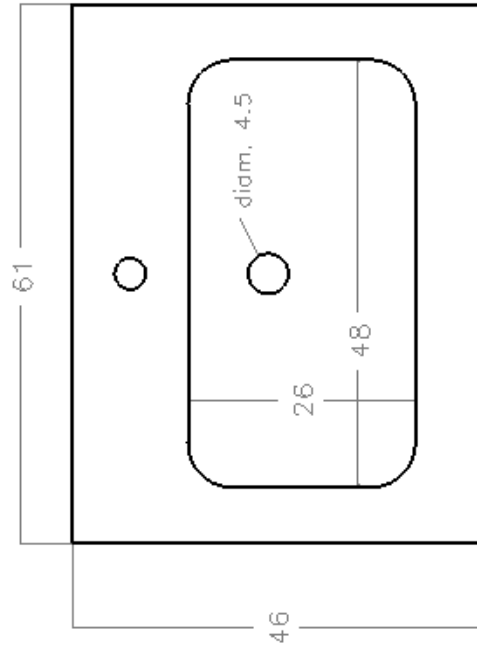

ECOLINE 61x46 cm

Rif. 67943

Made in EU

Misure in CM