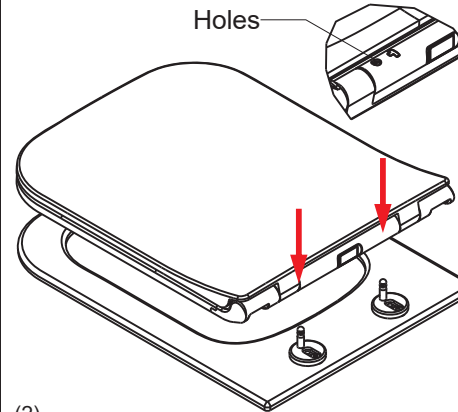

WIKI Slim Slow-close Seat cover

IPERCERAMICA
wellness

Content:
seat and cover,
Hinge pack fixings

(1) Insert the hinge into the toilet, tighten the screws of the hinges, but do not fully tighten.

(2) Keeping seat and cover in the icon position, insert the holes of seat and cover into the hinge.

(3) Close seat and cover and adjust the position to best fit the toilet.

(4) The toilet cover is kept in a graphic orientation, and the button is pressed, and the toilet cover is pulled out from the hinge base.