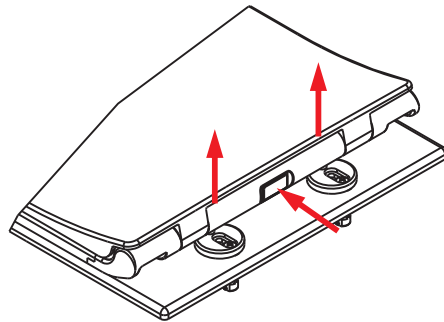

WIKI Slim Slow-close Seat cover

IPERCERAMICA
wellness

Content:
seat and cover,
Hinge pack fixings

(1) Insert the hinge into the toilet, tighten the screws of the hinges, but do not fully tighten.

(2) Keeping seat and cover in the icon position, insert the holes of seat and cover into the hinge.

(3) Close seat and cover and adjust the position to best fit the toilet.

(4) The toilet cover is kept in a graphic orientation, and the button is pressed, and the toilet cover is pulled out from the hinge base.