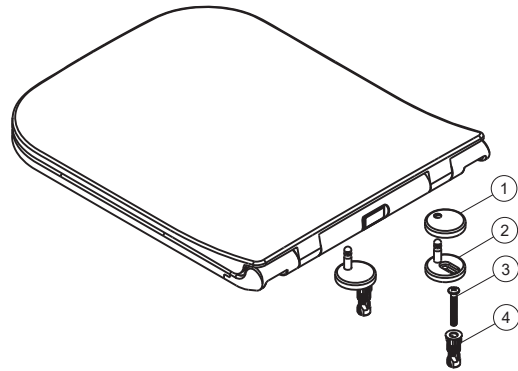

WIKI Slim Slow-close Seat cover

IPERCERAMICA
wellness

Content:
seat and cover,
Hinge pack fixings

(1) Insert the hinge into the toilet, tighten the screws of the hinges, but do not fully tighten.

(2) Keeping seat and cover in the icon position, insert the holes of seat and cover into the hinge.