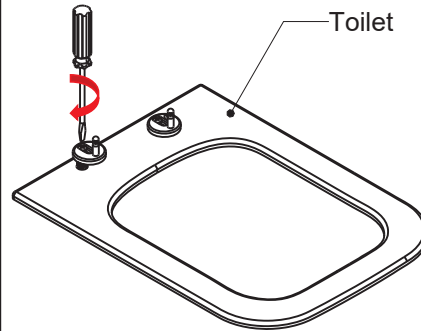

Prodotto importato da BayKer Italia S.p.A Via Pedemontana 13, 41042 Fiorano Modenese (MO) Italia
Made in P.R.C

INSTALLATION INSTRUCTIONS

BEFORE YOU BEGIN

To insure that your installation proceeds smoothly, please read these instructions carefully before you begin. Carefully unpack these and examine all of the items you have selected.

WIKI Slim Slow-close Seat cover

IPERCERAMICA
wellness

Content:
seat and cover,
Hinge pack fixings

(1) Insert the hinge into the toilet, tighten the screws of the hinges, but do not fully tighten.

(2) Keeping seat and cover in the icon position, insert the holes of seat and cover into the hinge.