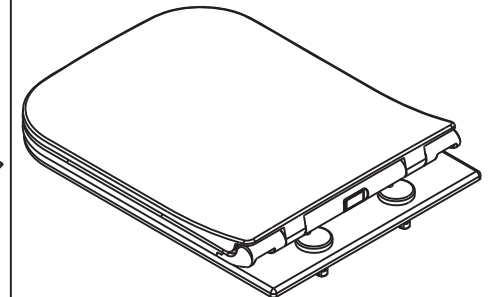

(7) Keeping seat and cover in the icon position, insert the holes of seat and cover into the hinge.

**Important: Do not over tighten the nuts as this could crack the toilet bowl.