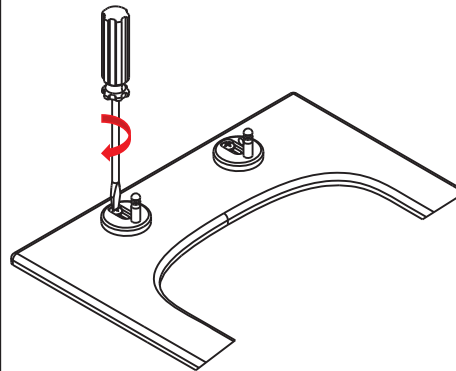

WIKI Slim Slow-close Seat cover

IPERCERAMICA
wellness

Content:
seat and cover,
Hinge pack fixings

(1) Insert the hinge into the toilet, tighten the screws of the hinges, but do not fully tighten.

(2) Keeping seat and cover in the icon position, insert the holes of seat and cover into the hinge.

(3) Close seat and cover and adjust the position to best fit the toilet.

(4) The toilet cover is kept in a graphic orientation, and the button is pressed, and the toilet cover is pulled out from the hinge base.