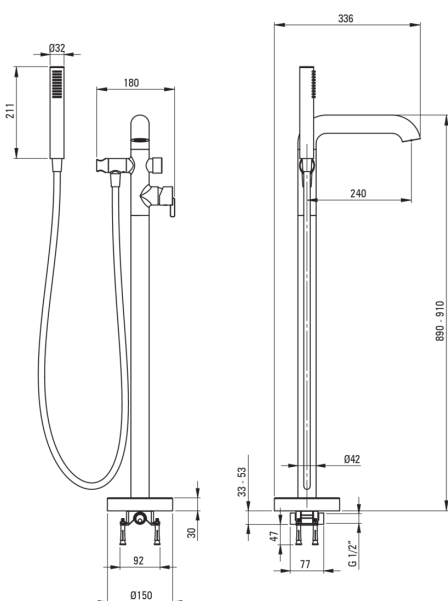

## Bath mixer, freestanding

Product code: **75984**

EAN: 5907650827757

Color: brushed gold

Warranty [years]: 7

### Mixer

Finish	steel
Mixer type	single-handle, mixer
Installation method	floor
Acoustic group [db]	II (20 < x ≤ 30)
Check valves	Yes

### Mixer cartridge

Ceramic cartridge size	35 mm
------------------------	-------

### Spouts

Mixer spout range [mm]	240
Material	brass