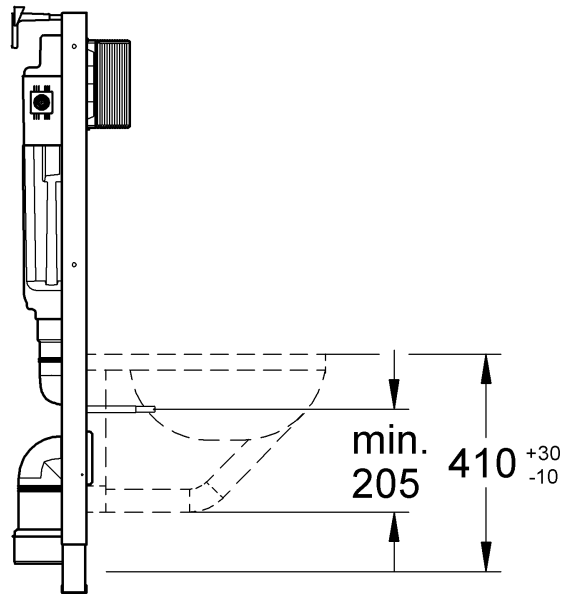

99.786.031/ÄM 222248/11.11

GROHE

 ENJOY WATER®

6 + 2 = 8x

i

1a

1b

2