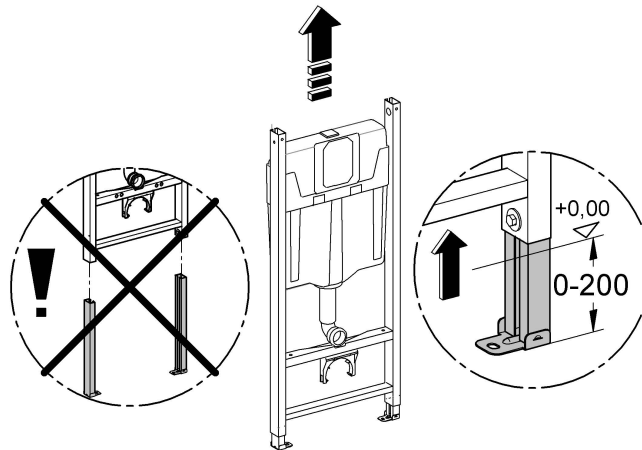

99.786.031/ÄM 222248/11.11

GROHE

 ENJOY WATER®

6 + 2 = 8x

i

1a

1b

2