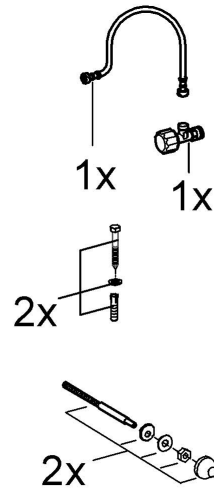

99.786.031/ÄM 222248/11.11

GROHE

 ENJOY WATER®

6 + 2 = 8x

i

1a

1b

2