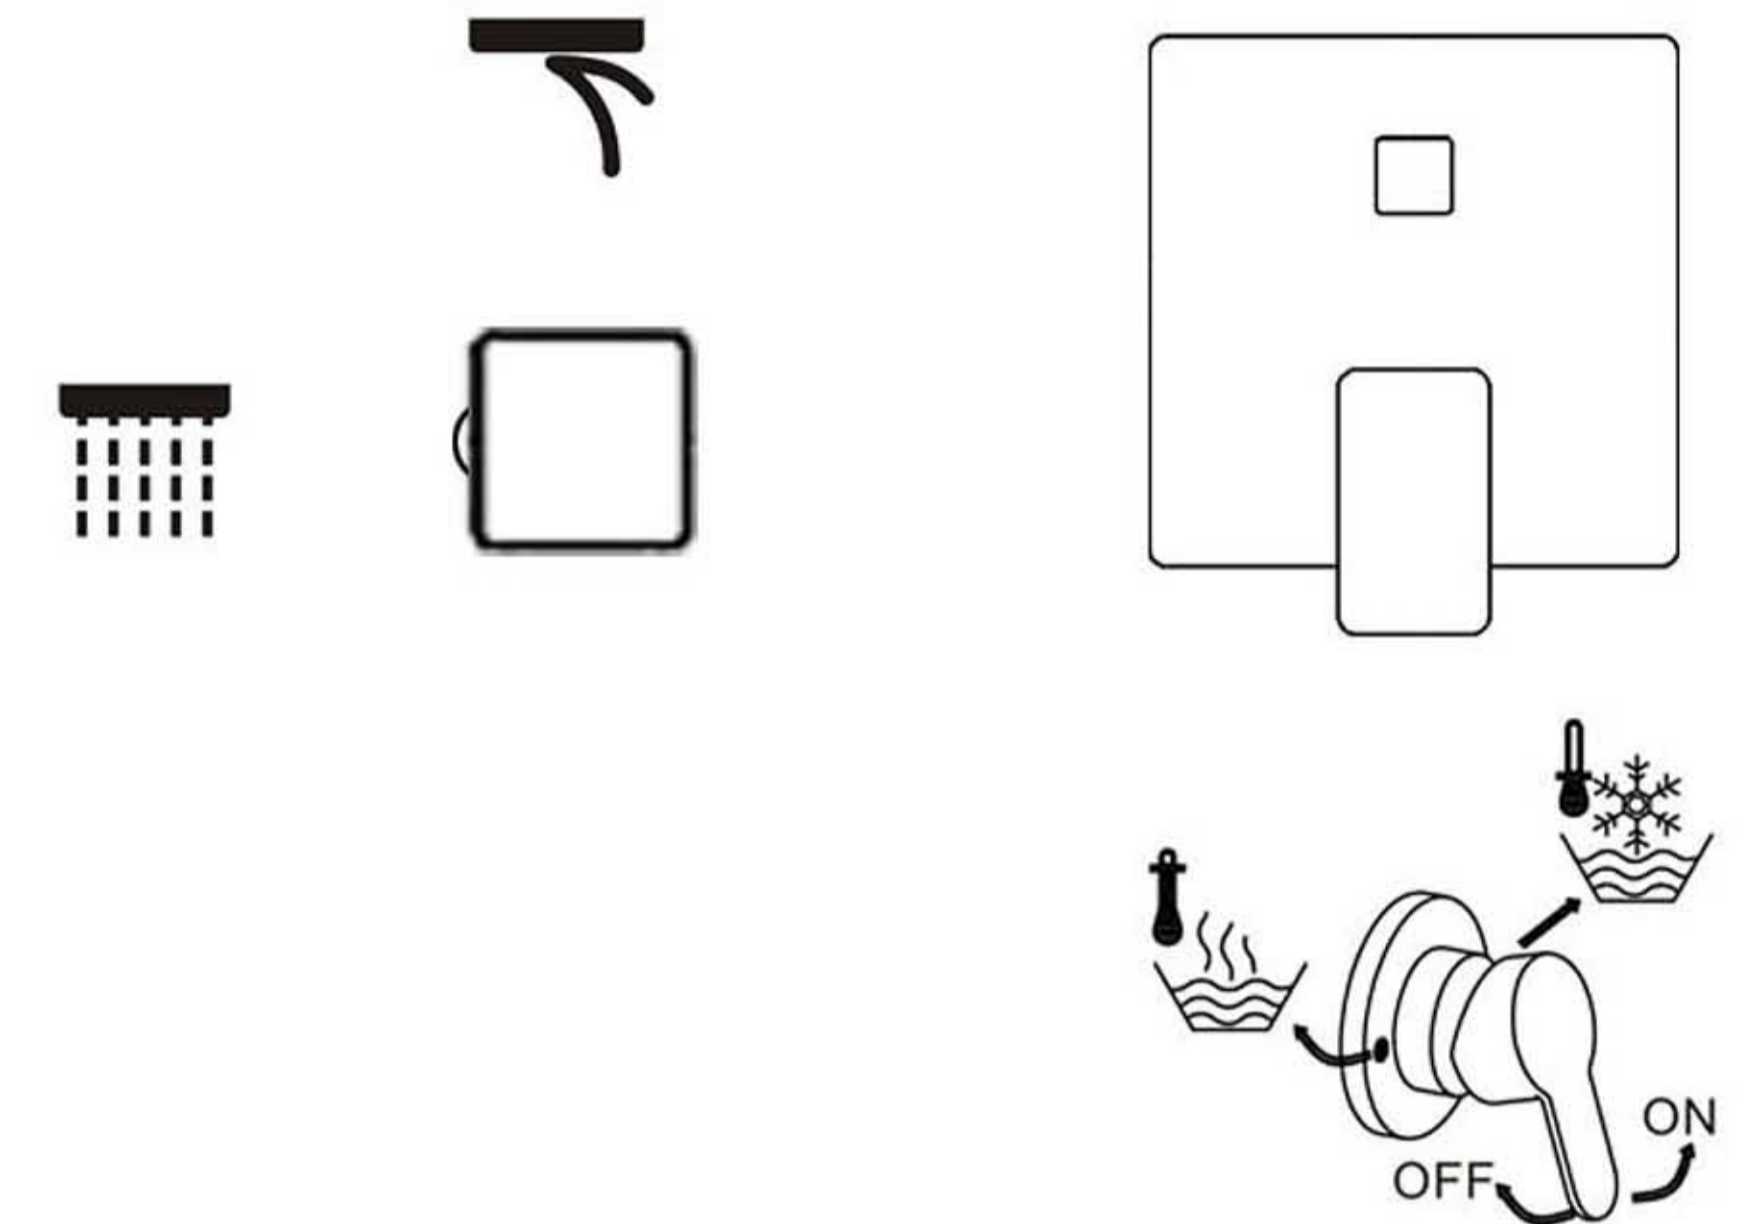

### Technical Information

Recommended pressure: 3-5KG/CM2  
 Minimum pressure: 1kgf/cm2=0.97 atmospheres=0.981 bar  
 Maximum pressure: 6kgf/cm2=5.81 atmospheres=5.886 bar  
 Water pressure at 2,94 Bar  
 1) waterfall function: 10.40 Liters per min;  
 2) spray function: 9.30 Liters per min.

Unit:cm

User Height	A	B
170	120	195
180	120	205
190	120	215

Spray

Waterfall

Minimum ceiling height mm. 2200