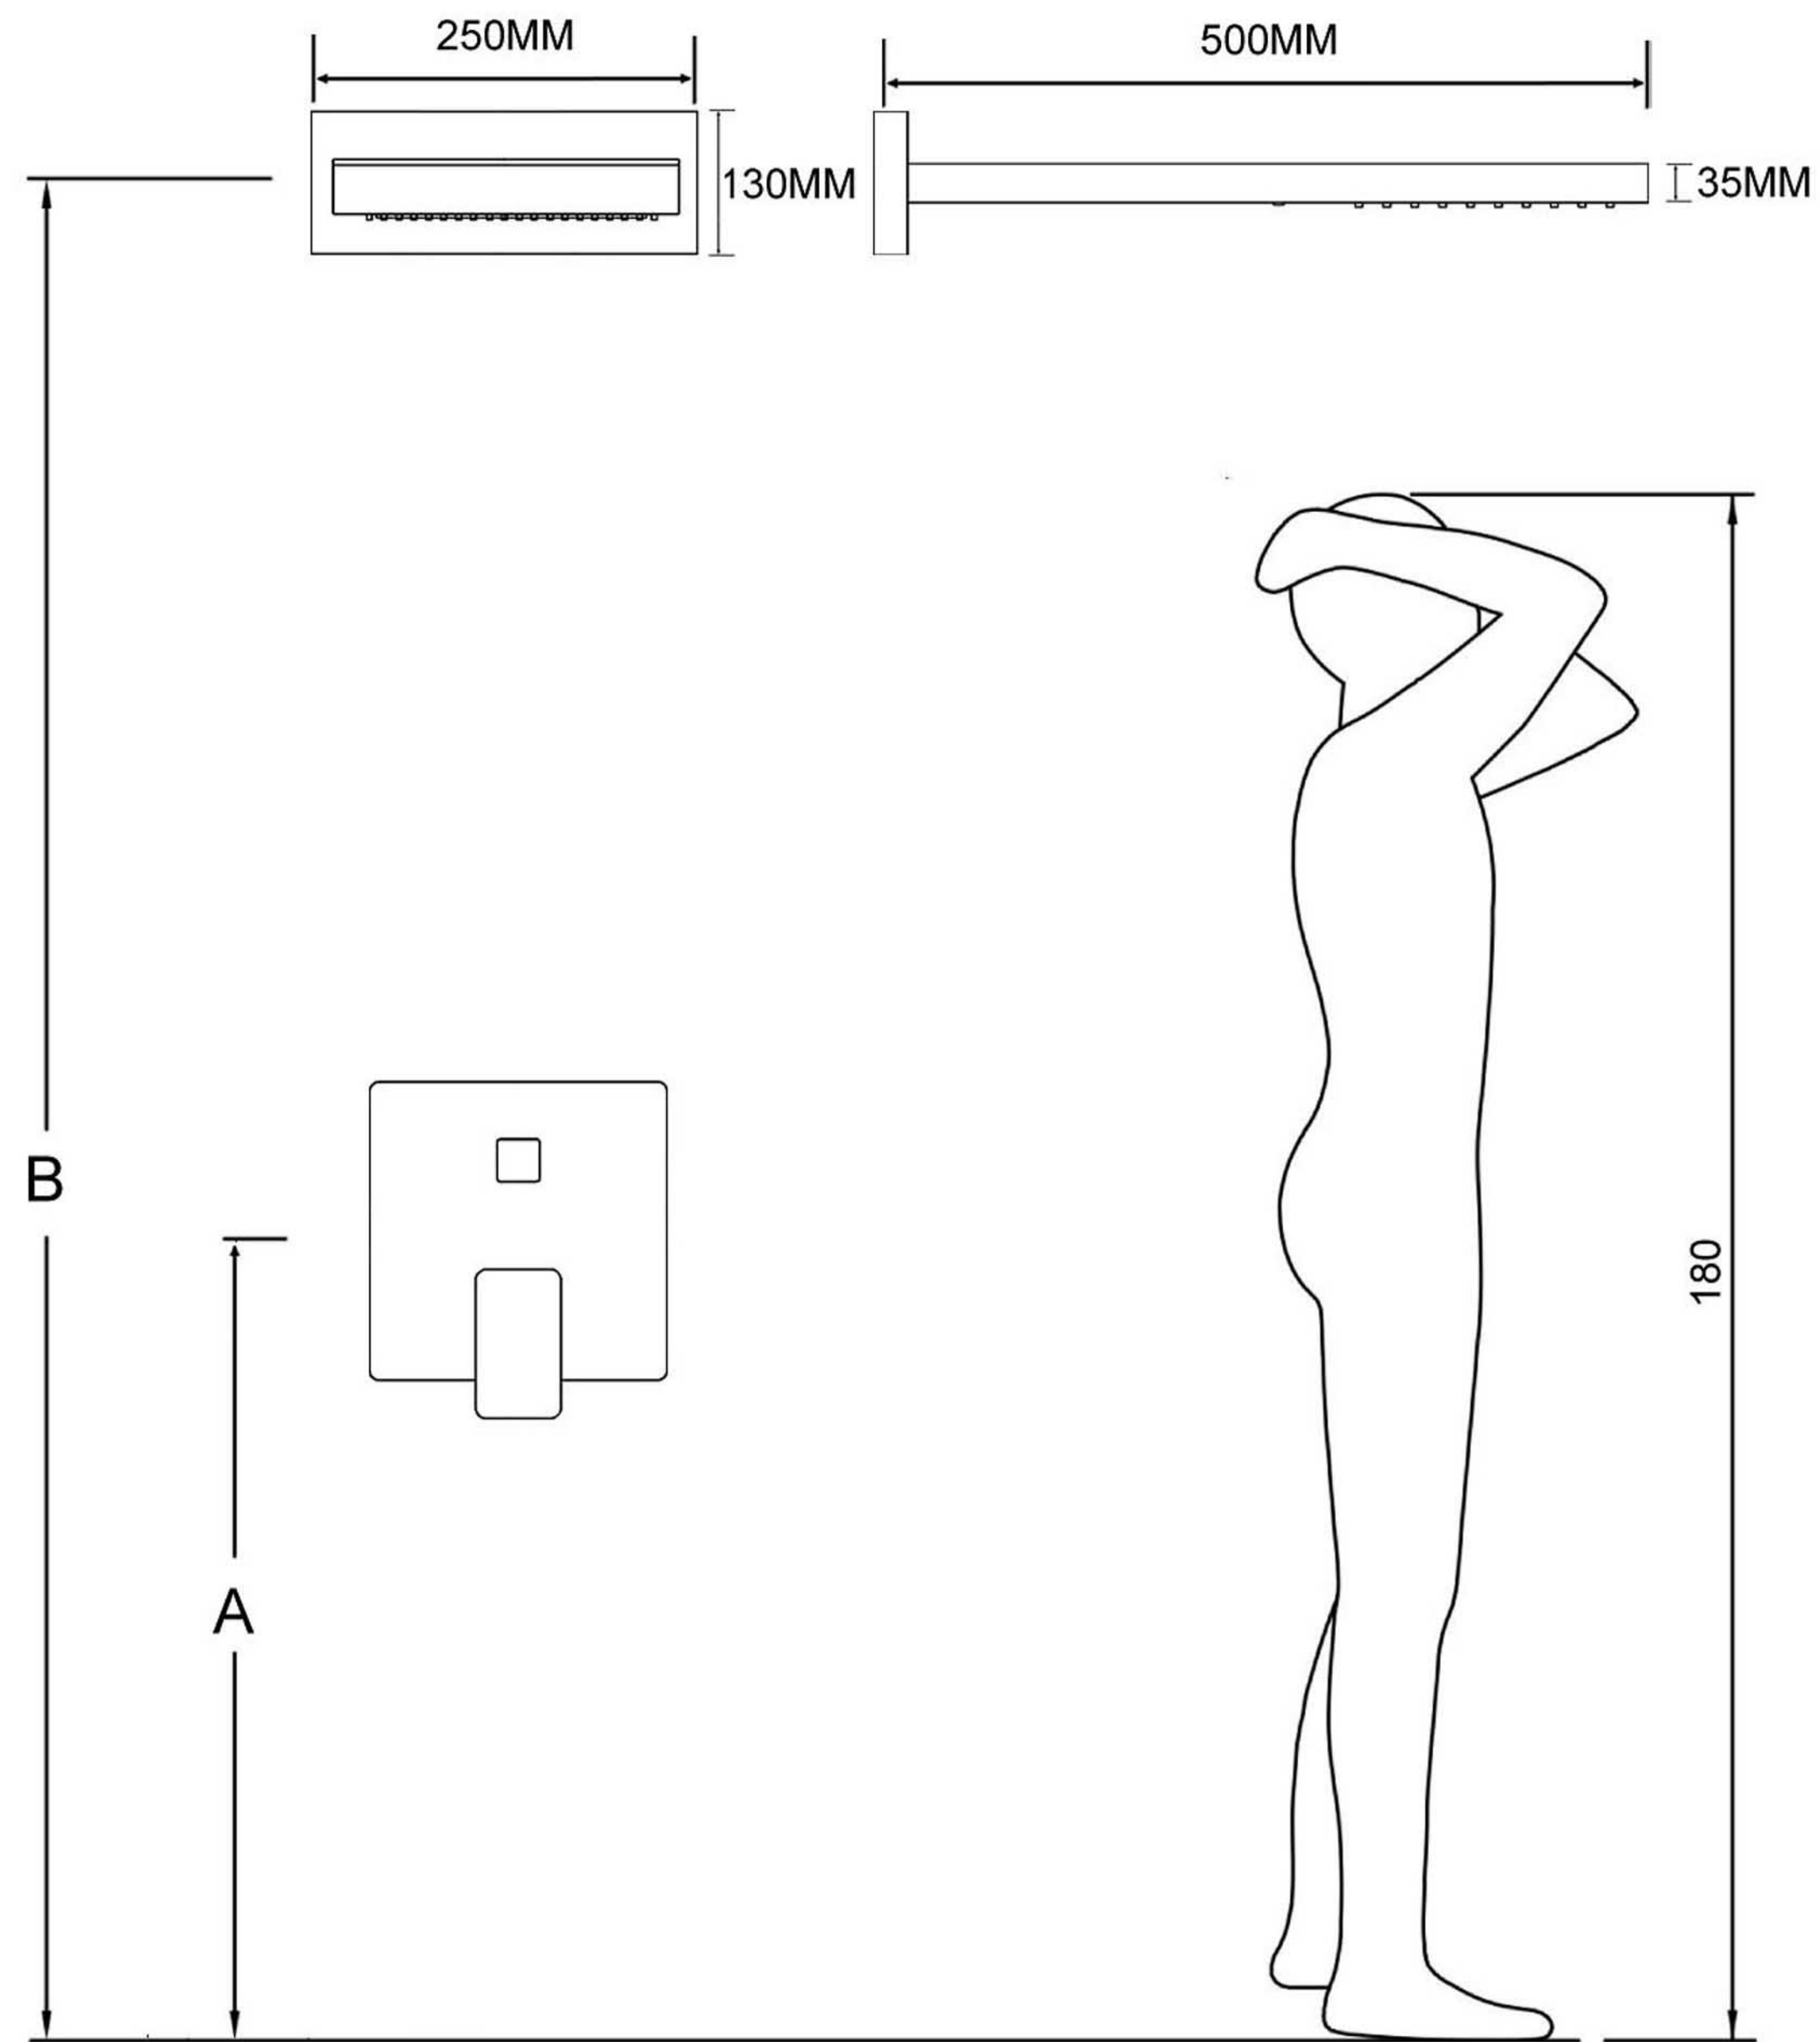

### Technical Information

Recommended pressure: 3-5KG/CM2  
 Minimum pressure: 1kgf/cm2=0.97 atmospheres=0.981 bar  
 Maximum pressure: 6kgf/cm2=5.81 atmospheres=5.886 bar  
 Water pressure at 2,94 Bar  
 1) waterfall function: 10.40 Liters per min;  
 2) spray function: 9.30 Liters per min.