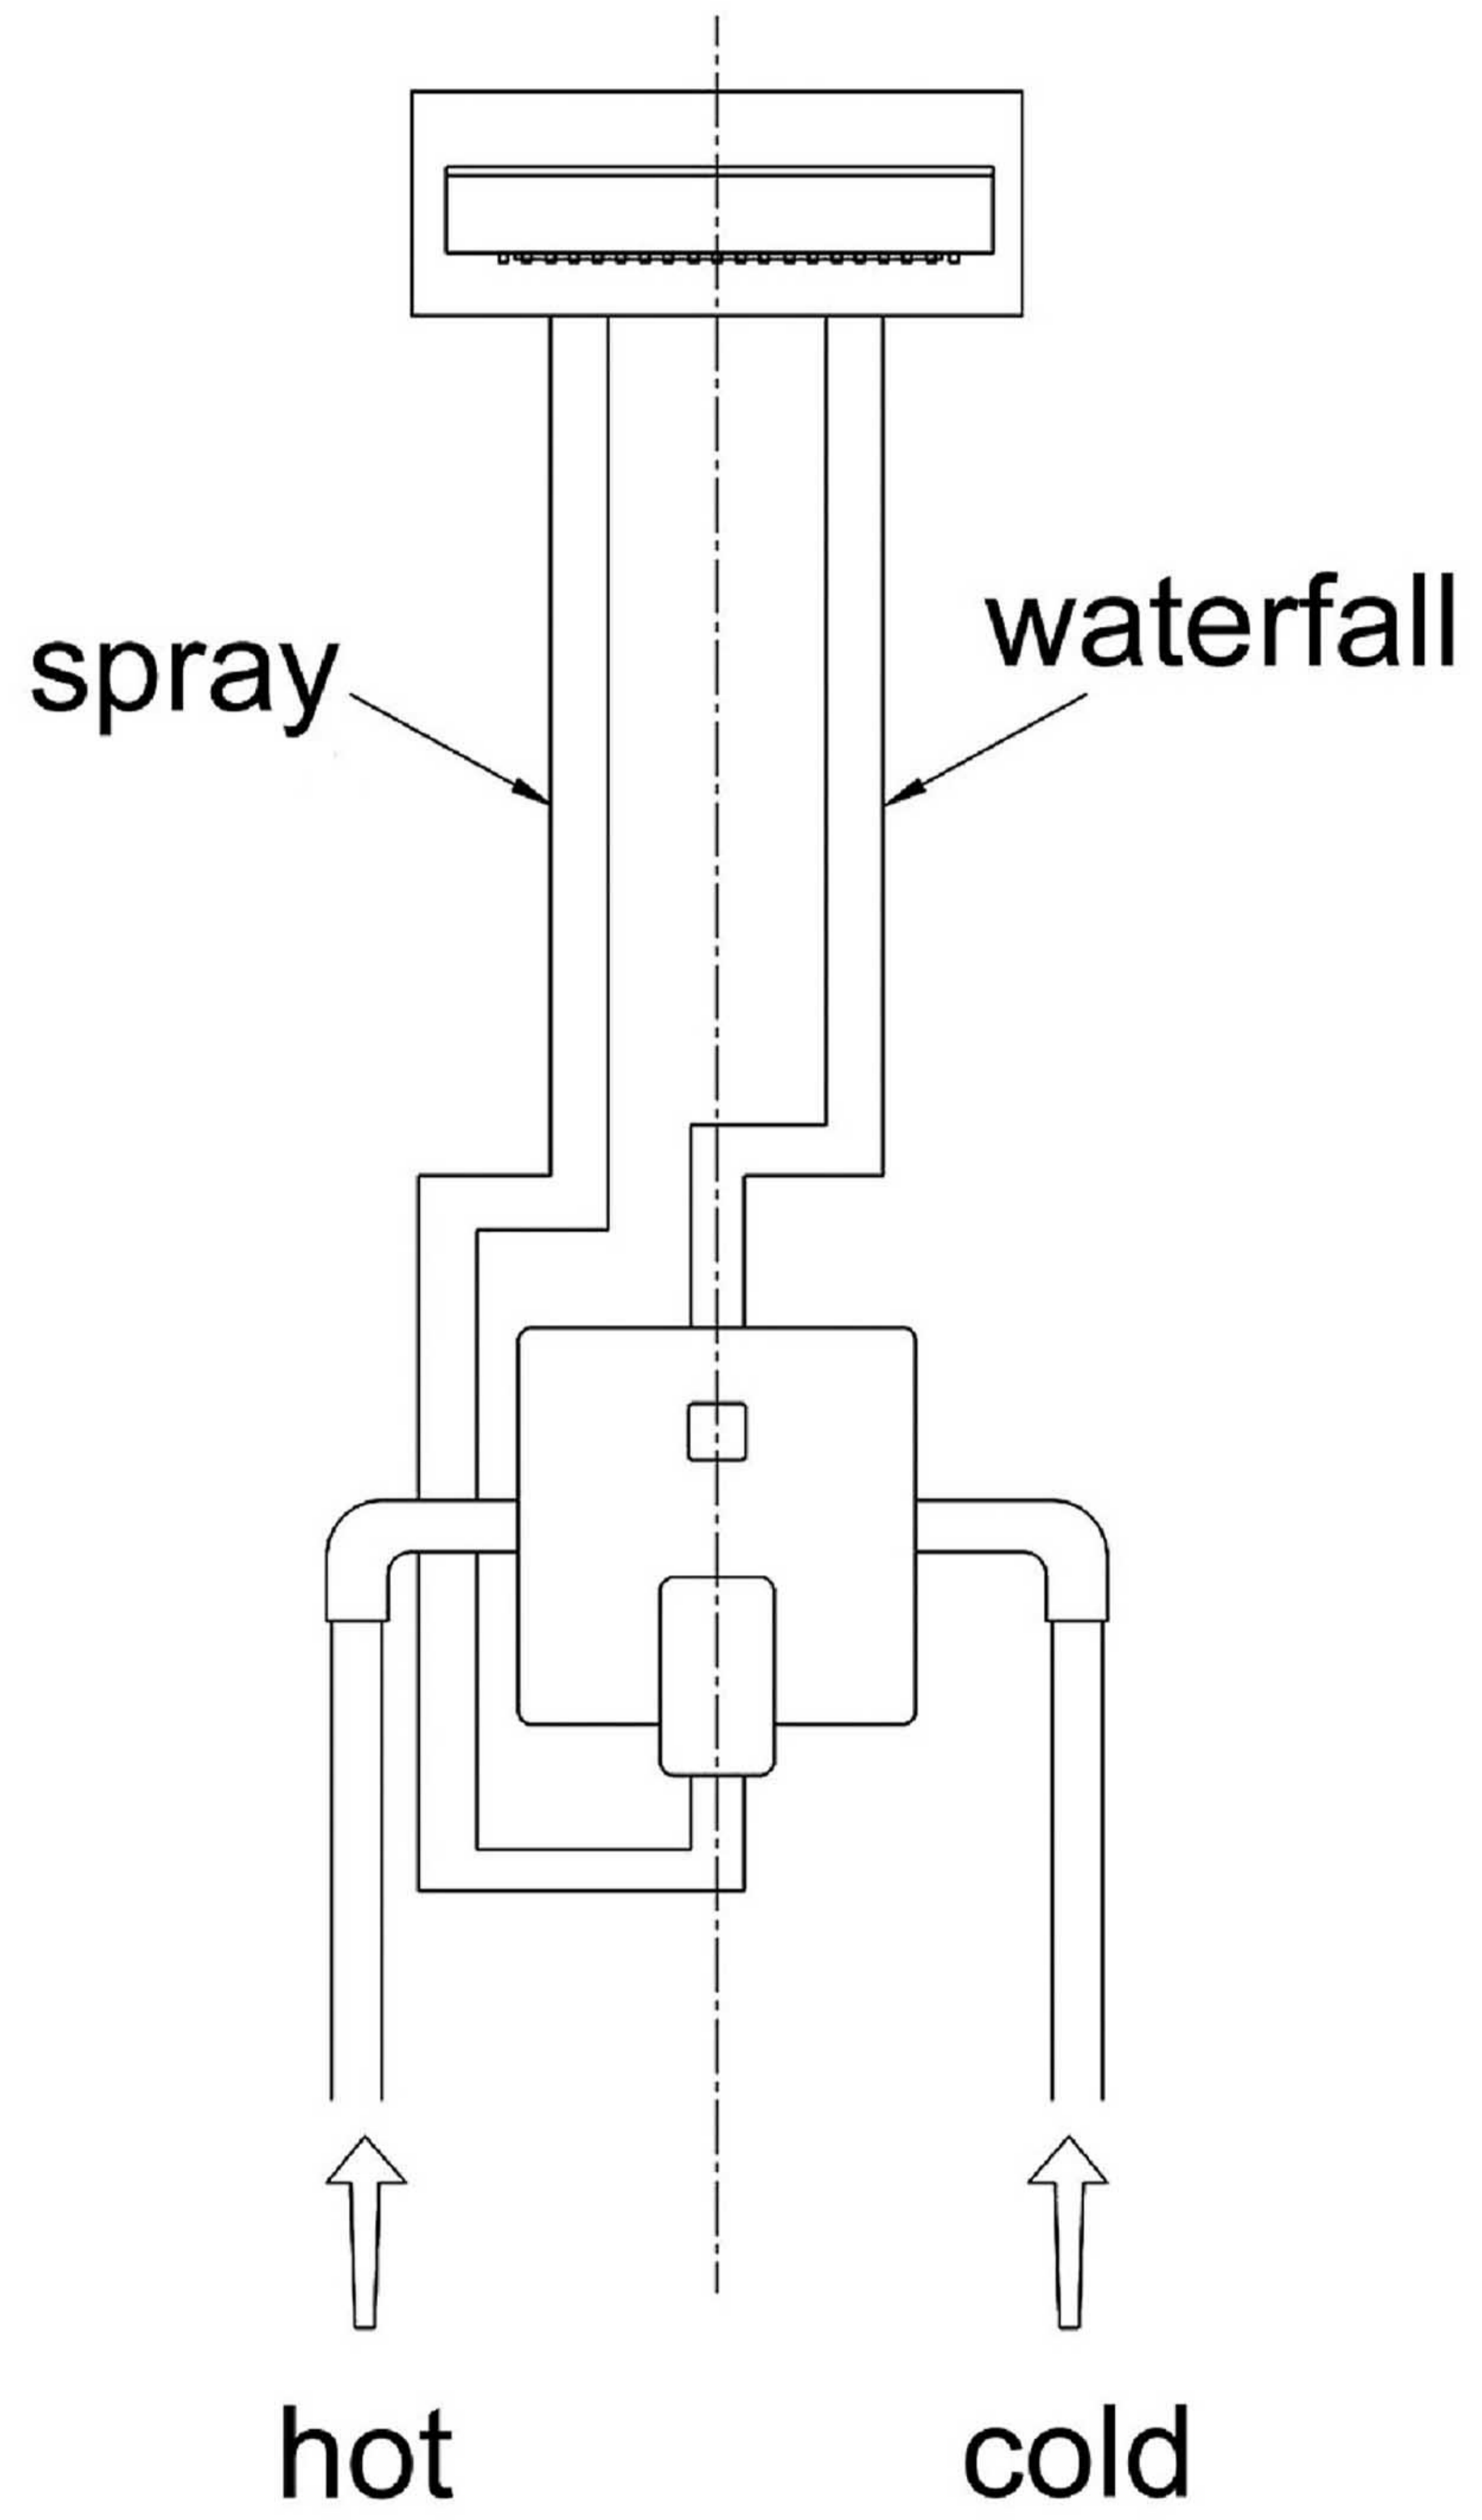

Unit:cm

User Height	A	B
170	120	195
180	120	205
190	120	215

Spray

Waterfall

Minimum ceiling height mm. 2200