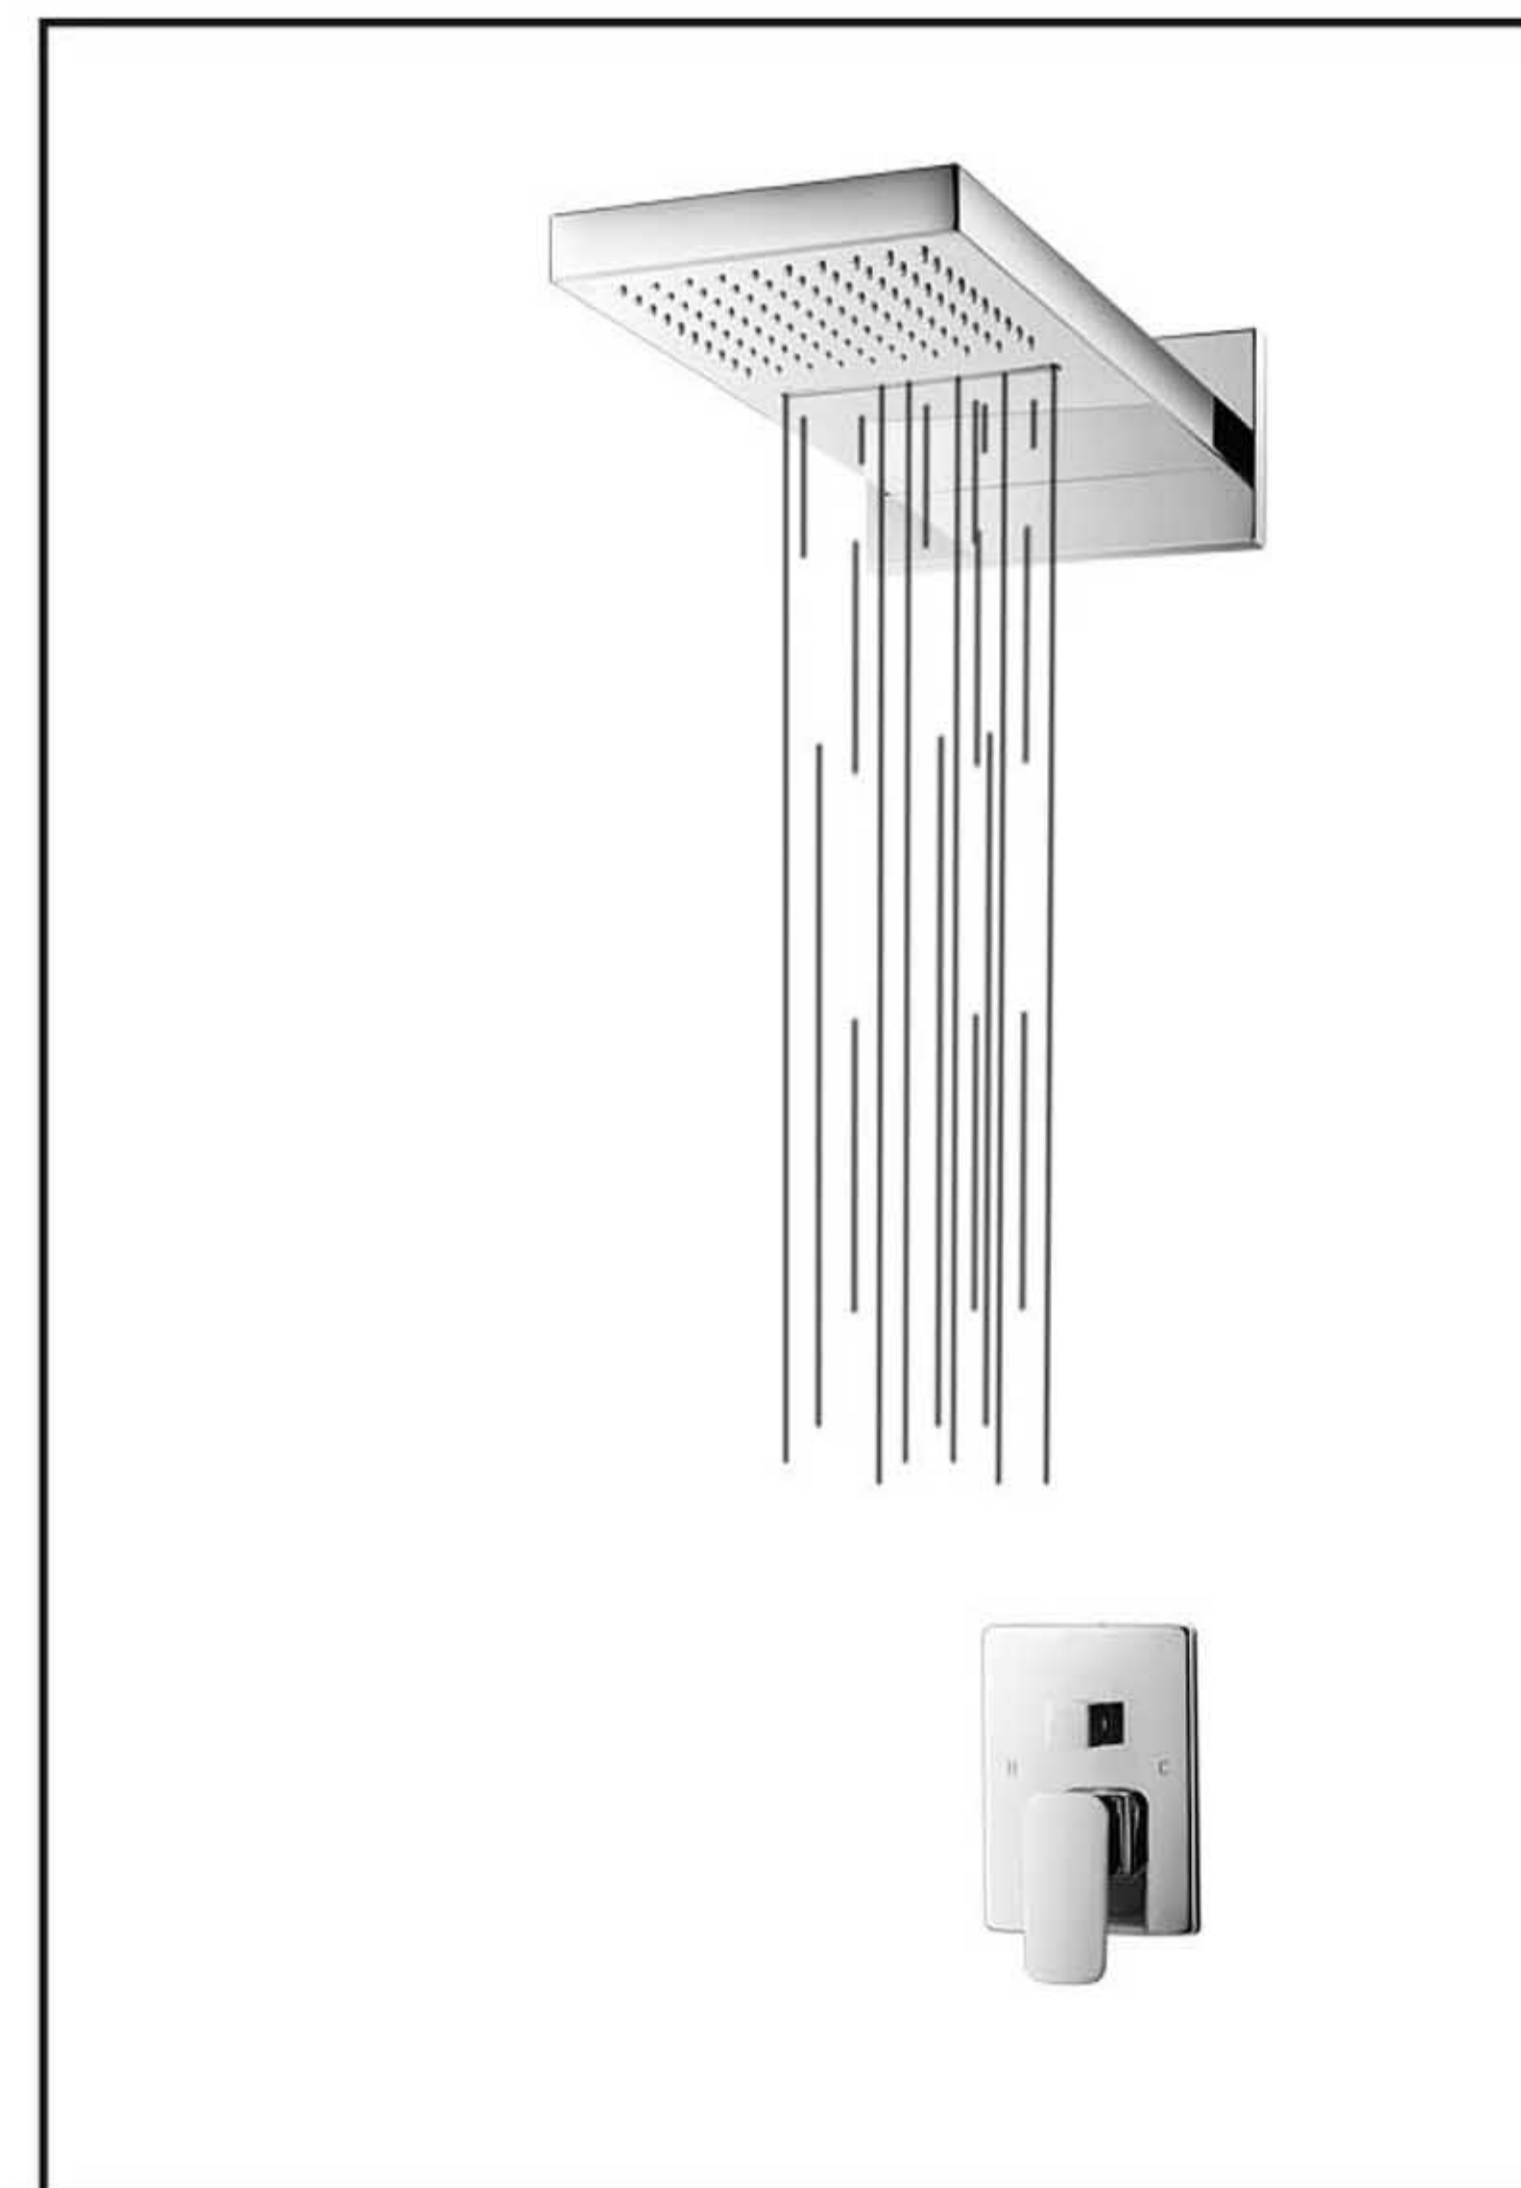

Technical Information

Recommended pressure: 3-5KG/CM2
Minimum pressure: 1kgf/cm2=0.97 atmospheres=0.981 bar
Maximum pressure: 6kgf/cm2=5.81 atmospheres=5.886 bar
Water pressure at 2,94 Bar
1) waterfall function: 10.40 Liters per min;
2) spray function: 9.30 Liters per min.

Unit:cm

User Height	A	B
170	120	195
180	120	205
190	120	215

Spray

Waterfall