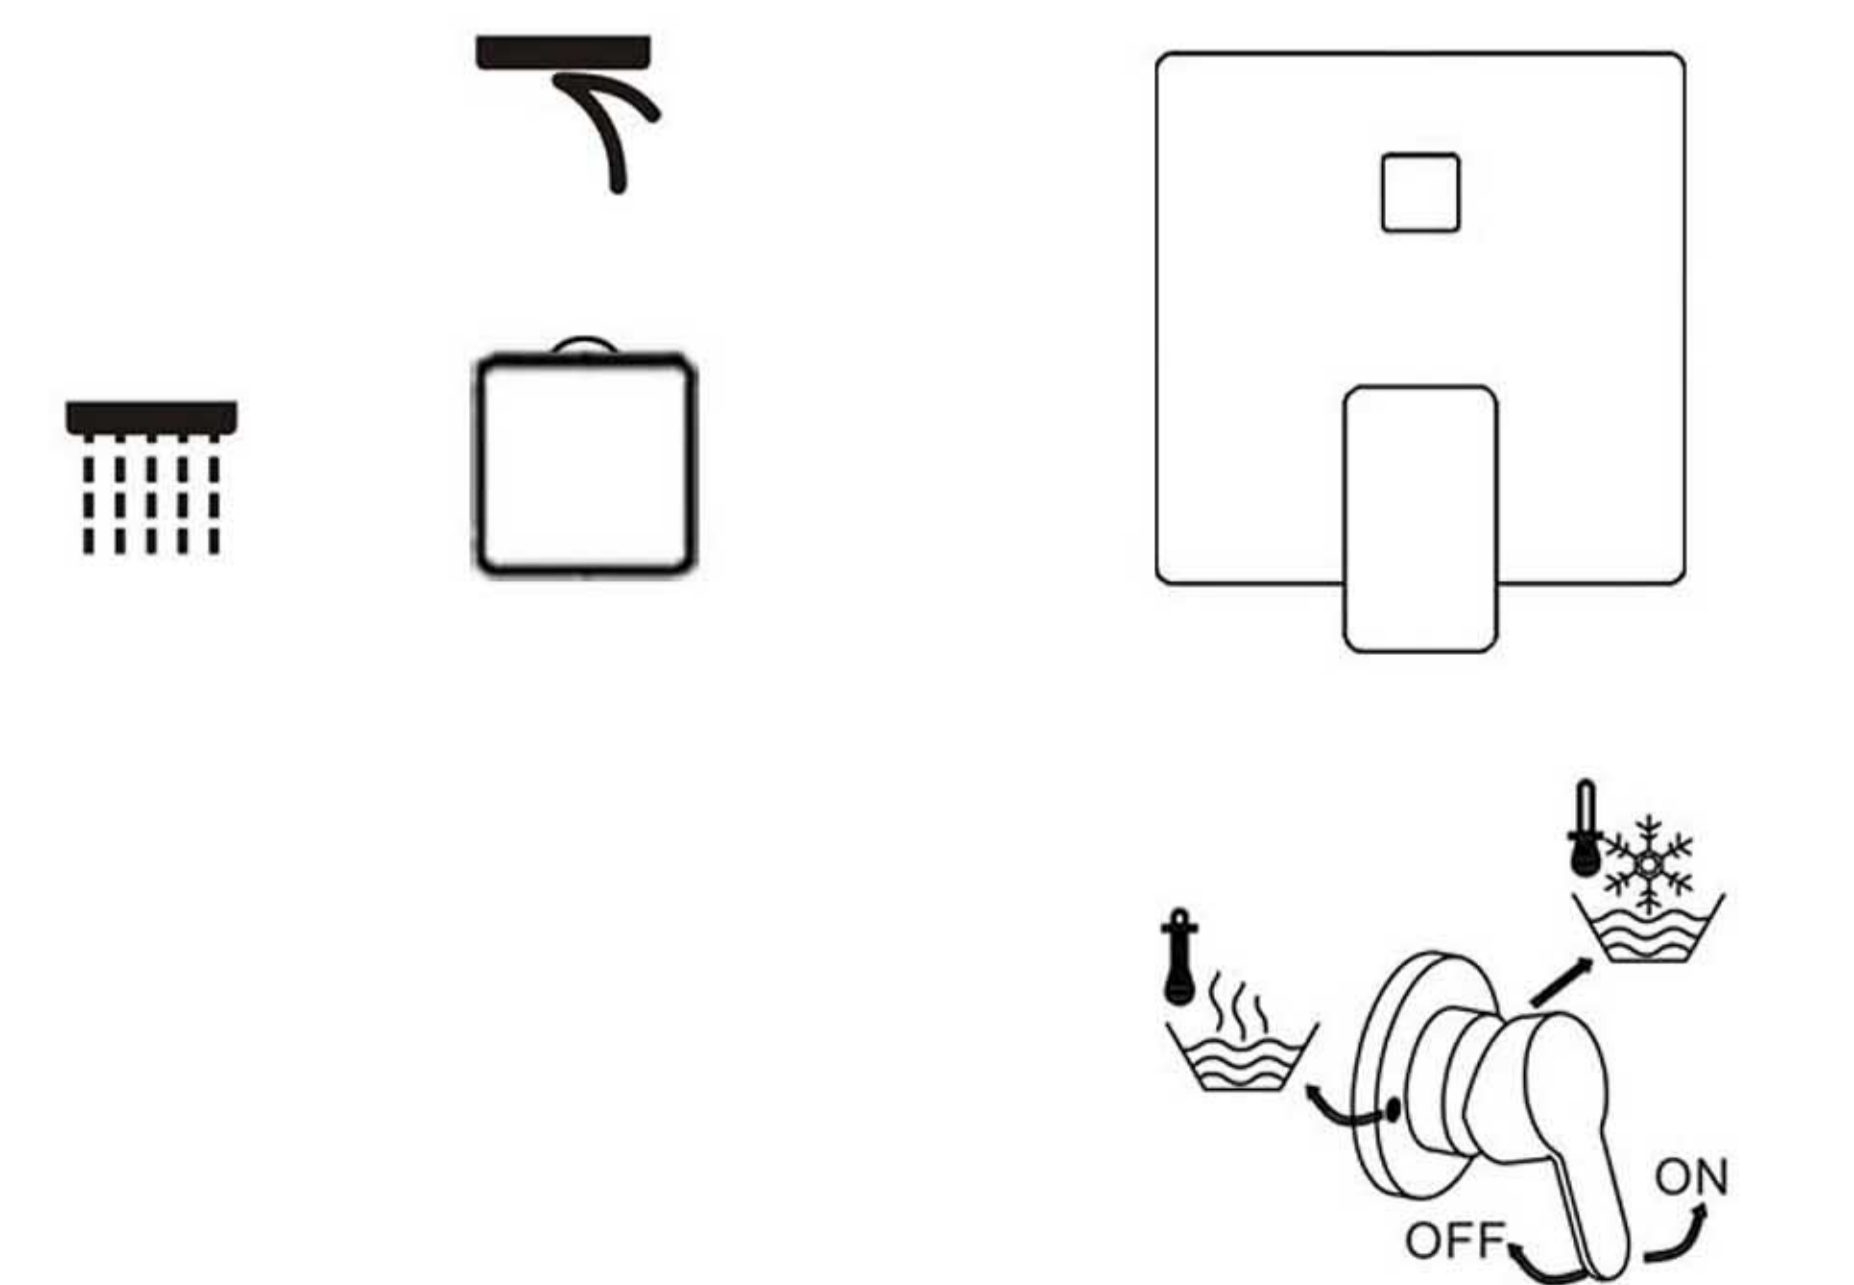

### Technical Information

Recommended pressure: 3-5KG/CM2  
 Minimum pressure: 1kgf/cm2=0.97 atmospheres=0.981 bar  
 Maximum pressure: 6kgf/cm2=5.81 atmospheres=5.886 bar  
 Water pressure at 2,94 Bar  
 1) waterfall function: 10.40 Liters per min;  
 2) spray function: 9.30 Liters per min.

Unit:cm

User Height	A	B
170	120	195
180	120	205
190	120	215

Spray

Waterfall

Minimum ceiling height mm. 2200