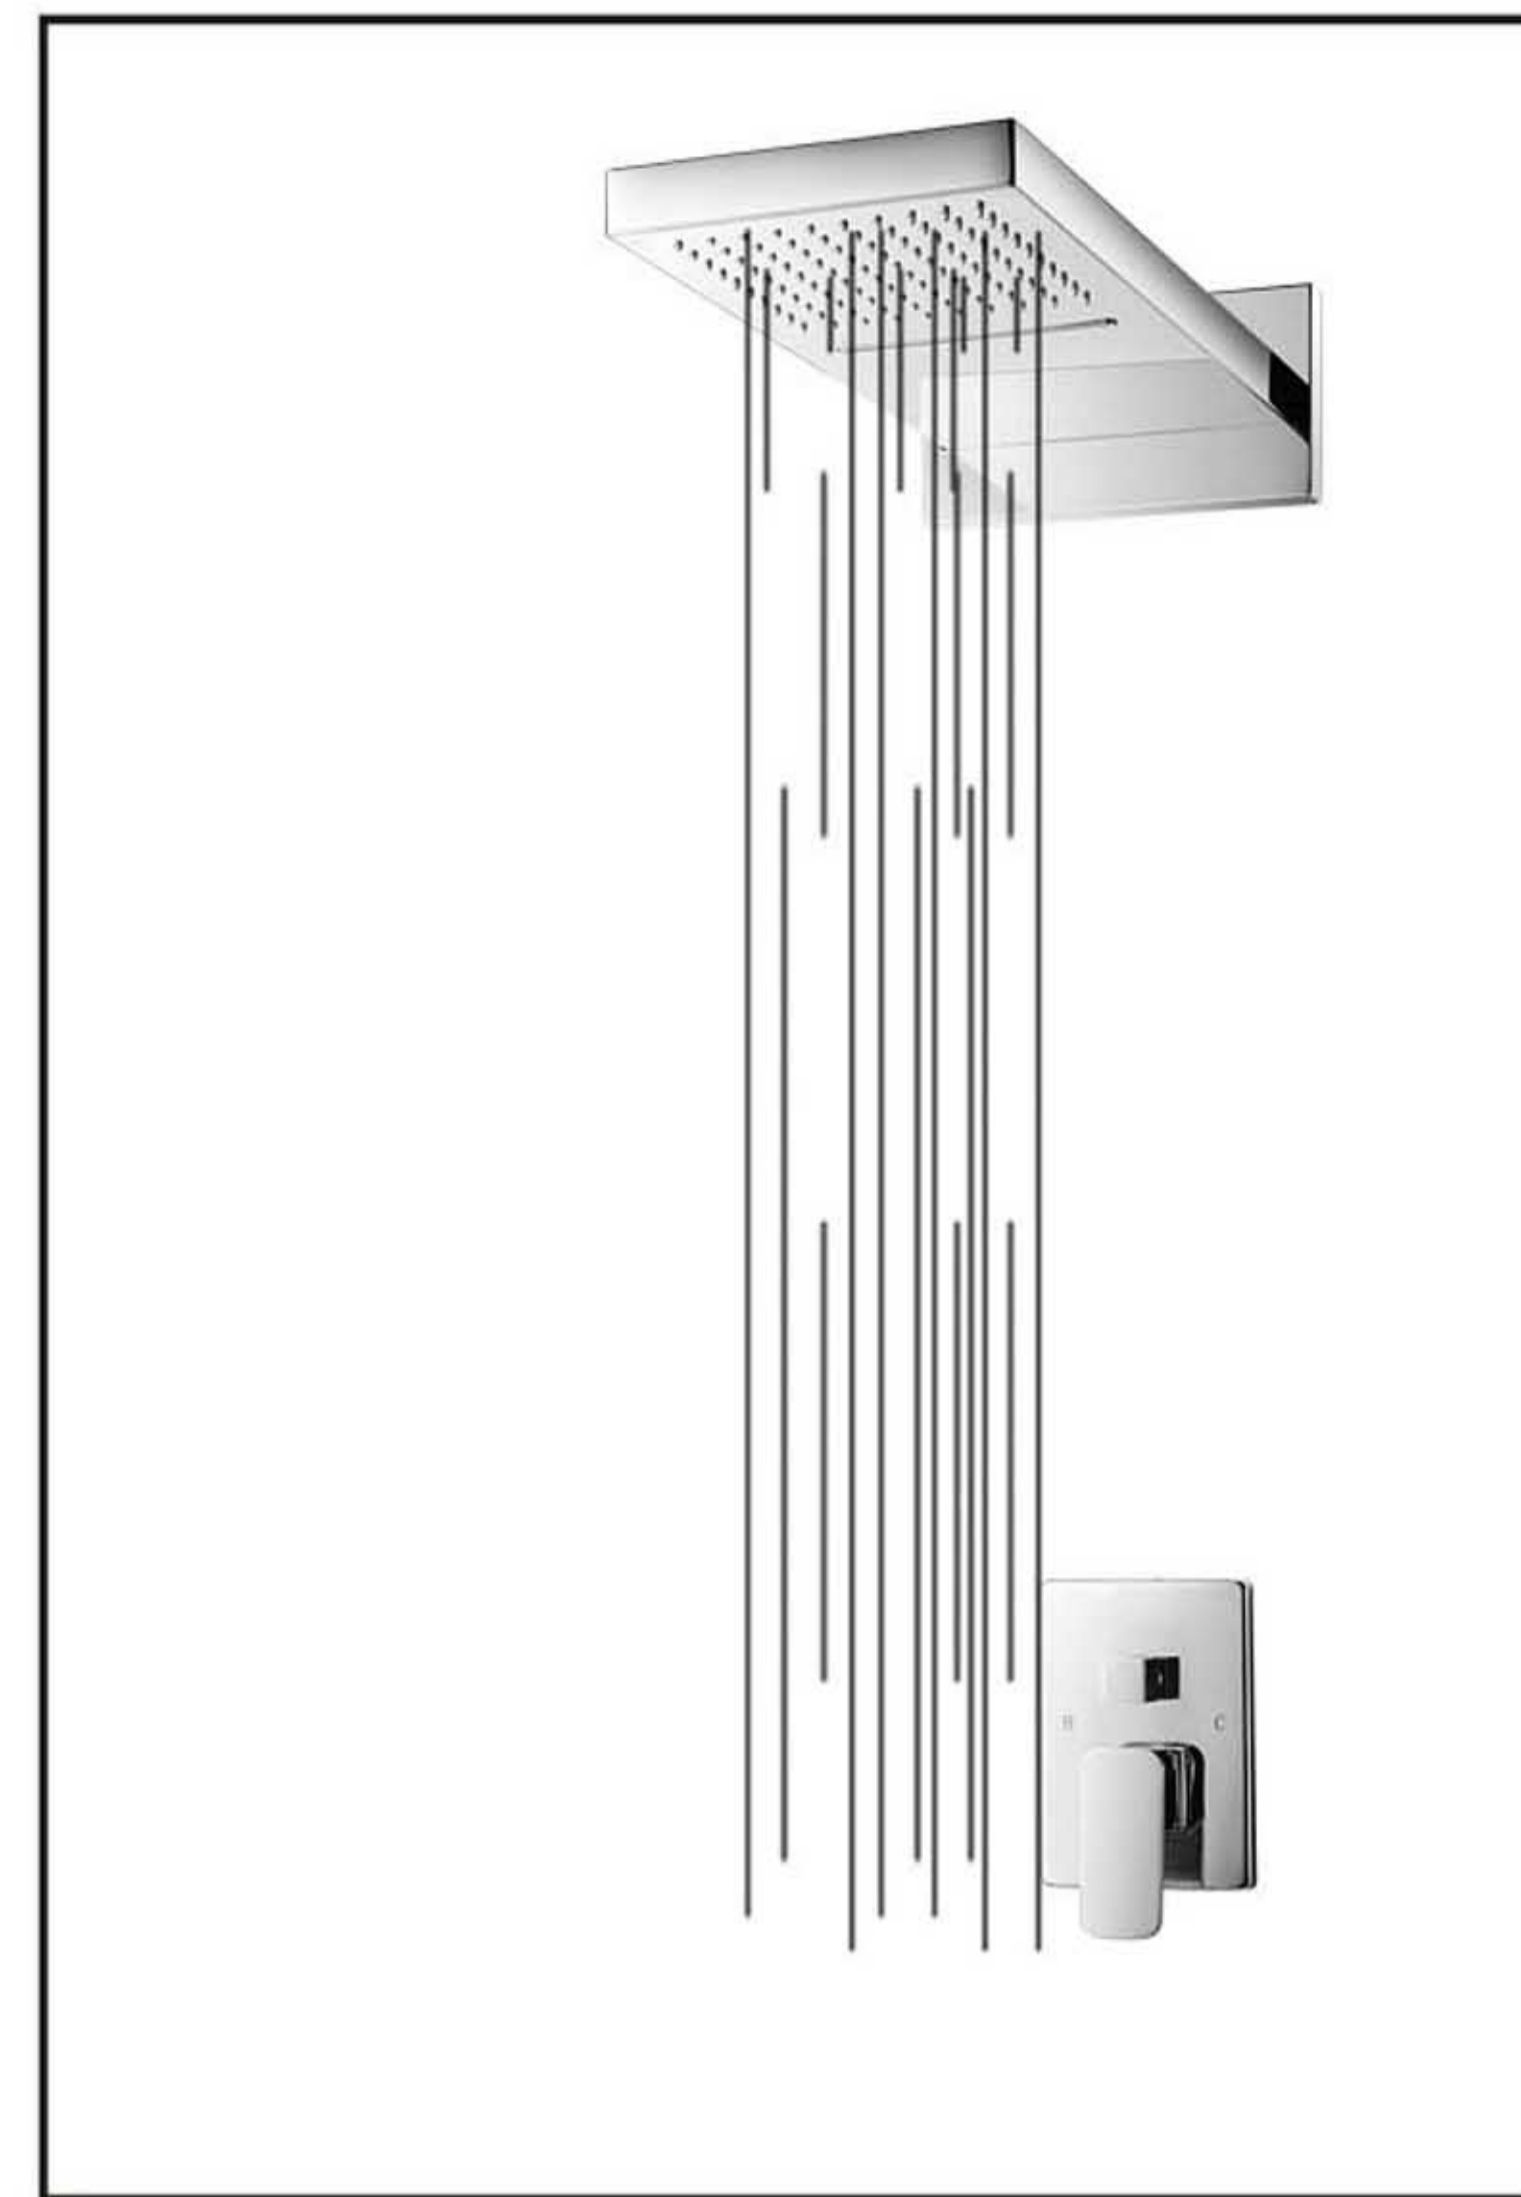

Technical Information

Recommended pressure: 3-5KG/CM2
Minimum pressure: 1kgf/cm2=0.97 atmospheres=0.981 bar
Maximum pressure: 6kgf/cm2=5.81 atmospheres=5.886 bar
Water pressure at 2,94 Bar
1) waterfall function: 10.40 Liters per min;
2) spray function: 9.30 Liters per min.

Unit:cm

User Height	A	B
170	120	195
180	120	205
190	120	215

Spray

Waterfall